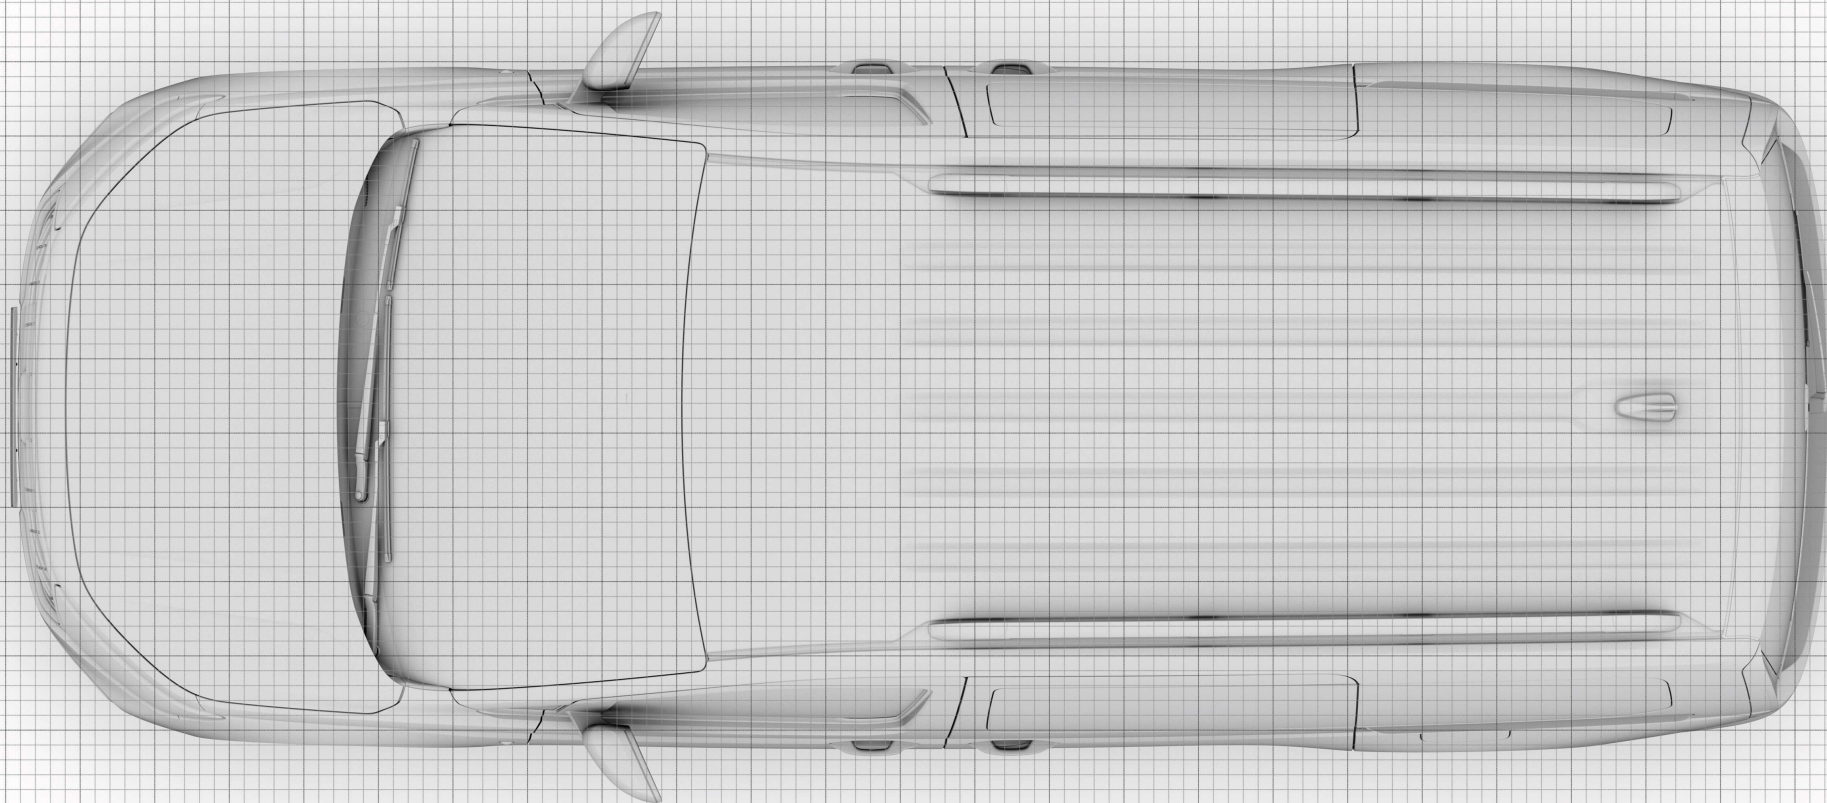

Tourneo Connect Titanium long wheel base (LWB) left hand side profile

 =200mm

Tourneo Connect Titanium long wheel base (LWB) right hand side profile

 =200mm

Tourneo Connect Titanium long wheel base (LWB) Front profile

 =200mm

Tourneo Connect Titanium long wheel base (LWB) Rear profile

 =200mm

Tourneo Connect Titanium long wheel base (LWB) Overhead profile

 =200mm