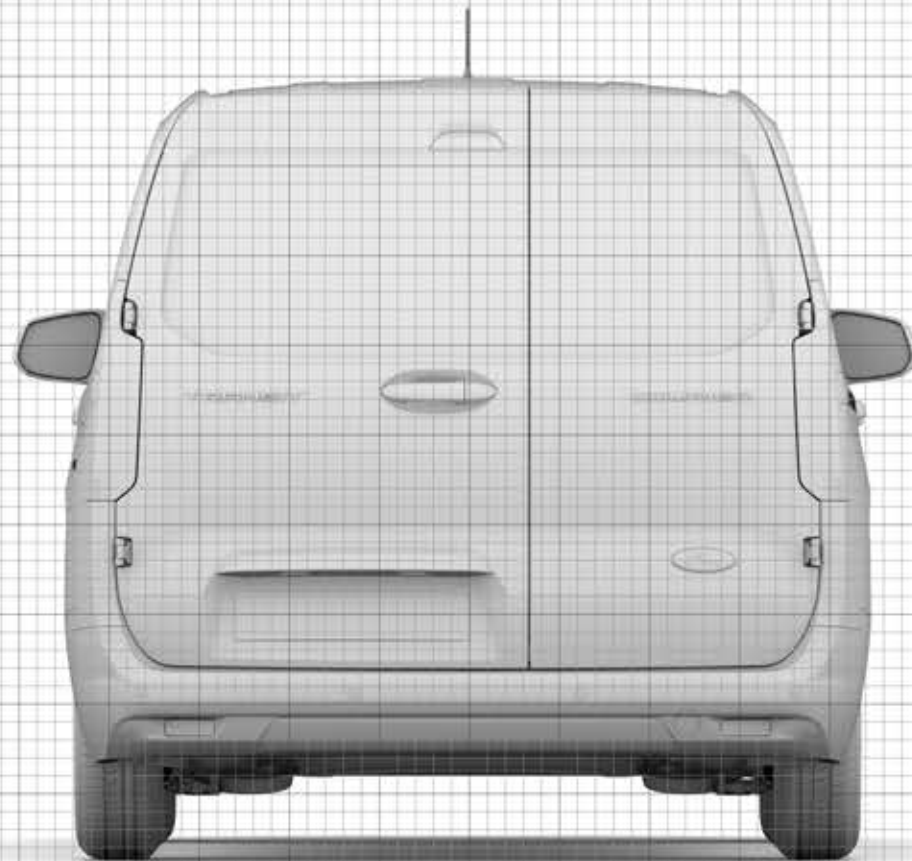

V769 Transit Courier - LHD Left Facing Side Profile with Sliding Door

 =200mm

V769 Transit Courier - LHD Front Profile

 =200mm

V769 Transit Courier - LHD Left Facing Side Profile

 =200mm

V769 Transit Courier - LHD Right Facing Side Profile with Sliding Door

 = 200mm

V769 Transit Courier - LHD Right Facing Side Profile

 =200mm

V769 Transit Courier - LHD Rear Profile

=200mm

V769 Transit Courier - LHD Overhead Profile

 = 200mm