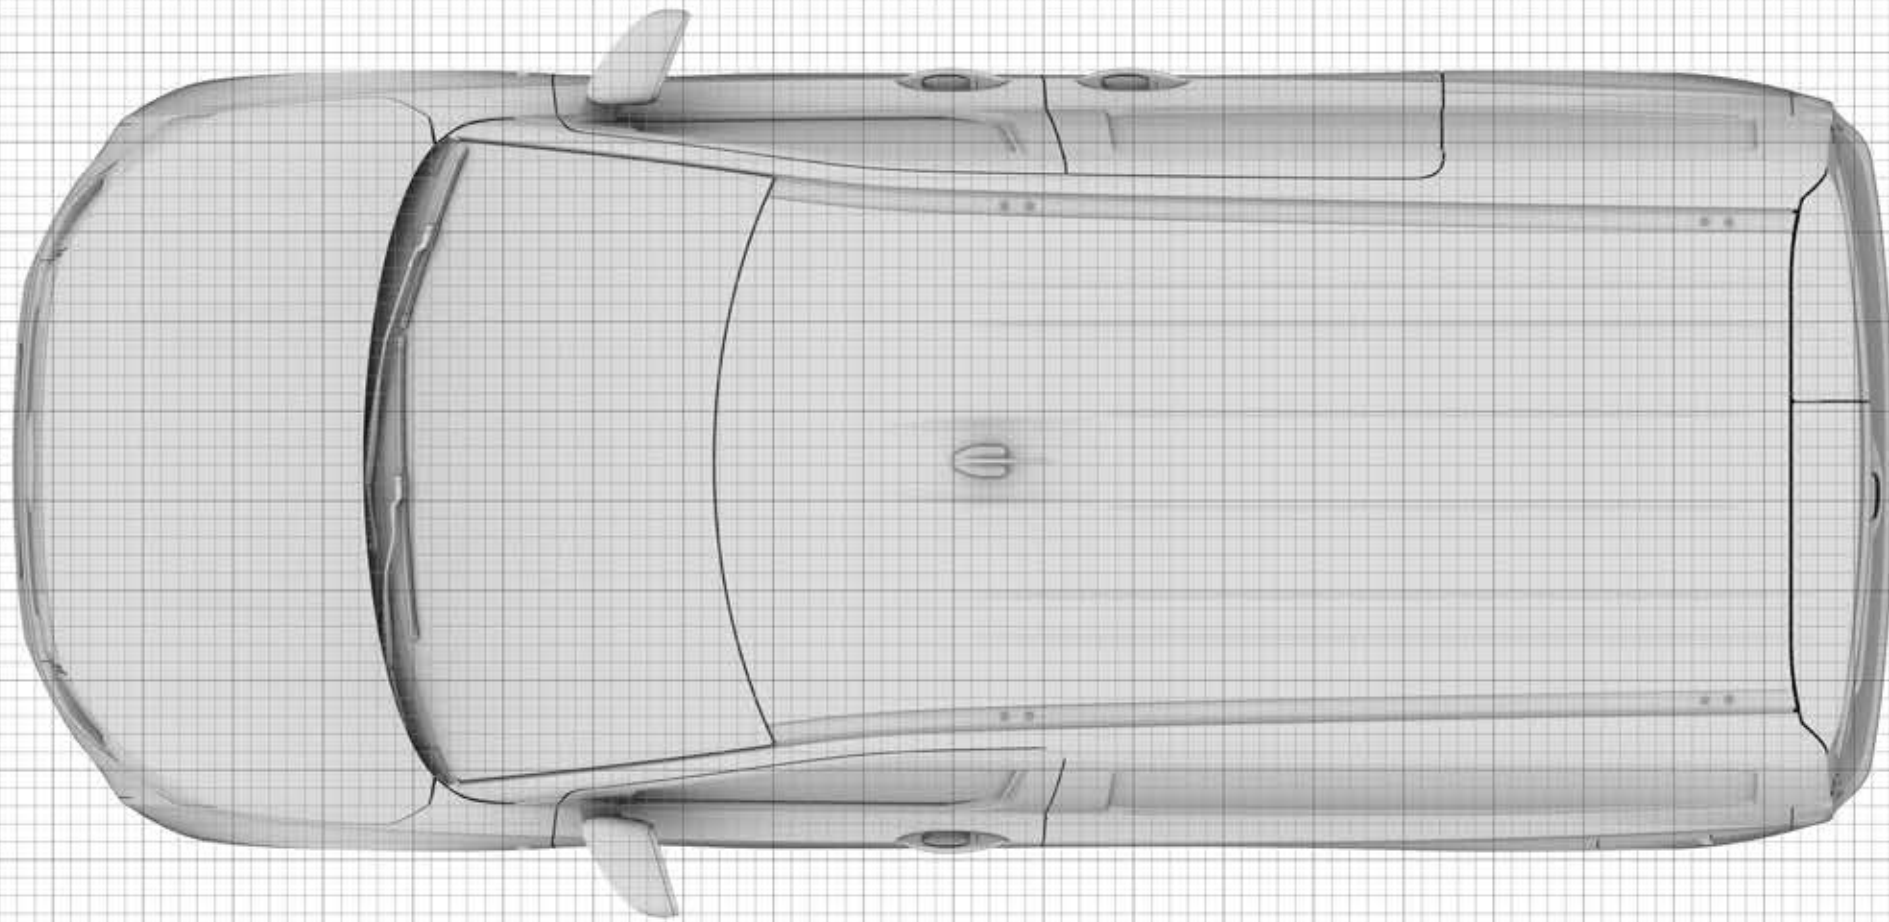

V769 Transit Courier - LHD Left Facing Side Profile with Sliding Door

 =200mm

V769 Transit Courier - LHD Front Profile

 =200mm

V769 Transit Courier - LHD Left Facing Side Profile

 =200mm

V769 Transit Courier - LHD Right Facing Side Profile with Sliding Door

 = 200mm

V769 Transit Courier - LHD Right Facing Side Profile

 =200mm

V769 Transit Courier - LHD Rear Profile

=200mm

V769 Transit Courier - LHD Overhead Profile

 = 200mm