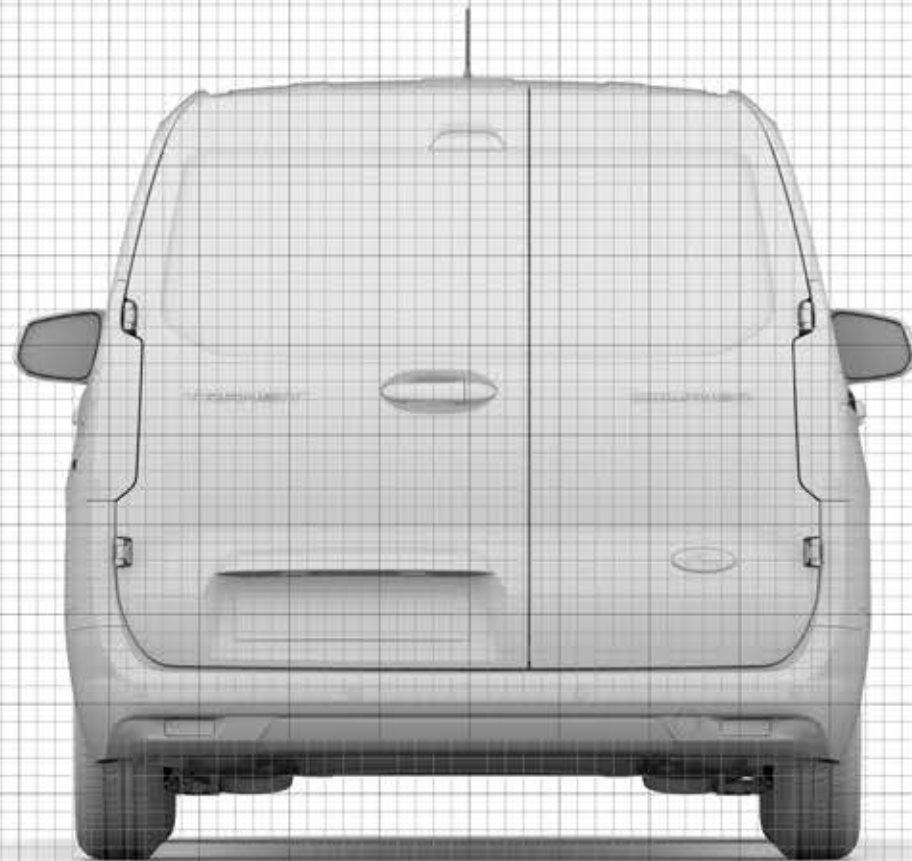

V769 Transit Courier - LHD Left Facing Side Profile with Sliding Door

 =200mm

V769 Transit Courier - LHD Front Profile

=200mm

V769 Transit Courier - LHD Left Facing Side Profile

 =200mm

V769 Transit Courier - LHD Right Facing Side Profile with Sliding Door

 =200mm

V769 Transit Courier - LHD Right Facing Side Profile

 =200mm

V769 Transit Courier - LHD Rear Profile

 = 200mm

V769 Transit Courier - LHD Overhead Profile

 =200mm