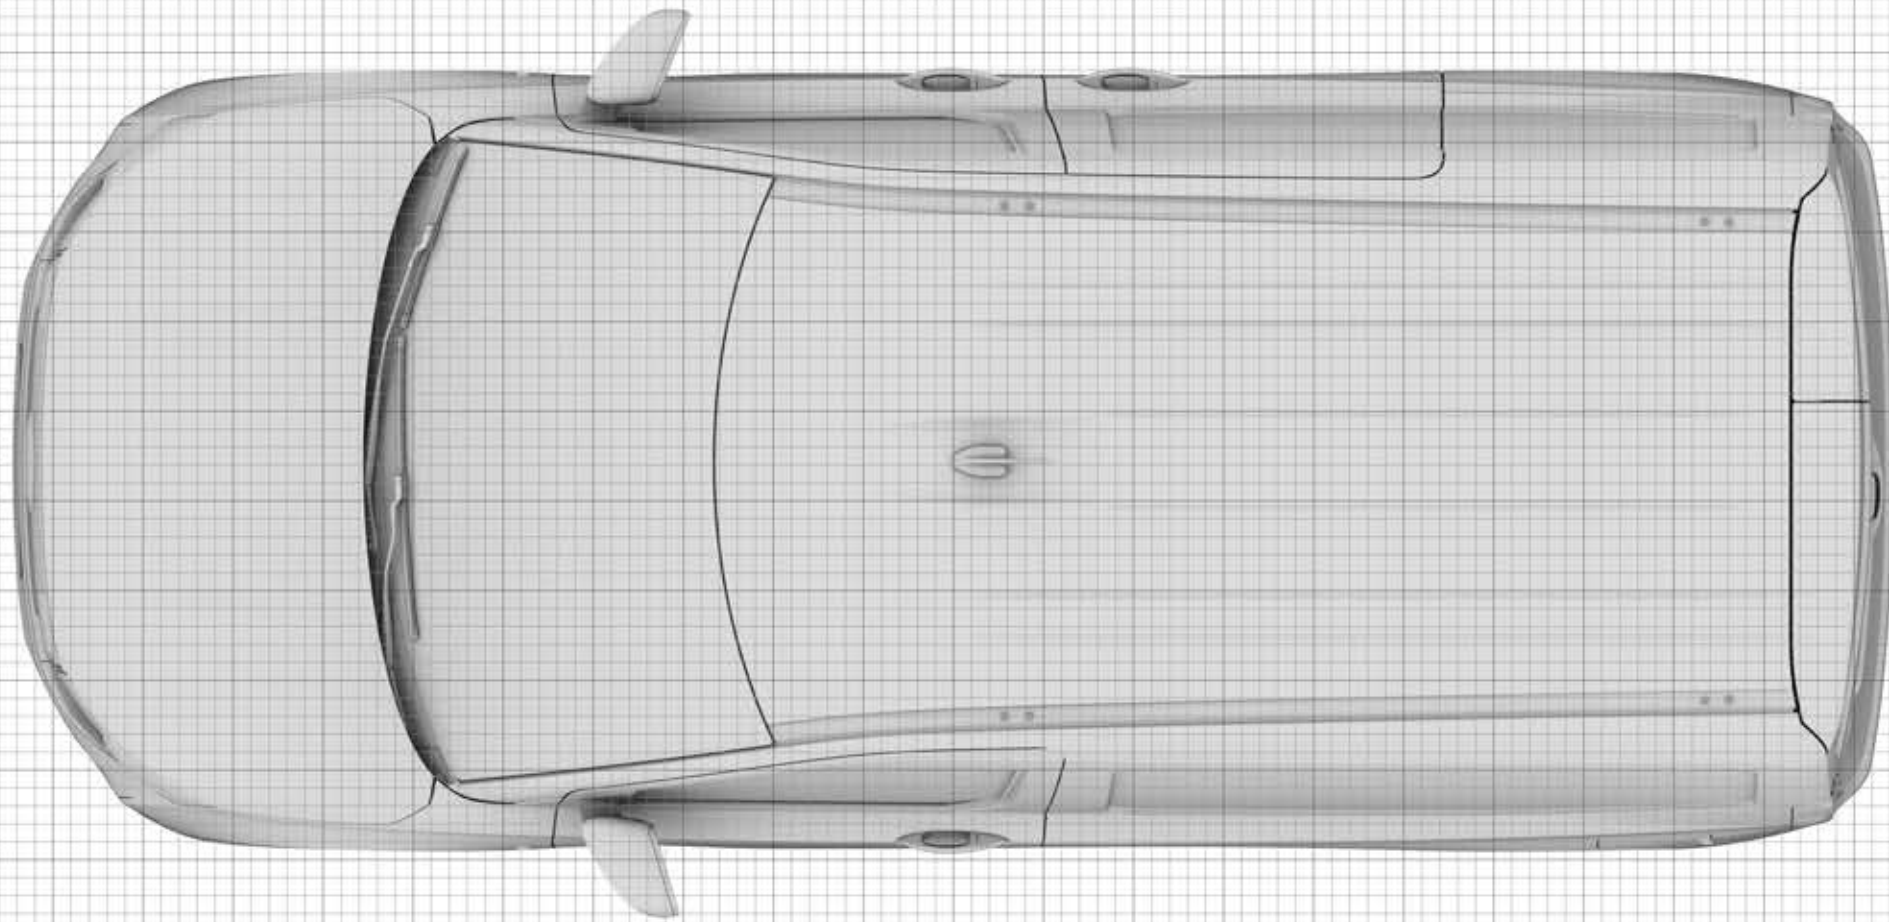

V769 Transit Courier - LHD Left Facing Side Profile with Sliding Door

 =200mm

V769 Transit Courier - LHD Front Profile

=200mm

V769 Transit Courier - LHD Left Facing Side Profile

 =200mm

V769 Transit Courier - LHD Right Facing Side Profile with Sliding Door

 =200mm

V769 Transit Courier - LHD Right Facing Side Profile

 =200mm

V769 Transit Courier - LHD Rear Profile

 = 200mm

V769 Transit Courier - LHD Overhead Profile

 =200mm