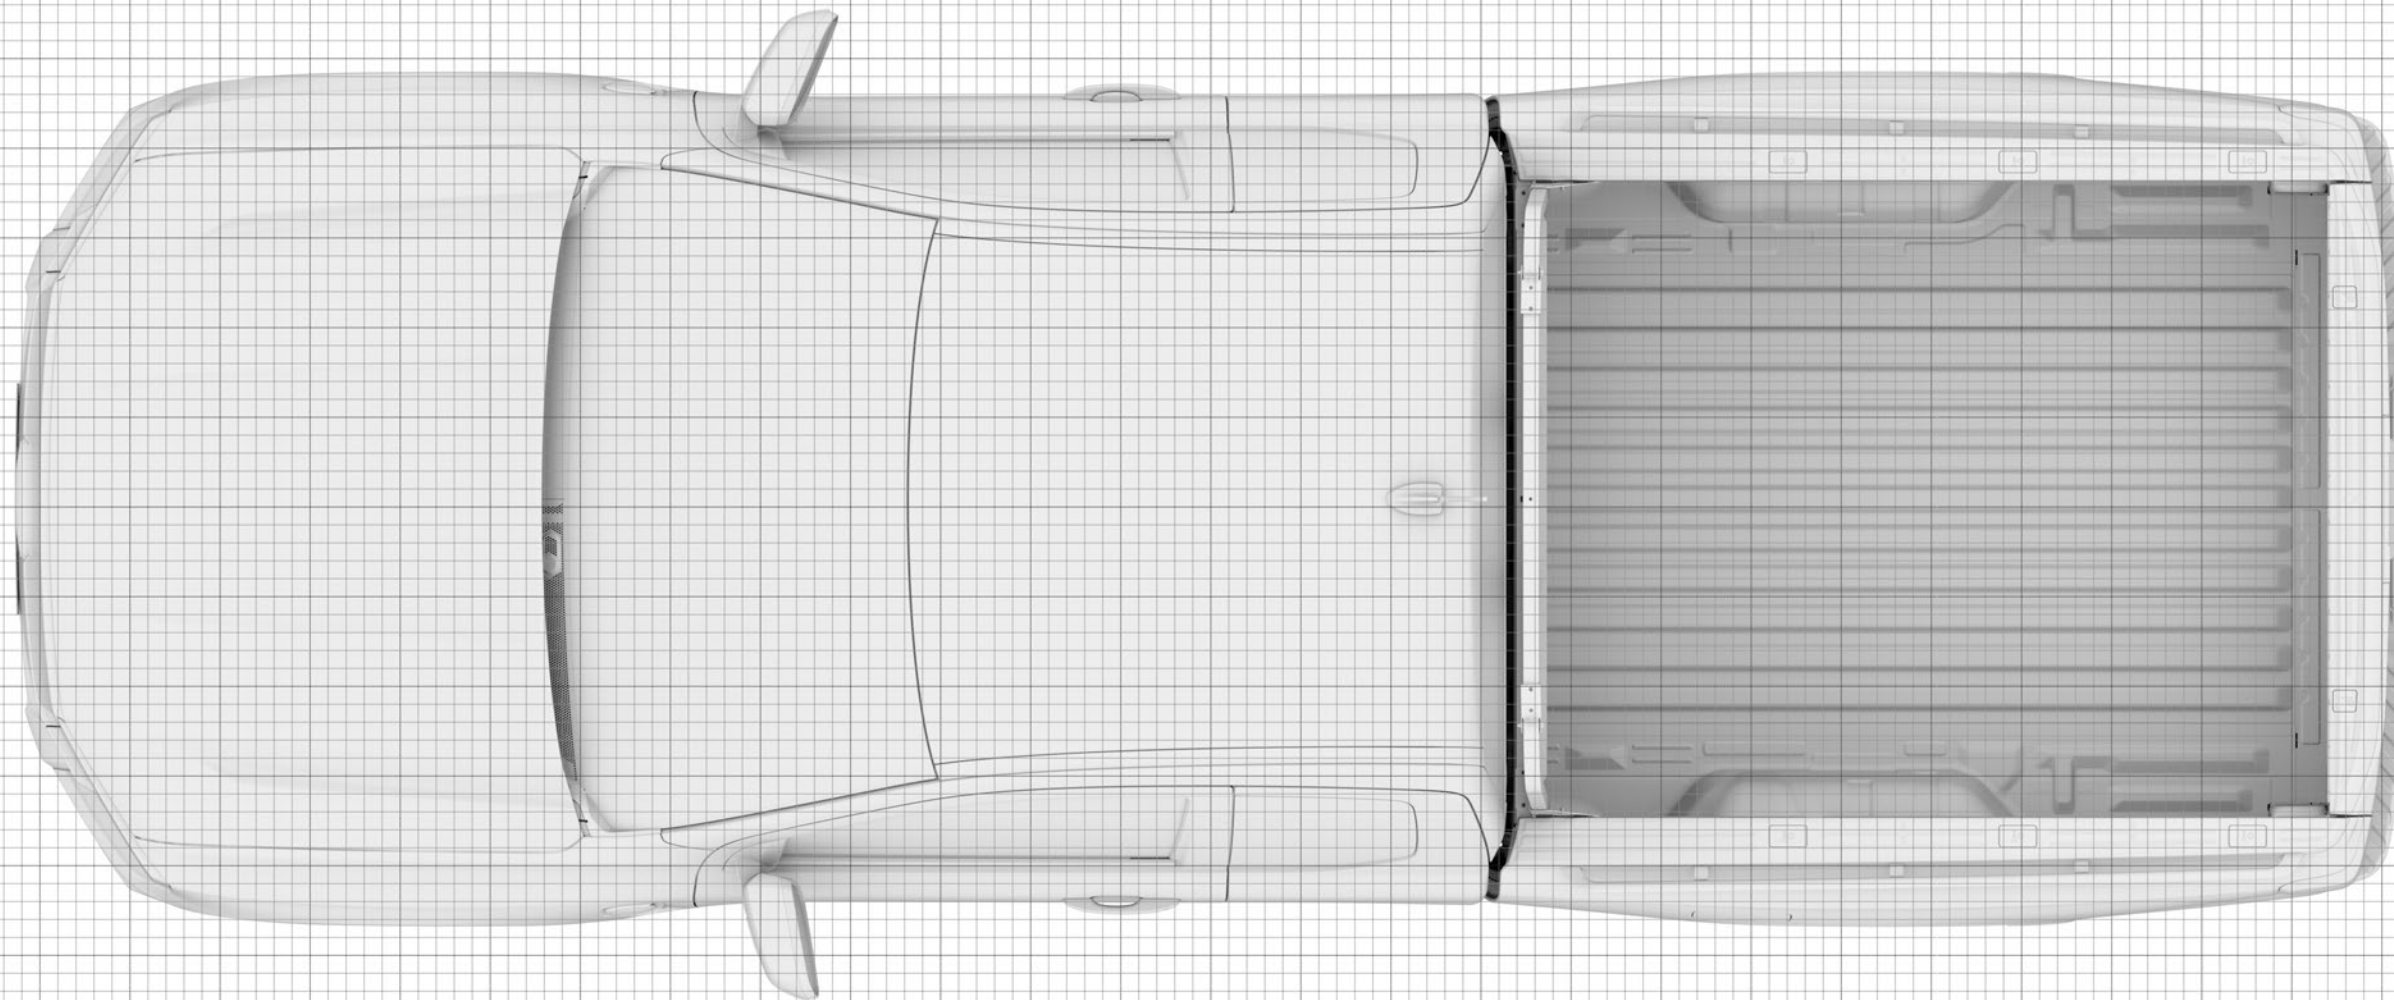

Ranger - All Bodystyles Front Profile

 =200mm

Ranger - All Bodystyles Rear Profile

 =200mm

Ranger - RAP Cab Side Profile Left

 = 200mm

Ranger - RAP Cab Side Profile Right

=200mm

Ranger - RAP Cab Top Down Profile

 =200mm