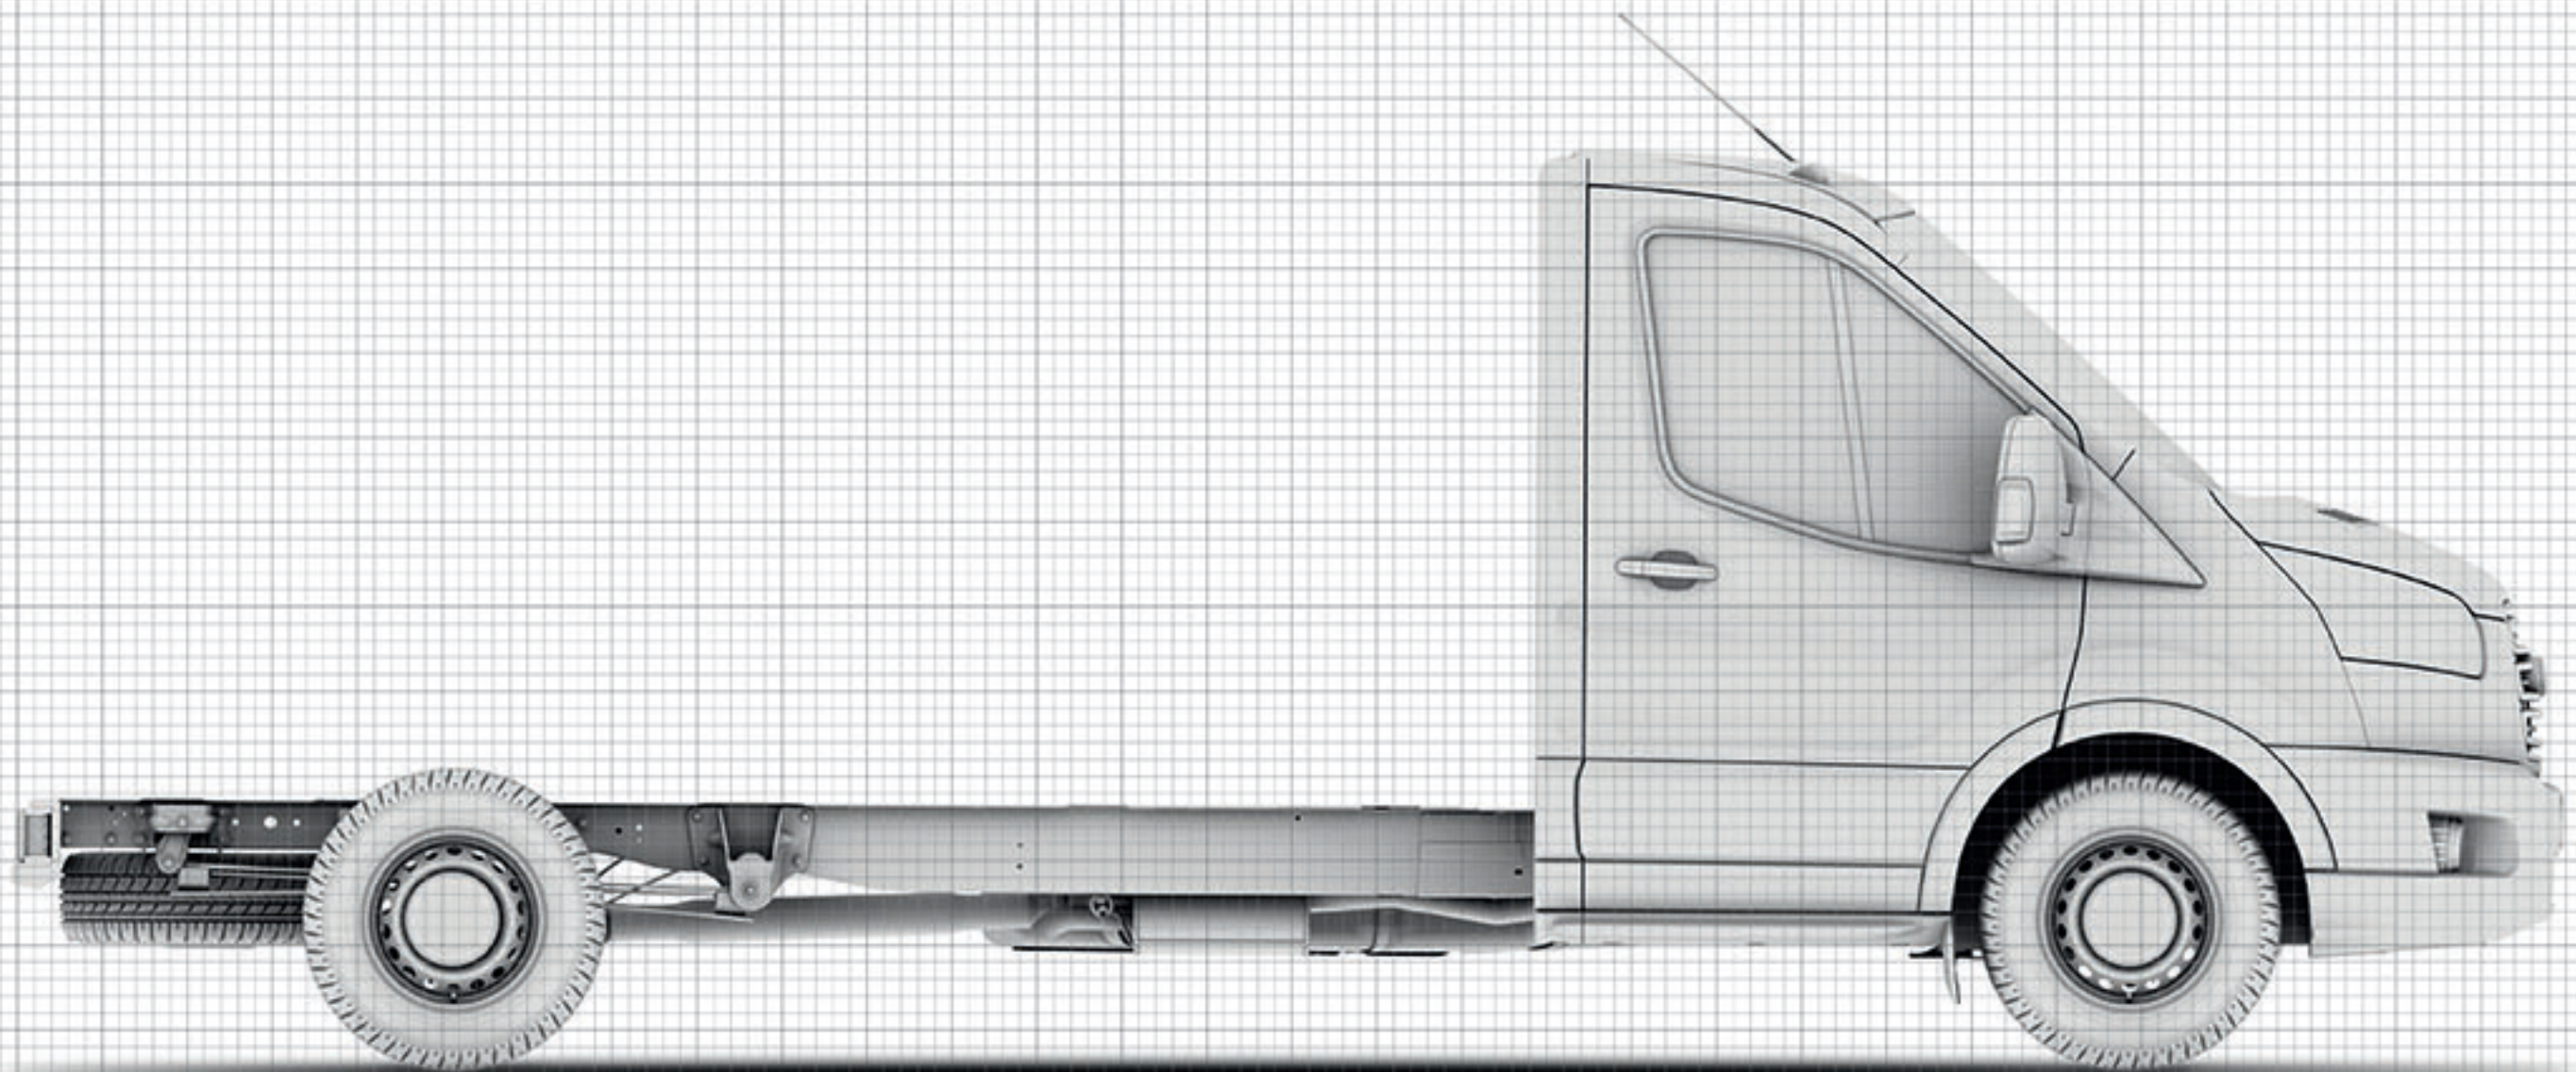

L3 Chassis Single Cab (LWB)

 = 200mm

L3 Chassis Single Cab (LWB)

 = 200mm

L3 Chassis Single Cab (LWB)

 = 200mm

L3 Chassis Single Cab (LWB)