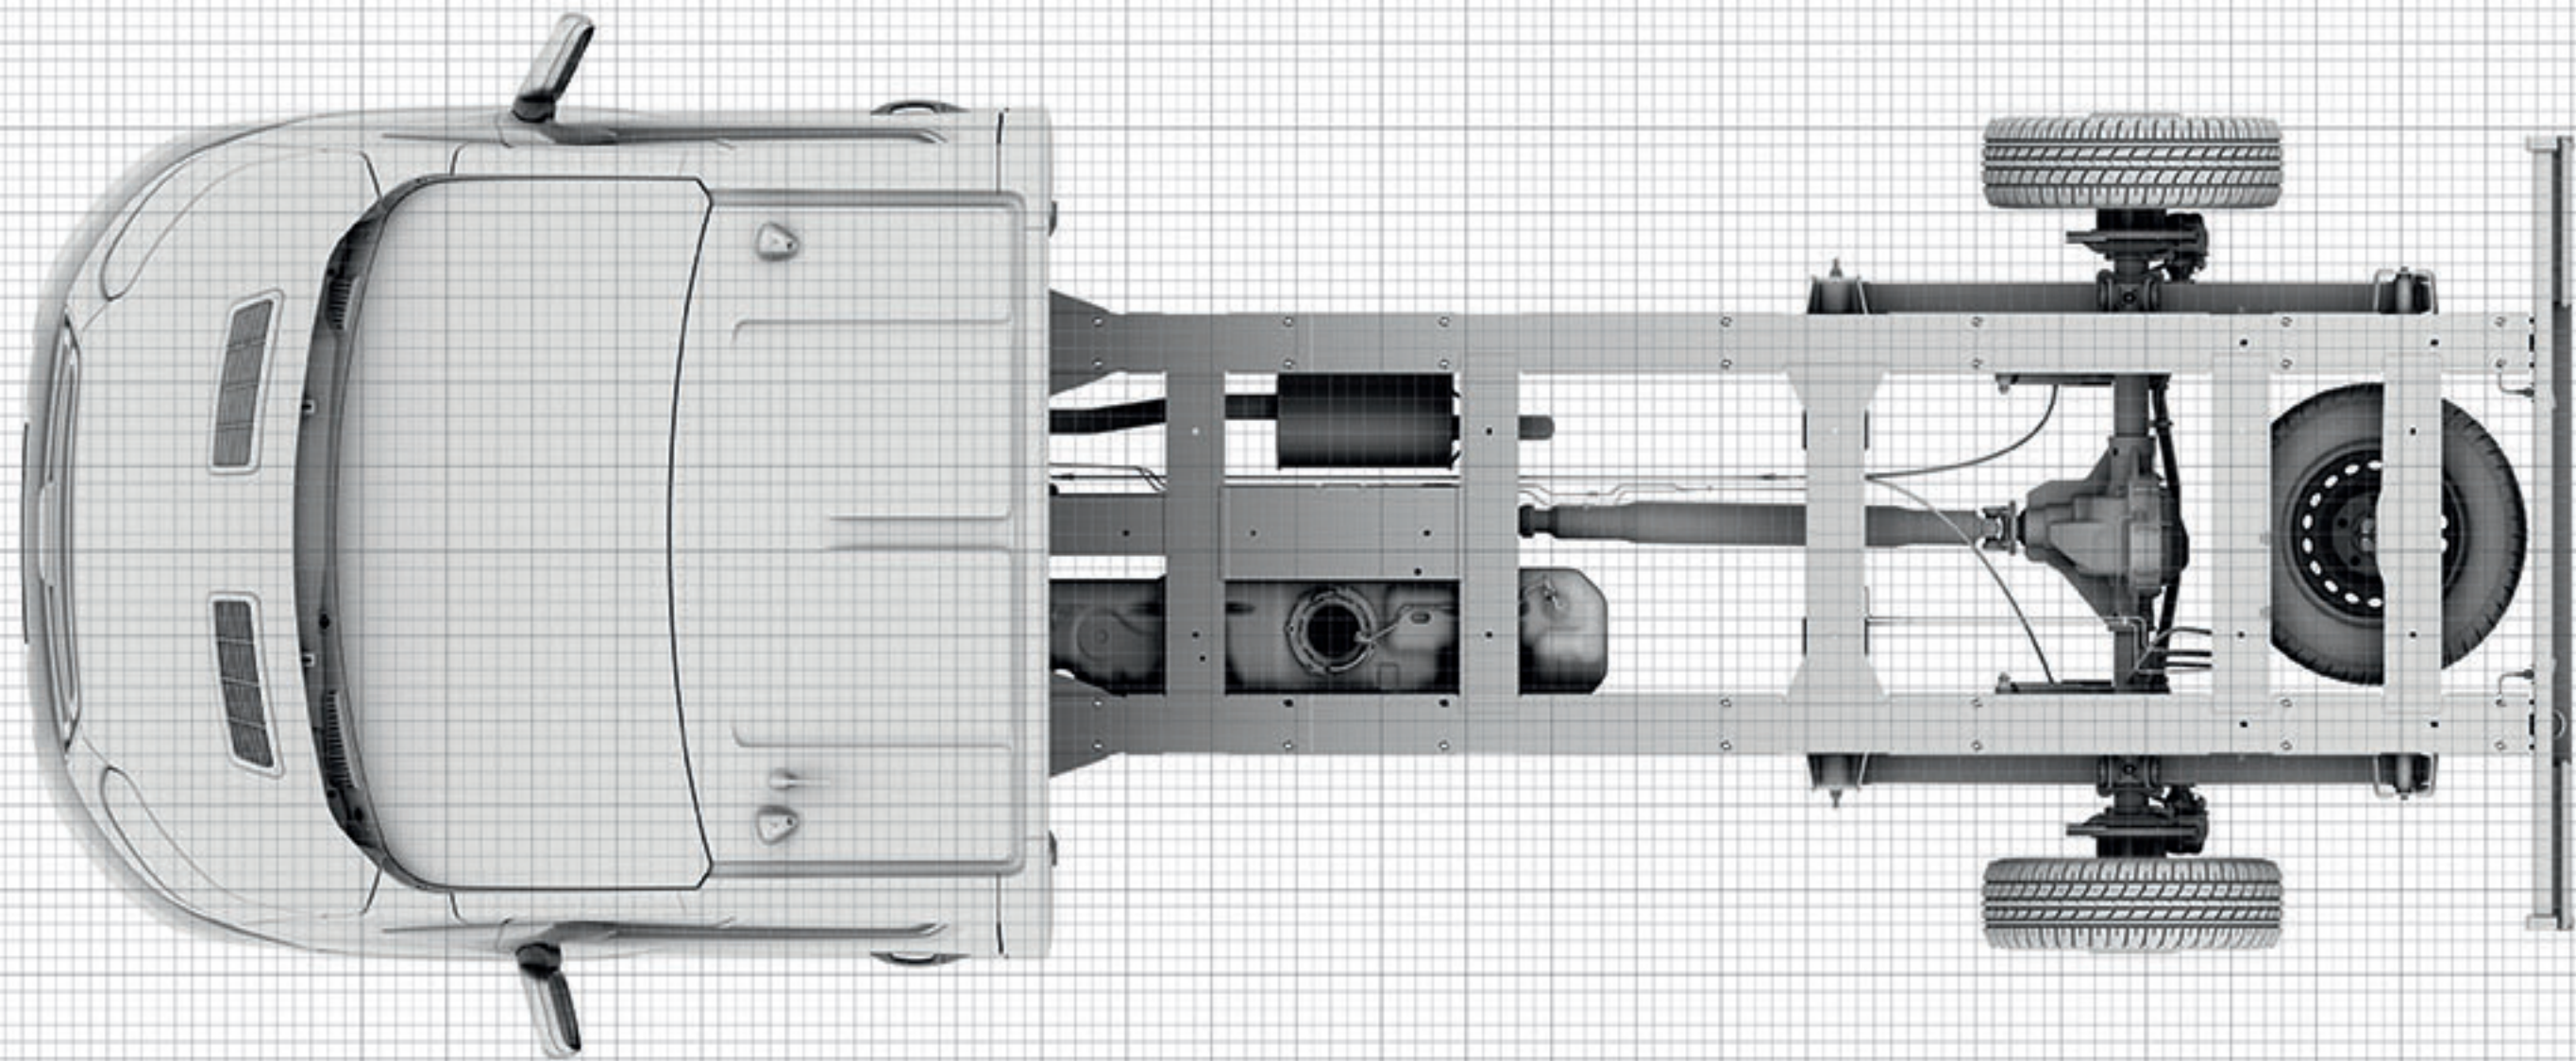

L3 Chassis Single Cab (LWB)

 = 200mm

L3 Chassis Single Cab (LWB)

 = 200mm

L3 Chassis Single Cab (LWB)

 = 200mm

L3 Chassis Single Cab (LWB)