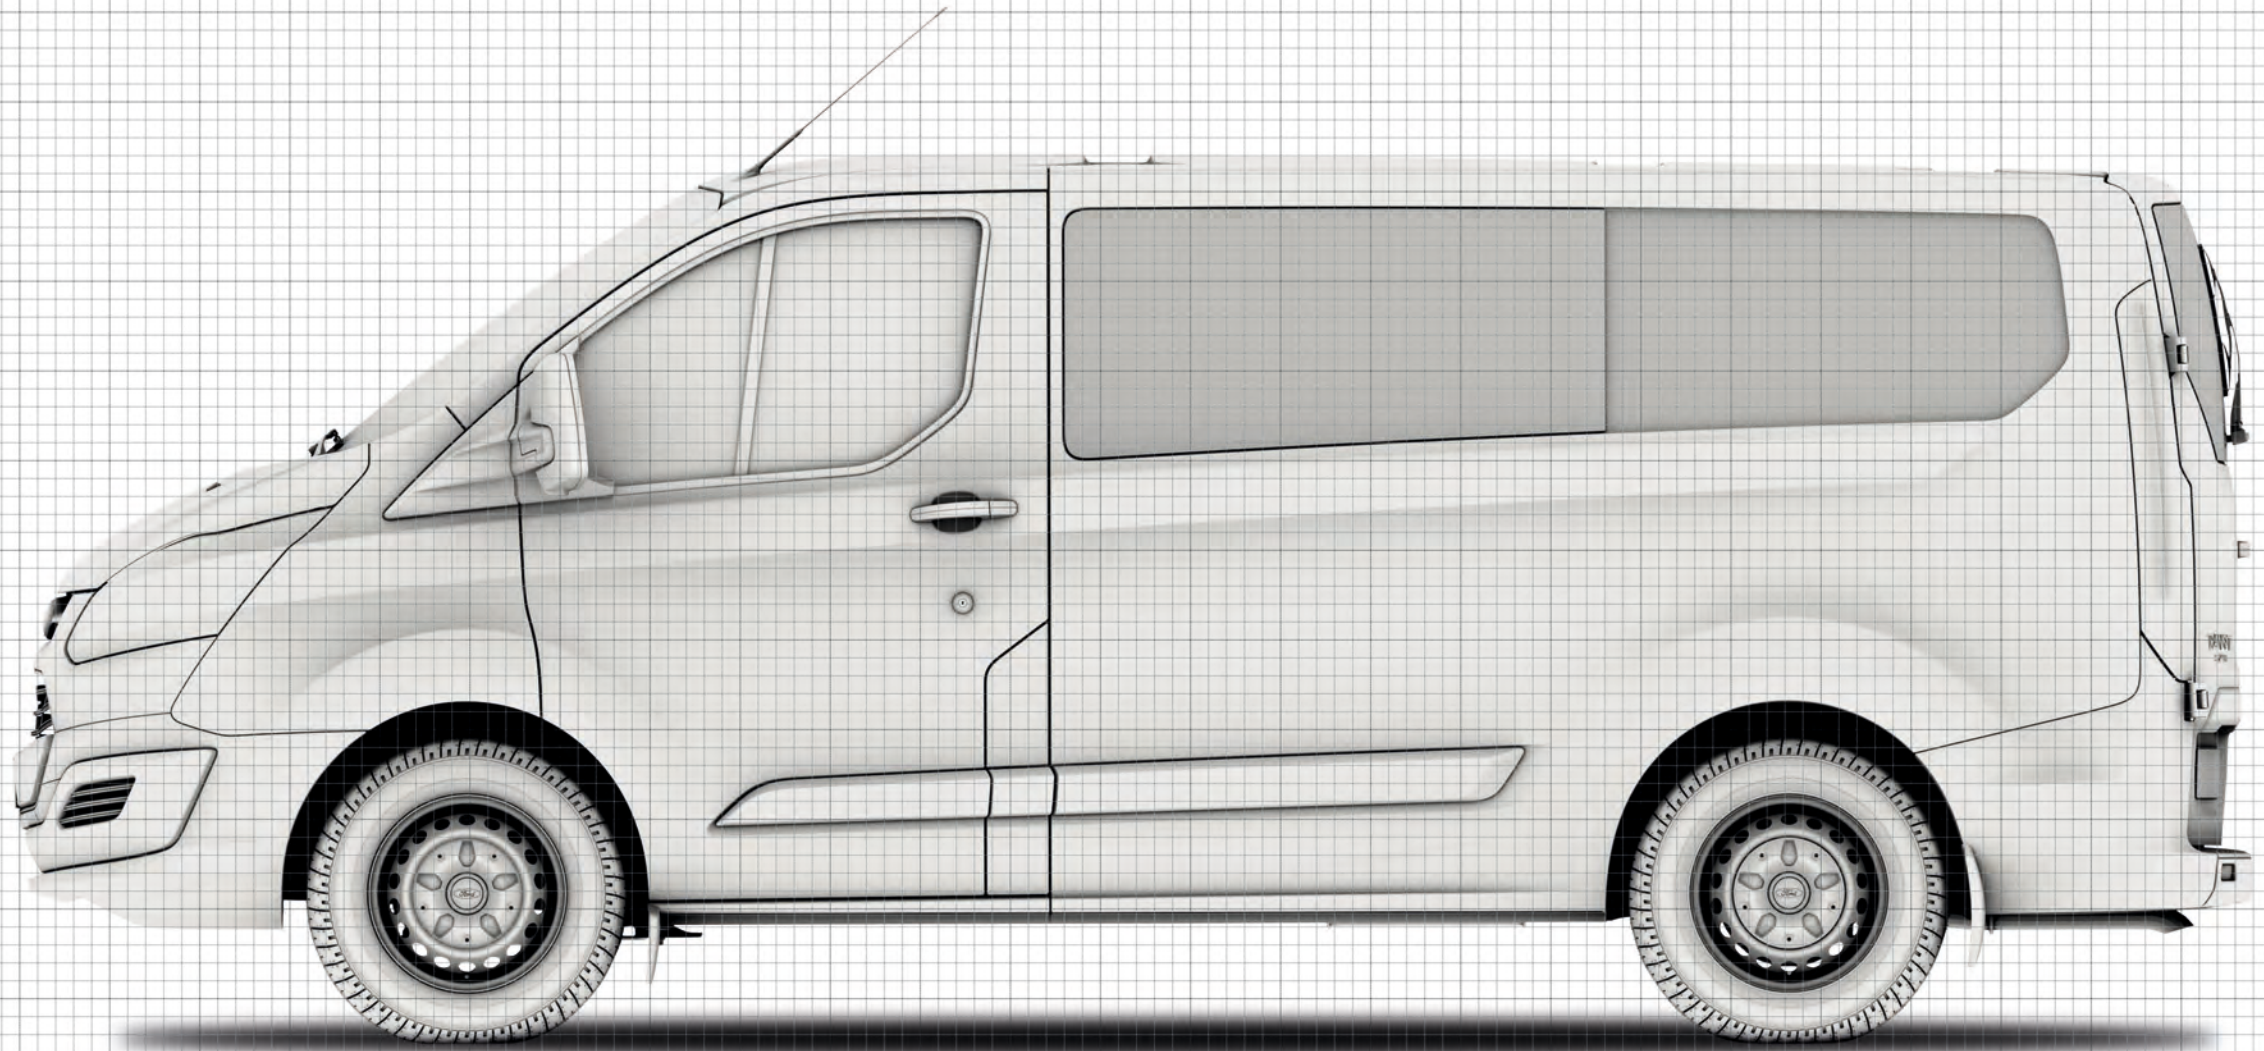

Transit Custom Kombi Bus Low Roof SWB

 = 200mm

Transit Custom Kombi Bus Low Roof SWB

 = 200mm

Transit Custom Kombi Bus Low Roof SWB

 = 200mm

Transit Custom Kombi Bus Low Roof SWB

 = 200mm

Transit Custom Kombi Bus Low Roof SWB

 = 200mm

3_V362_M_L_30006

Transit Custom Kombi Bus Low Roof SWB

 = 200mm