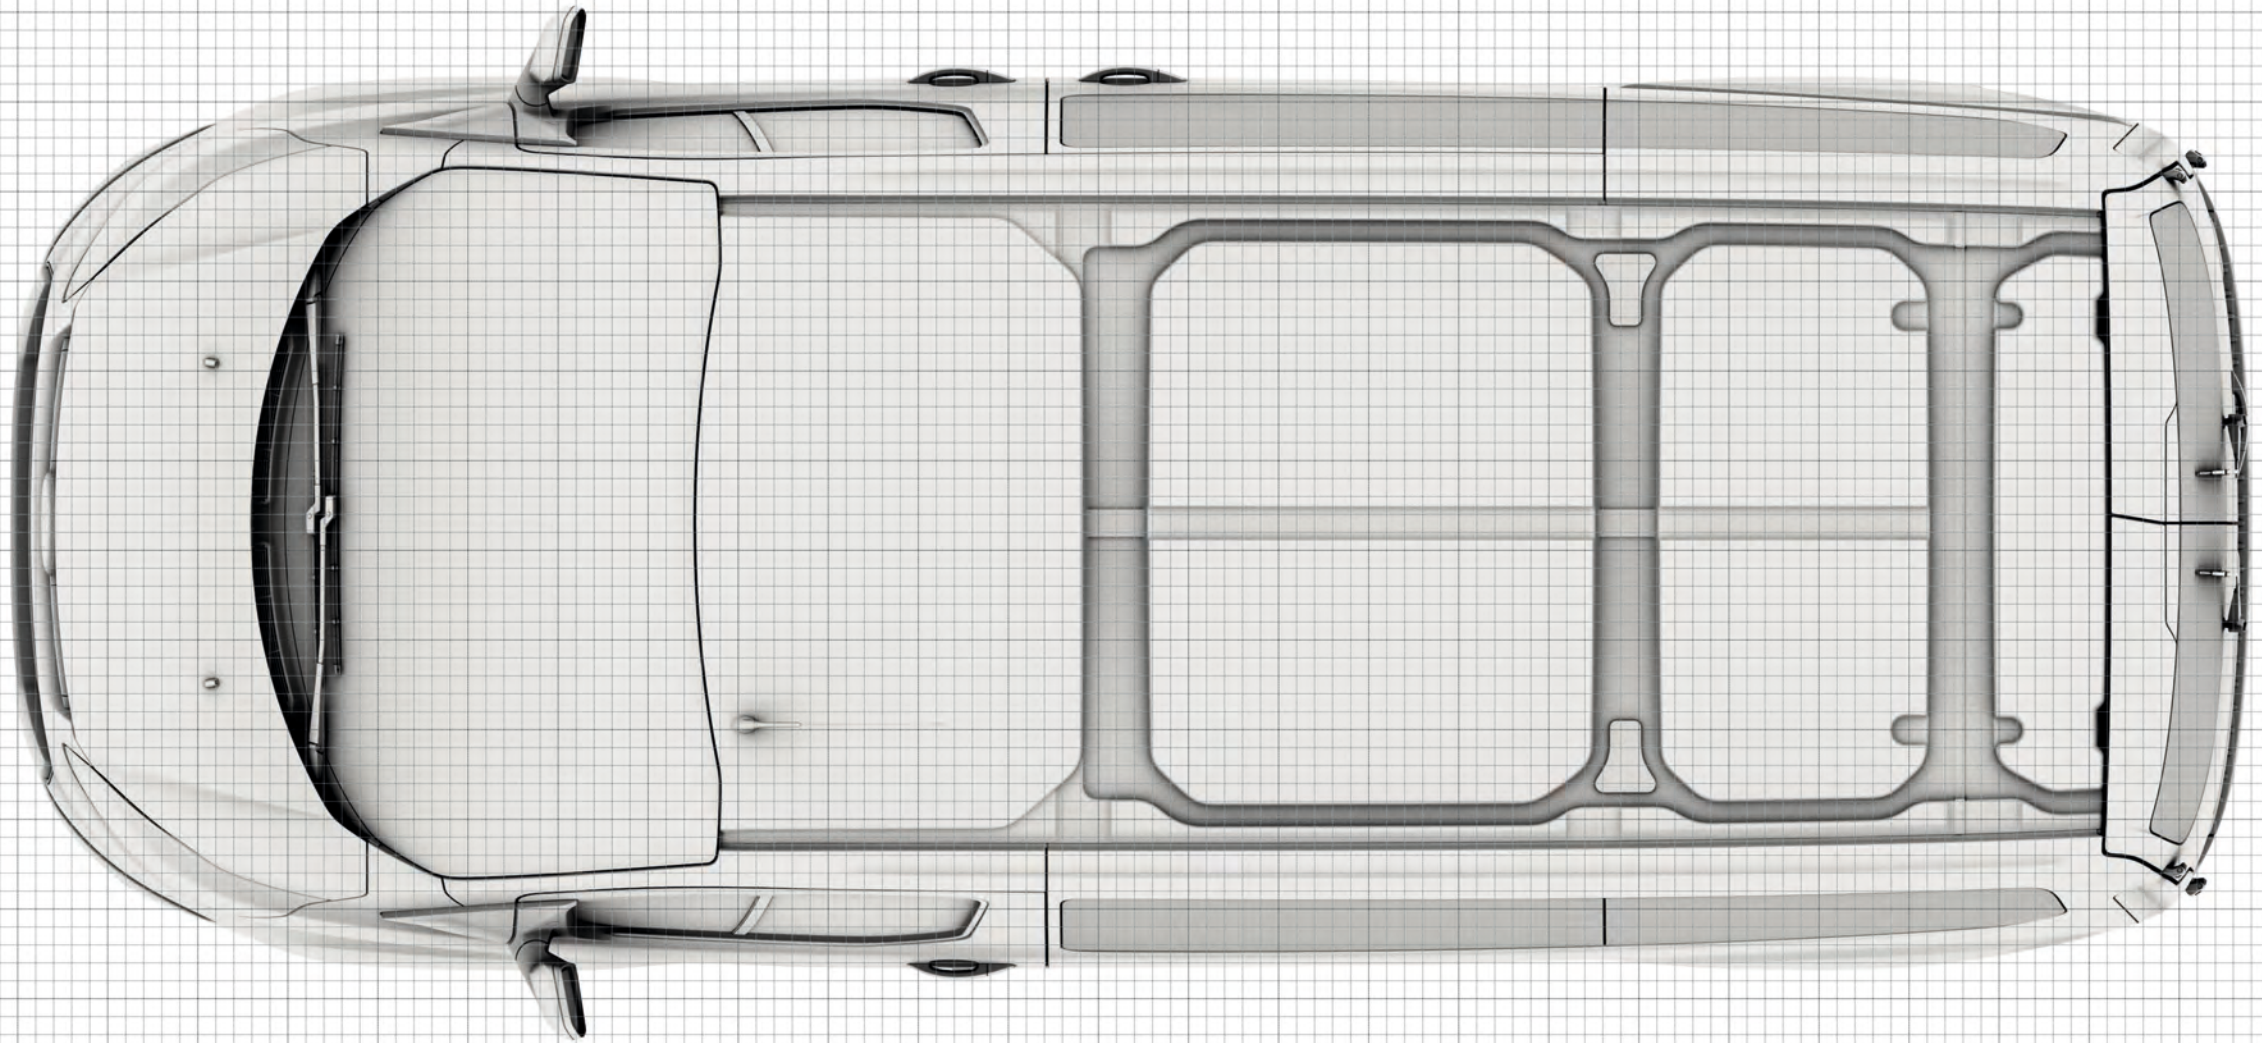

Transit Custom Kombi Bus Low Roof SWB

 = 200mm

Transit Custom Kombi Bus Low Roof SWB

 = 200mm

Transit Custom Kombi Bus Low Roof SWB

 = 200mm

Transit Custom Kombi Bus Low Roof SWB

 = 200mm

Transit Custom Kombi Bus Low Roof SWB

 = 200mm

3_V362_M_L_30006

Transit Custom Kombi Bus Low Roof SWB

 = 200mm