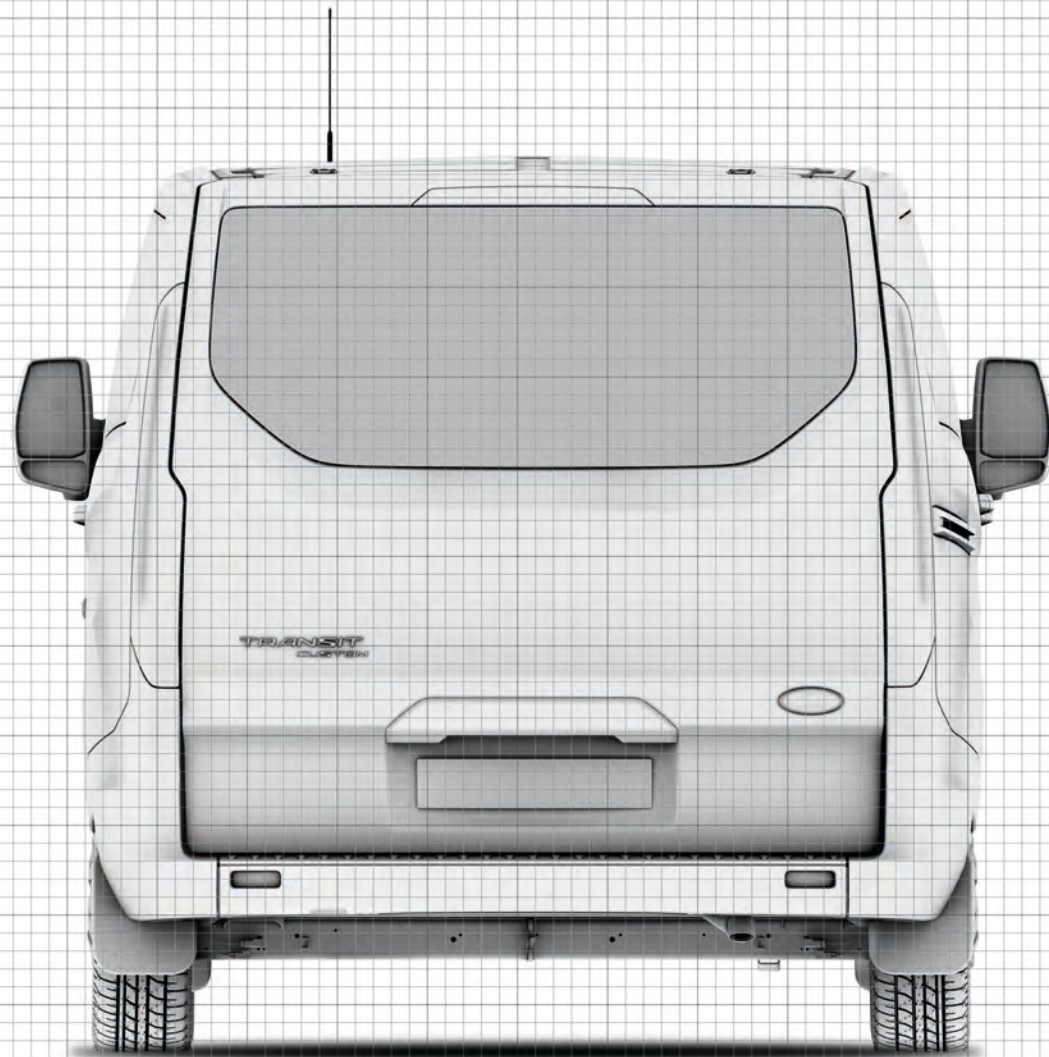

Transit Custom Kombi Bus Low Roof SWB

 = 200mm

Transit Custom Kombi Bus Low Roof SWB

 = 200mm

Transit Custom Kombi Bus Low Roof SWB

 = 200mm

Transit Custom Kombi Bus Low Roof SWB

 = 200mm

Transit Custom Kombi Bus Low Roof SWB

 = 200mm

3_V362_M_L_30006

Transit Custom Kombi Bus Low Roof SWB

 = 200mm