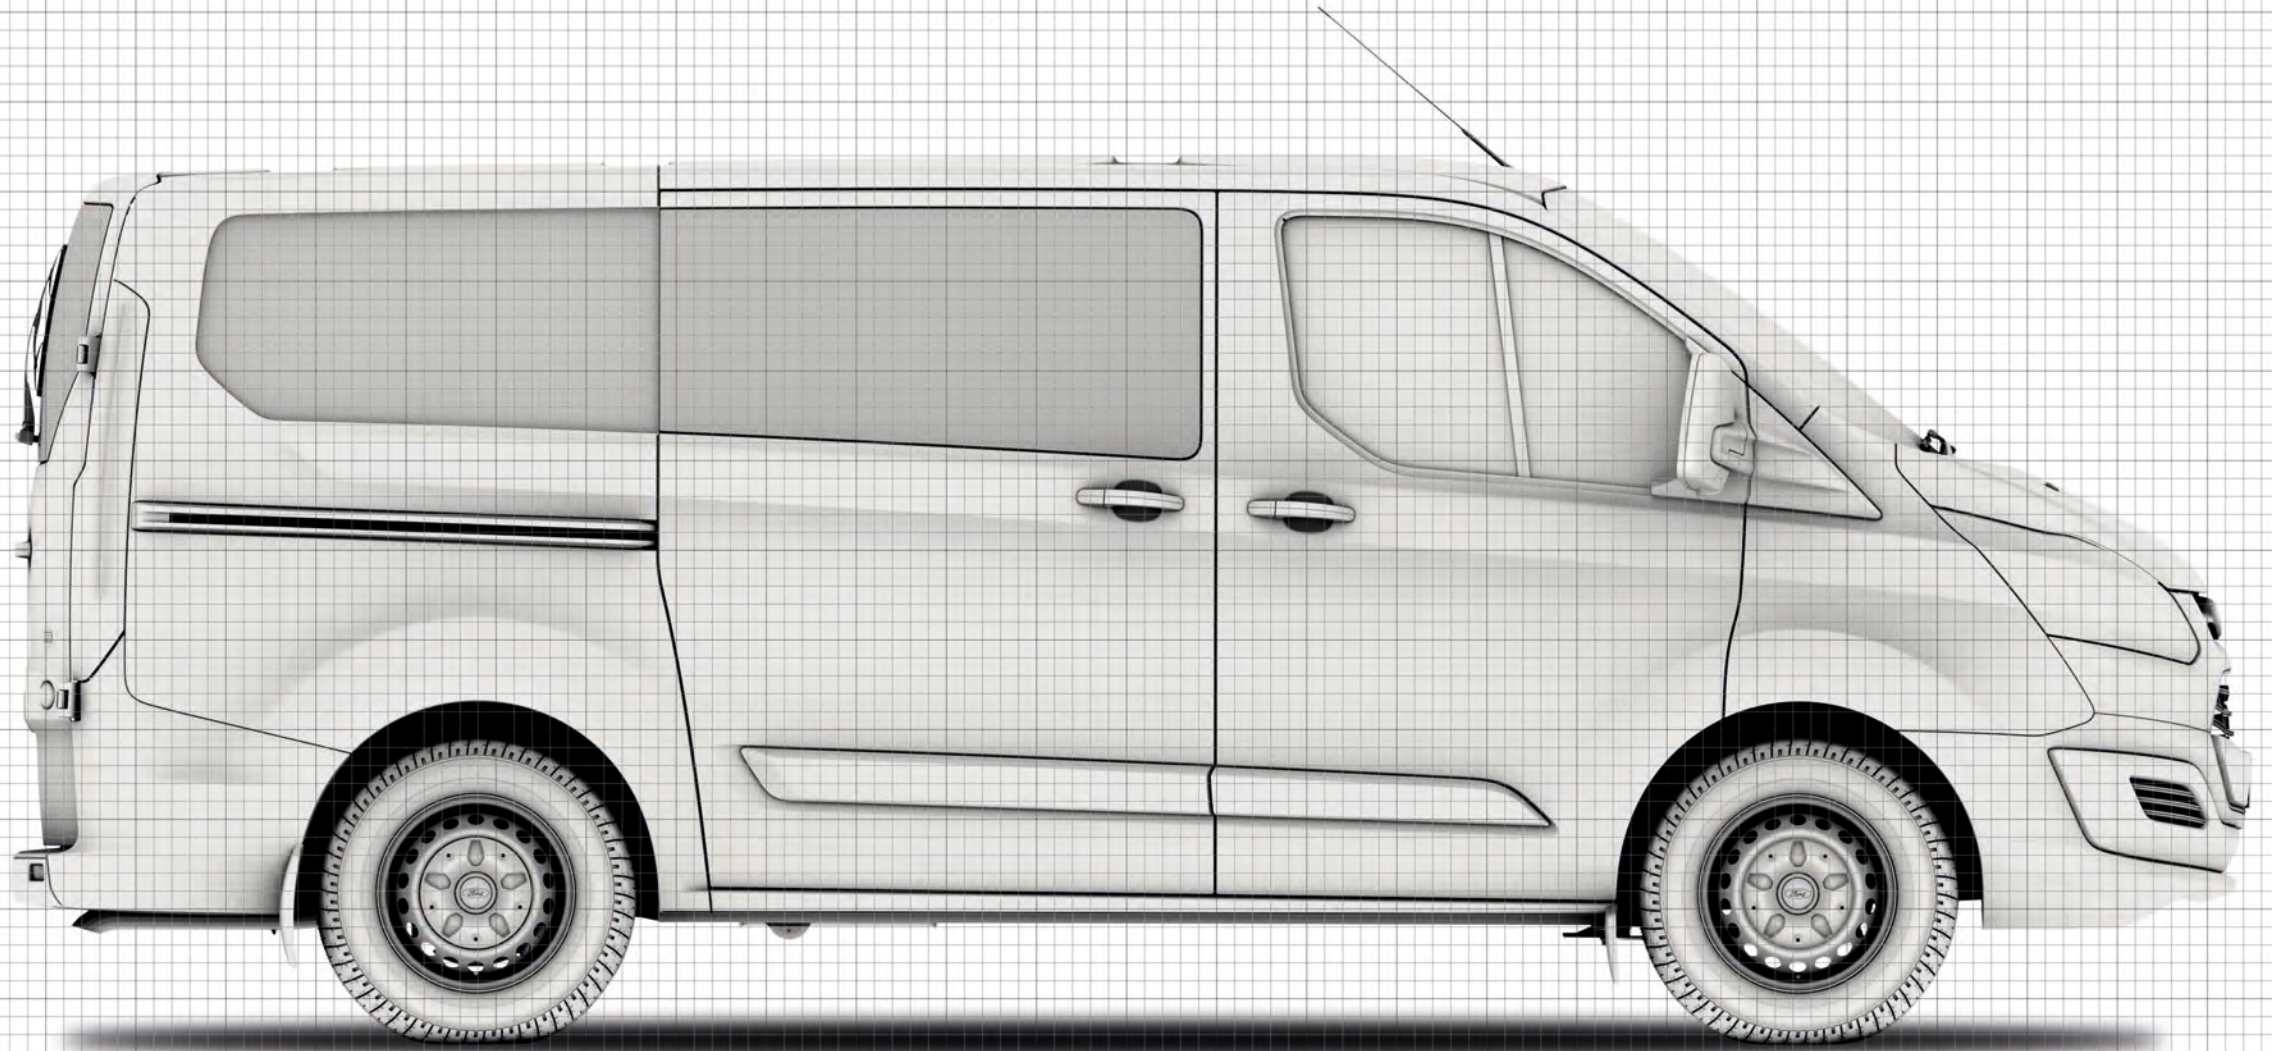

Transit Custom Kombi Bus Low Roof SWB

 = 200mm

Transit Custom Kombi Bus Low Roof SWB

 = 200mm

Transit Custom Kombi Bus Low Roof SWB

 = 200mm

Transit Custom Kombi Bus Low Roof SWB

 = 200mm

Transit Custom Kombi Bus Low Roof SWB

 = 200mm

3_V362_M_L_30006

Transit Custom Kombi Bus Low Roof SWB

 = 200mm