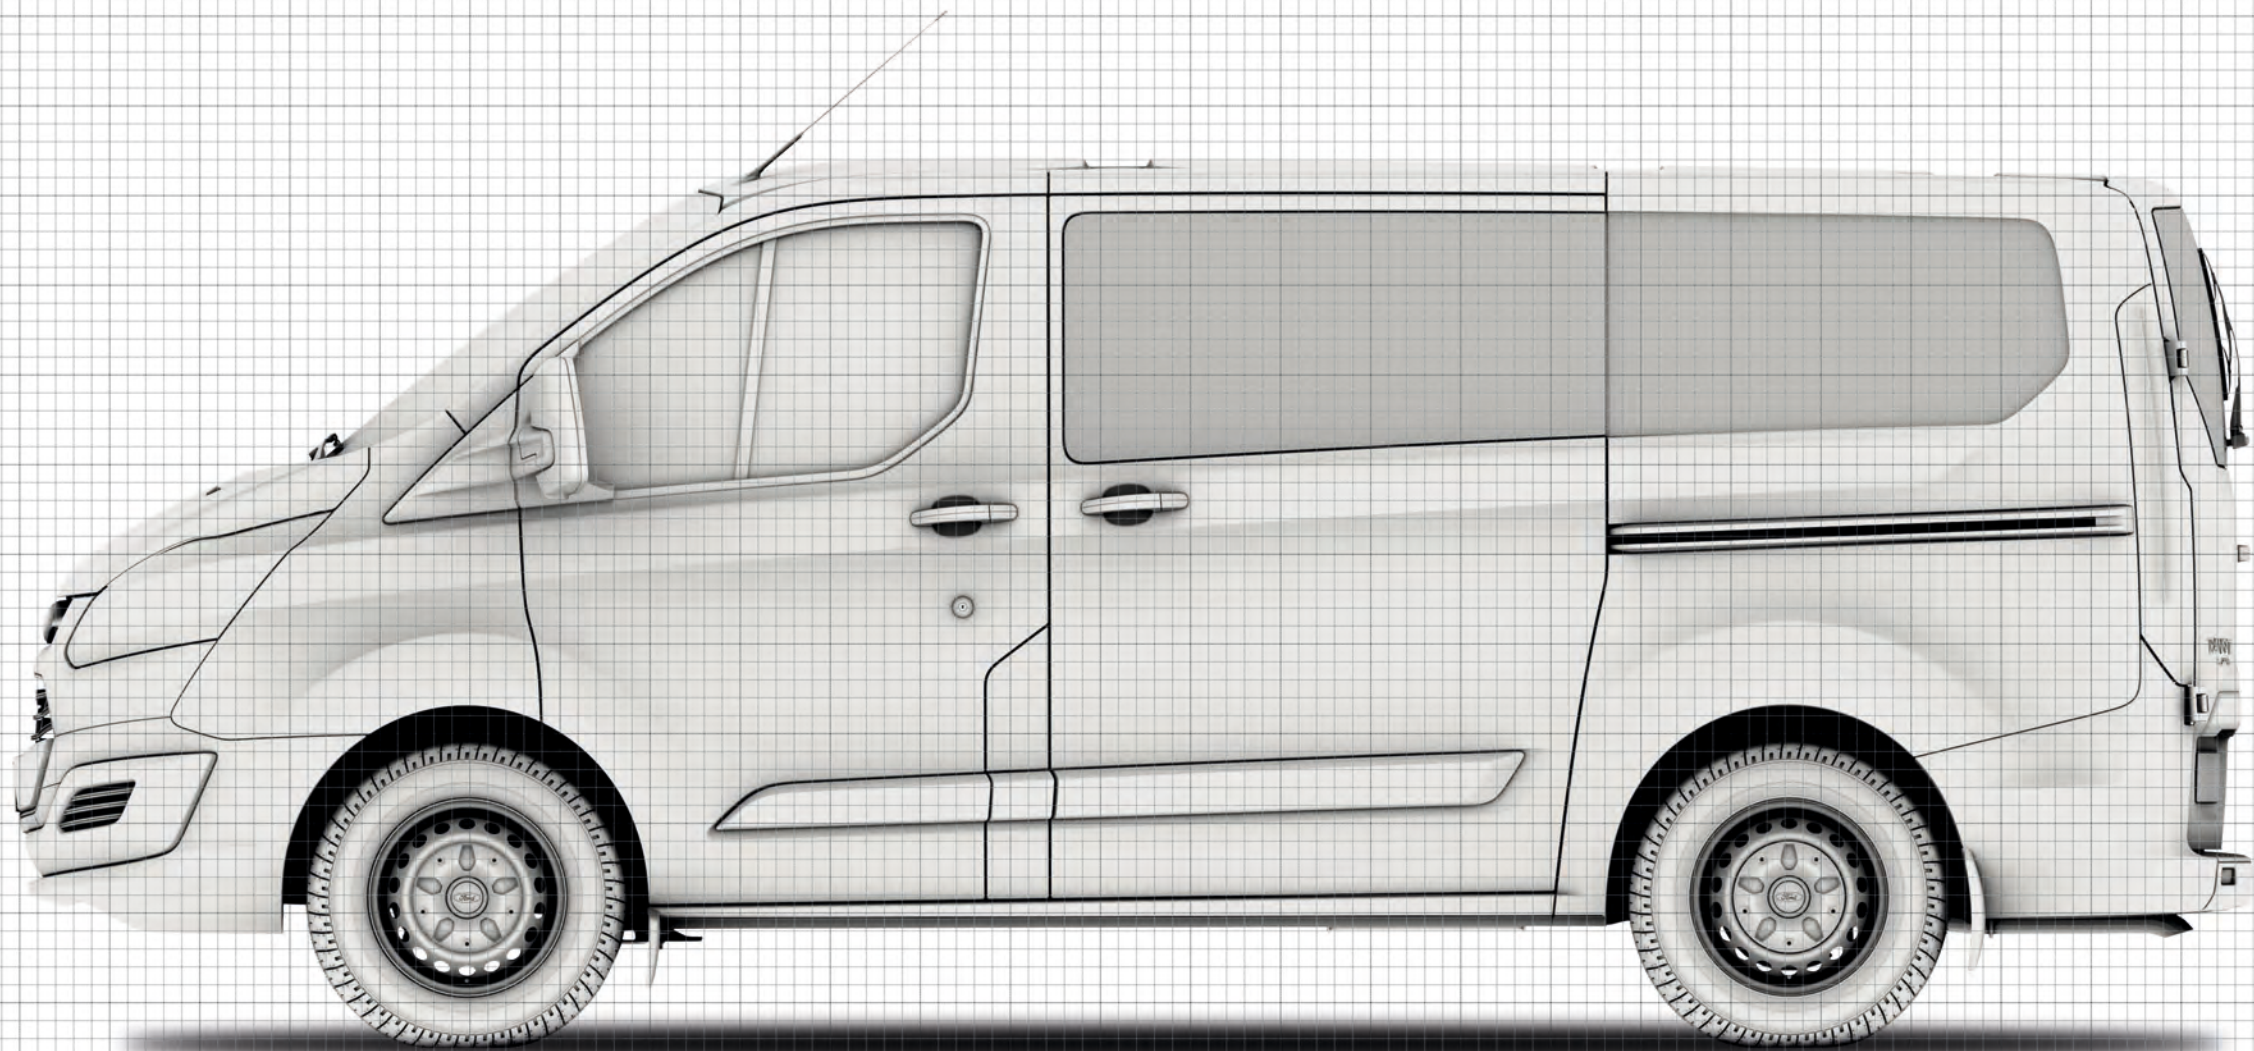

Transit Custom Kombi Bus Low Roof SWB

 = 200mm

Transit Custom Kombi Bus Low Roof SWB

 = 200mm

Transit Custom Kombi Bus Low Roof SWB

 = 200mm

Transit Custom Kombi Bus Low Roof SWB

 = 200mm

Transit Custom Kombi Bus Low Roof SWB

 = 200mm

3_V362_M_L_30006

Transit Custom Kombi Bus Low Roof SWB

 = 200mm