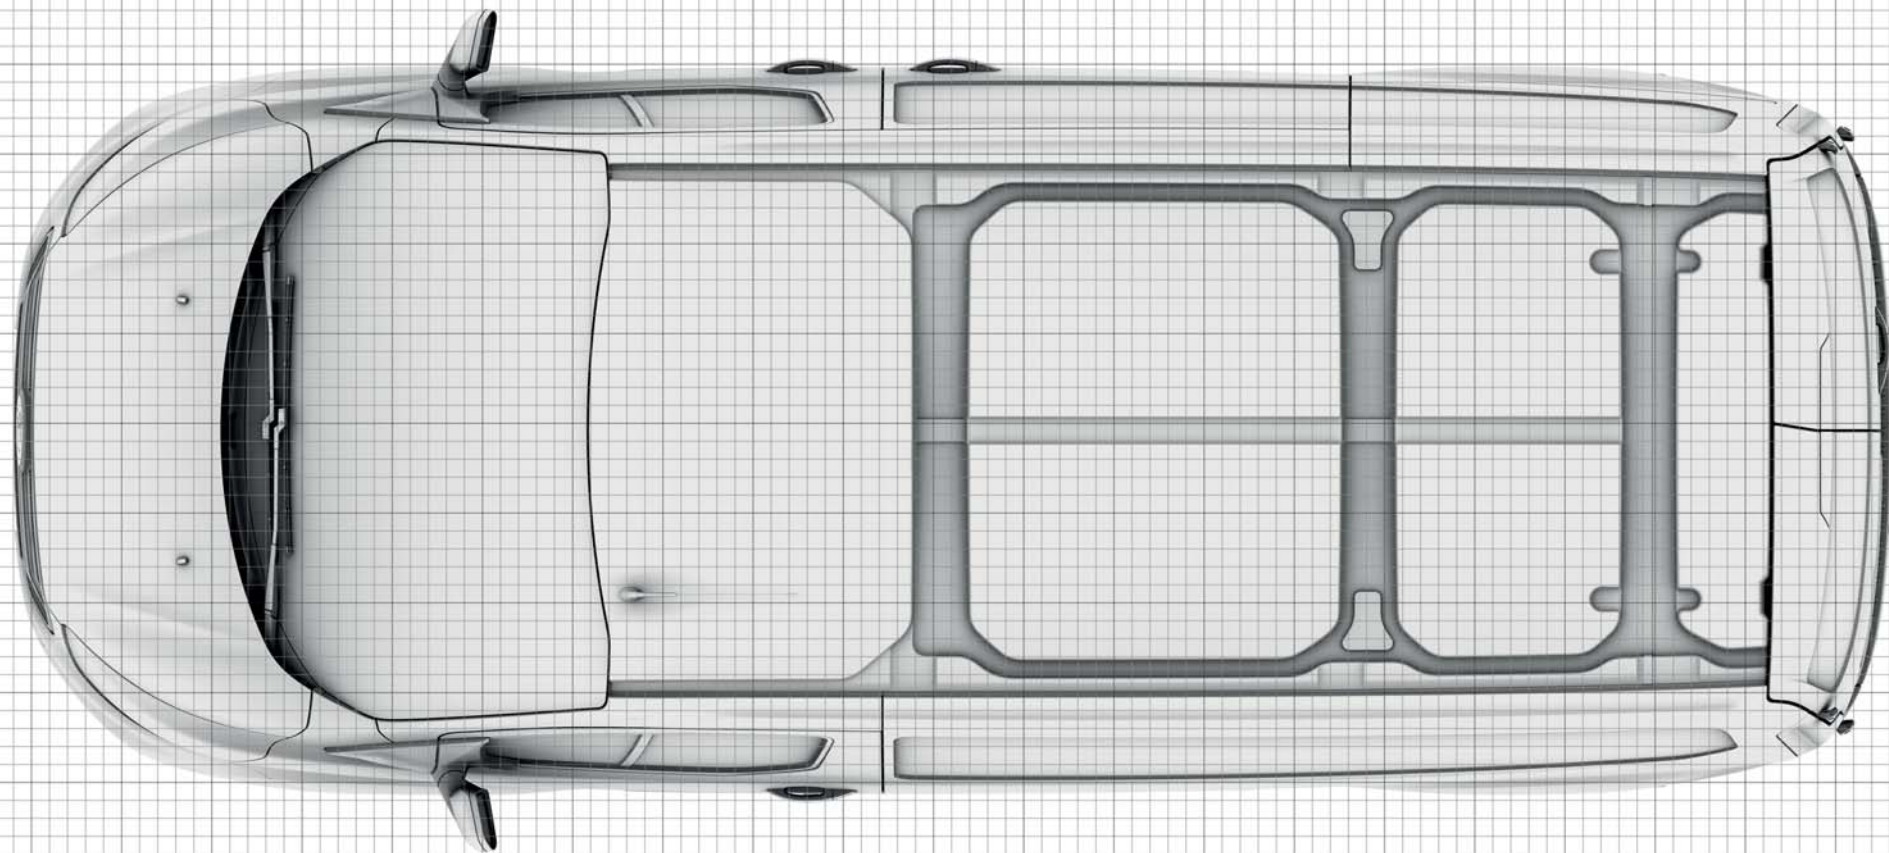

burrows

4_V362_M_L_44238

Transit Custom Van Low Roof SWB/LWB

=200mm

Transit Custom Van Low Roof SWB

=200mm

Transit Custom Van Low Roof SWB

 = 200mm

Transit Custom Van Low Roof SWB

 =200mm

Transit Custom Van Low Roof SWB

=200mm

burrows[®]

4_V362_M_L_44160

Transit Custom Van Low Roof SWB

=200mm