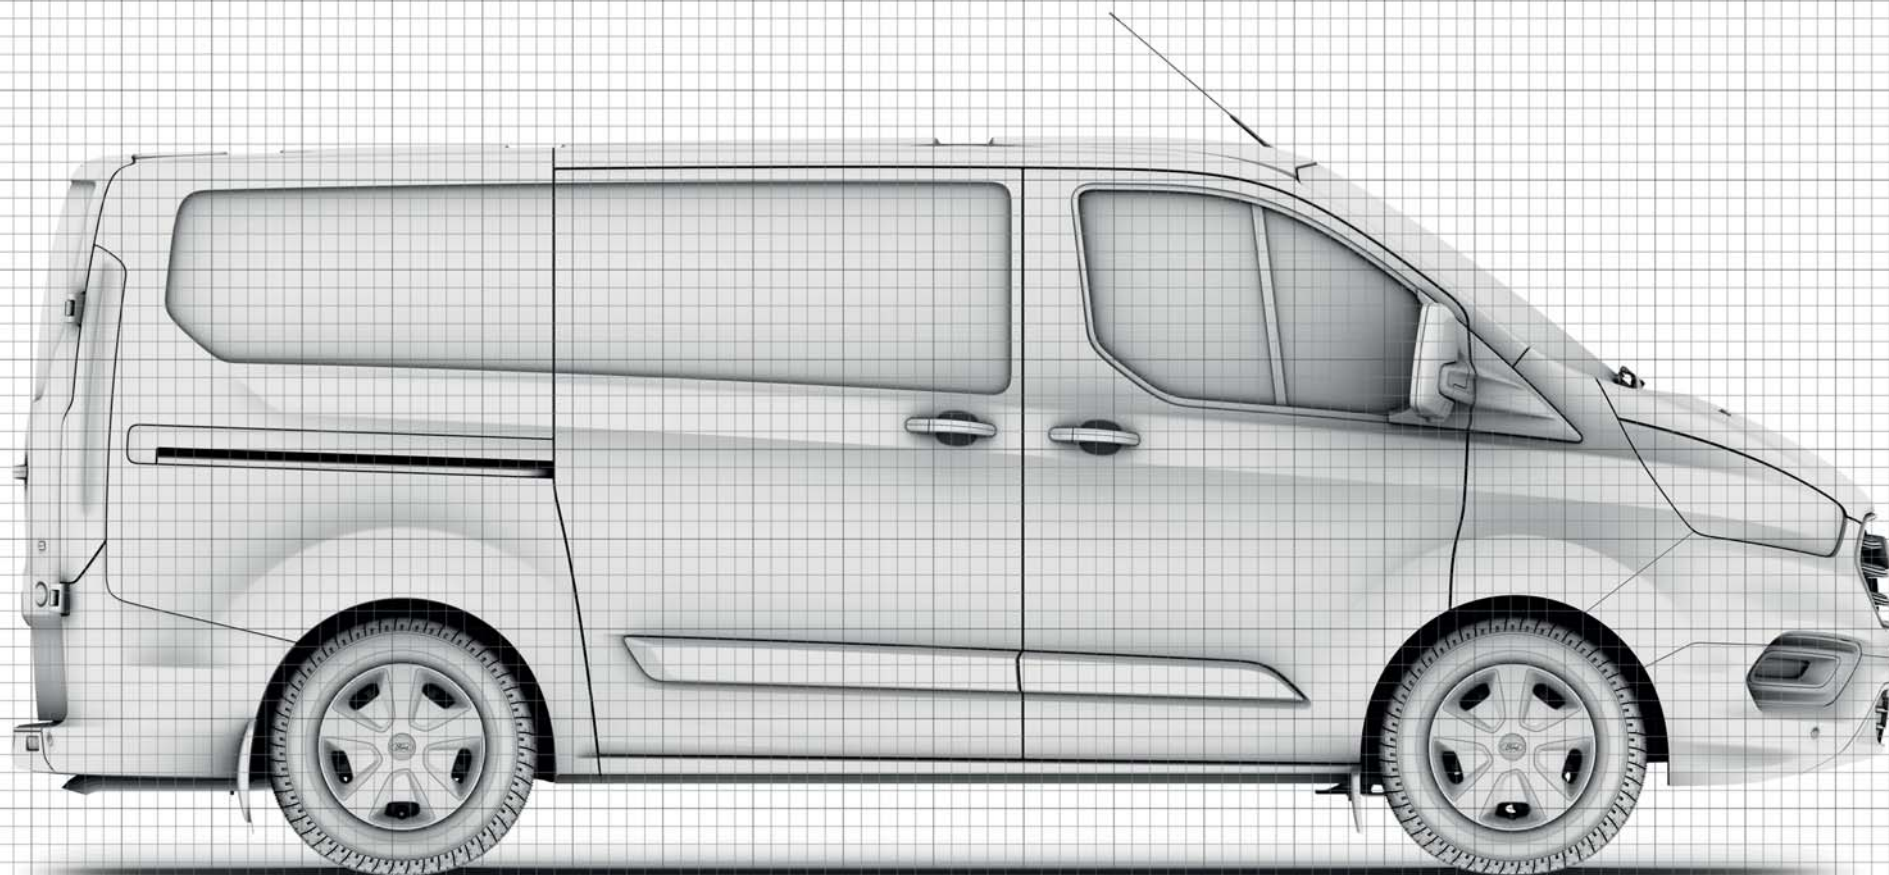

burrows

4_V362_M_L_44238

Transit Custom Van Low Roof SWB/LWB

=200mm

Transit Custom Van Low Roof SWB

=200mm

Transit Custom Van Low Roof SWB

 = 200mm

Transit Custom Van Low Roof SWB

 =200mm

Transit Custom Van Low Roof SWB

=200mm

burrows[®]

4_V362_M_L_44160

Transit Custom Van Low Roof SWB

=200mm