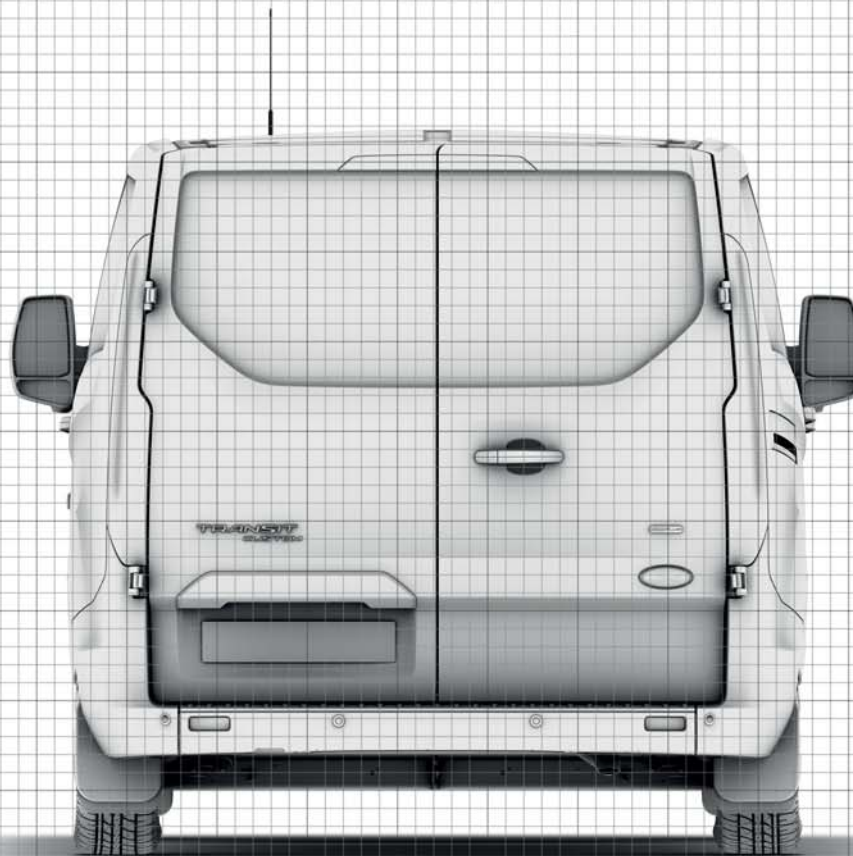

burrows

4_V362_M_L_44238

Transit Custom Van Low Roof SWB/LWB

=200mm

Transit Custom Van Low Roof SWB

=200mm

Transit Custom Van Low Roof SWB

 = 200mm

Transit Custom Van Low Roof SWB

 =200mm

Transit Custom Van Low Roof SWB

=200mm

burrows[®]

4_V362_M_L_44160

Transit Custom Van Low Roof SWB

=200mm