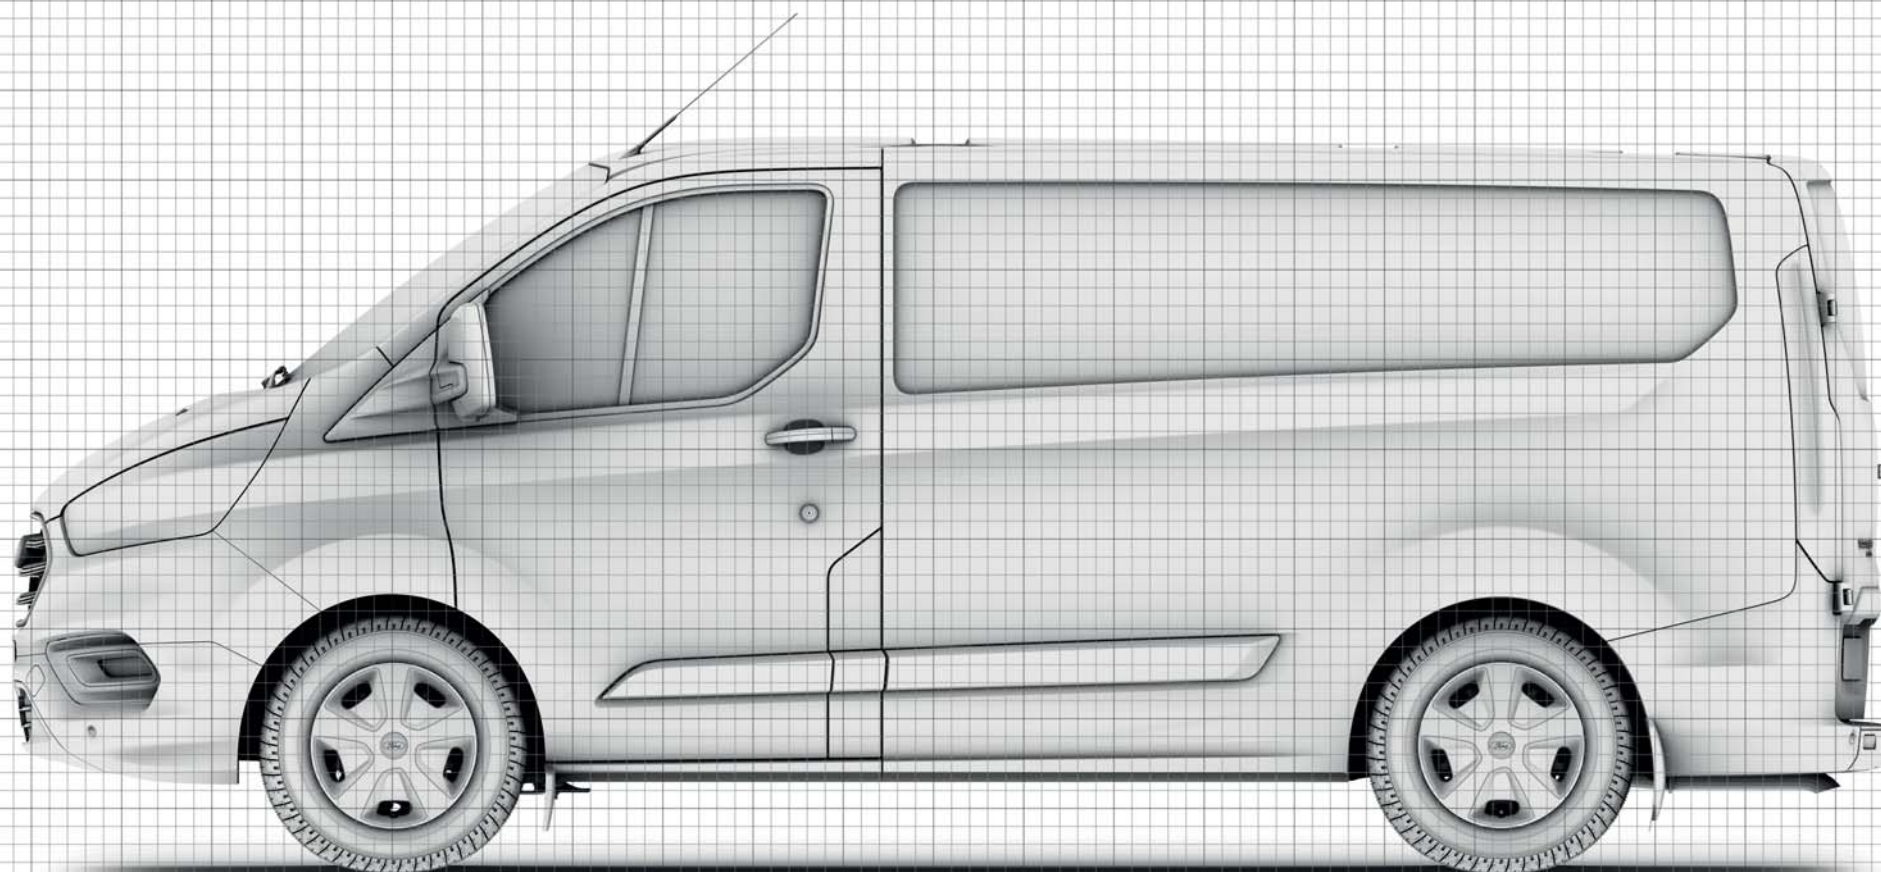

burrows

4_V362_M_L_44238

Transit Custom Van Low Roof SWB/LWB

=200mm

Transit Custom Van Low Roof SWB

=200mm

Transit Custom Van Low Roof SWB

 = 200mm

Transit Custom Van Low Roof SWB

 =200mm

Transit Custom Van Low Roof SWB

=200mm

burrows[®]

4_V362_M_L_44160

Transit Custom Van Low Roof SWB

=200mm