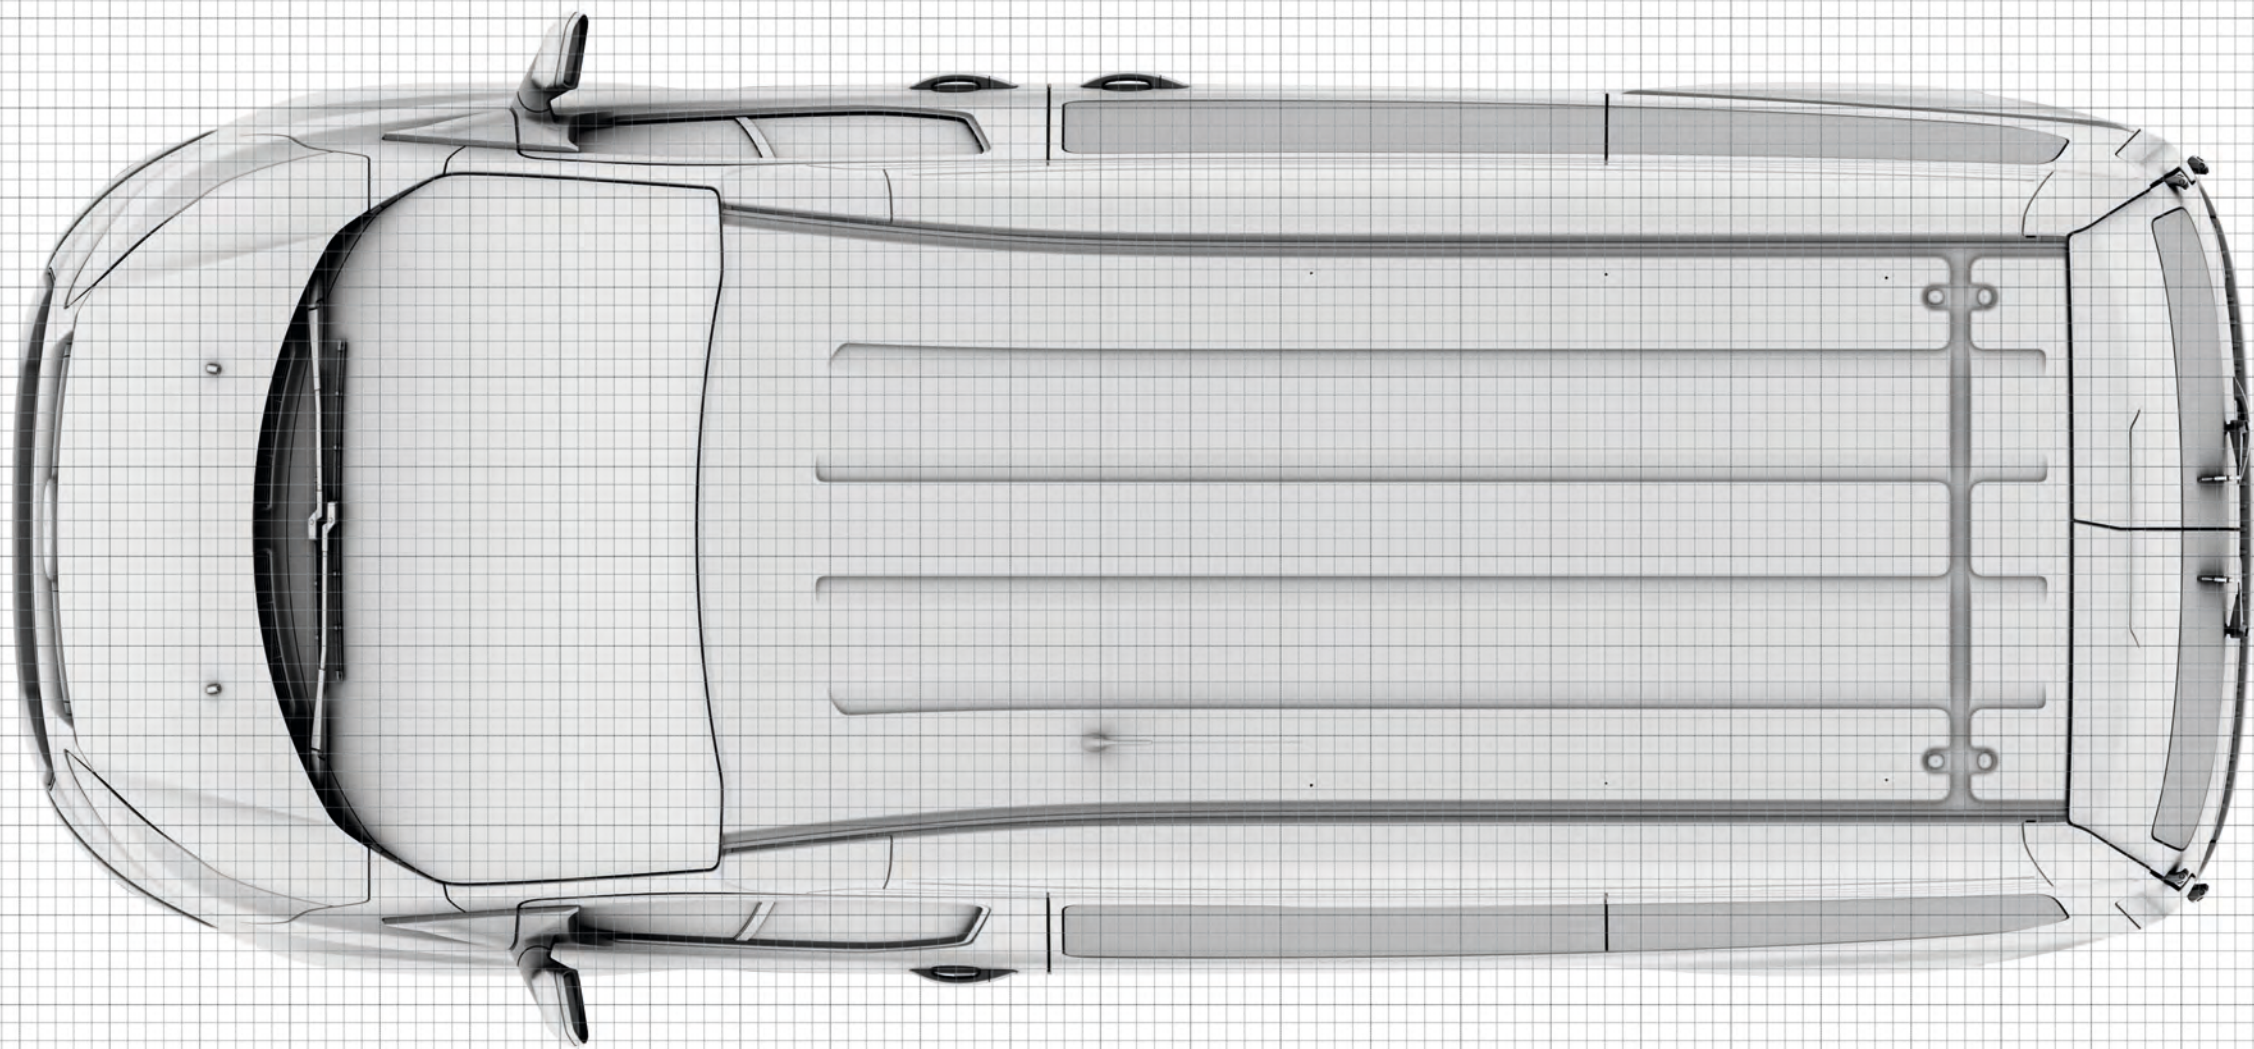

Transit Custom Kombi High Roof SWB

 = 200mm

Transit Custom Kombi High Roof SWB

 = 200mm

Transit Custom Kombi High Roof SWB

 = 200mm

Transit Custom Kombi High Roof SWB

 = 200mm

Transit Custom Kombi High Roof SWB

 = 200mm

Transit Custom Kombi High Roof SWB