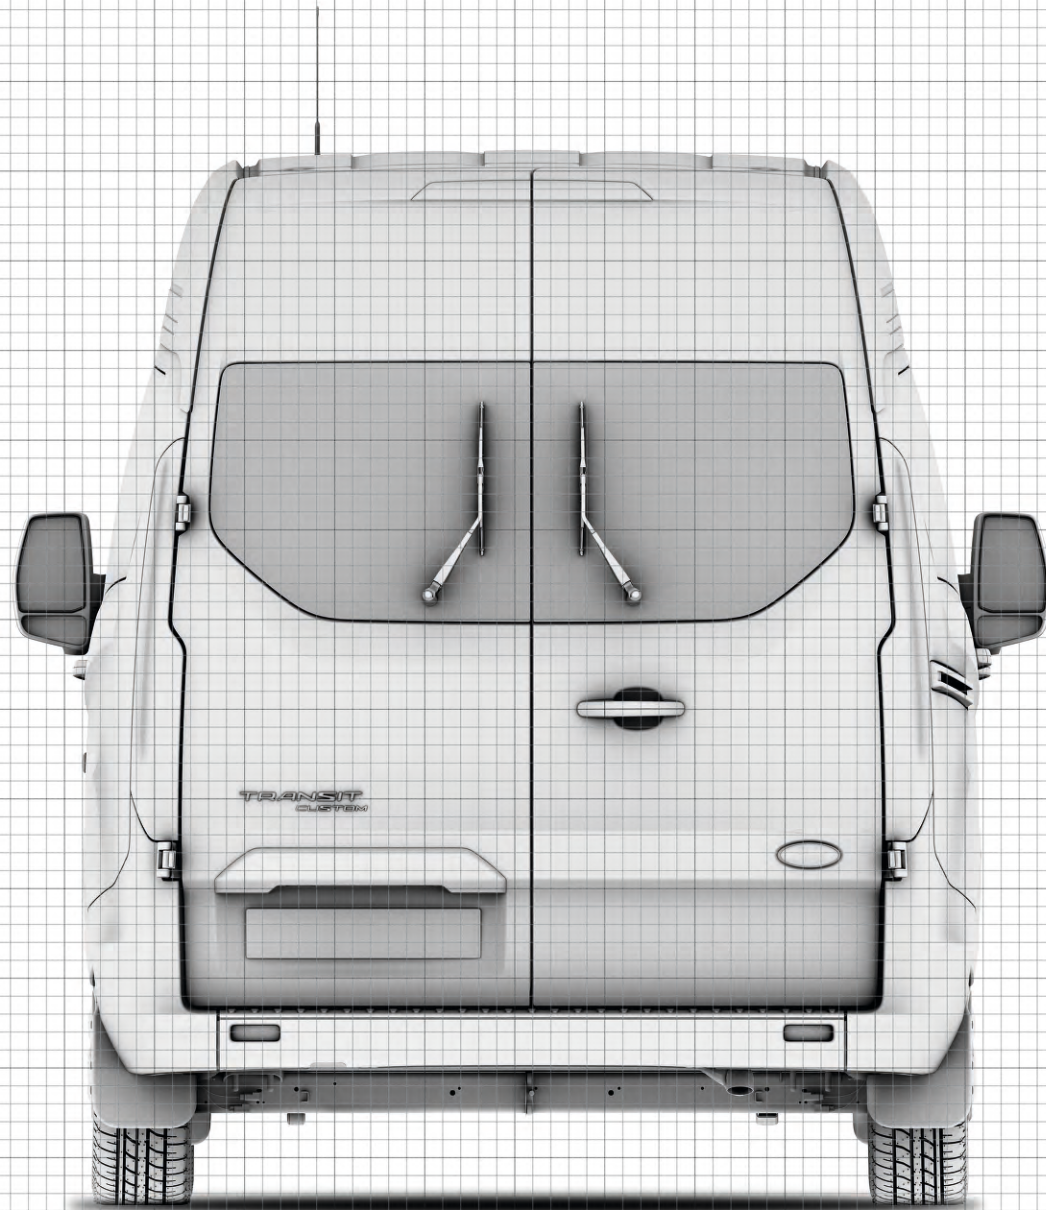

Transit Custom Kombi High Roof SWB

 = 200mm

Transit Custom Kombi High Roof SWB

 = 200mm

Transit Custom Kombi High Roof SWB

 = 200mm

Transit Custom Kombi High Roof SWB

 = 200mm

Transit Custom Kombi High Roof SWB

 = 200mm

Transit Custom Kombi High Roof SWB