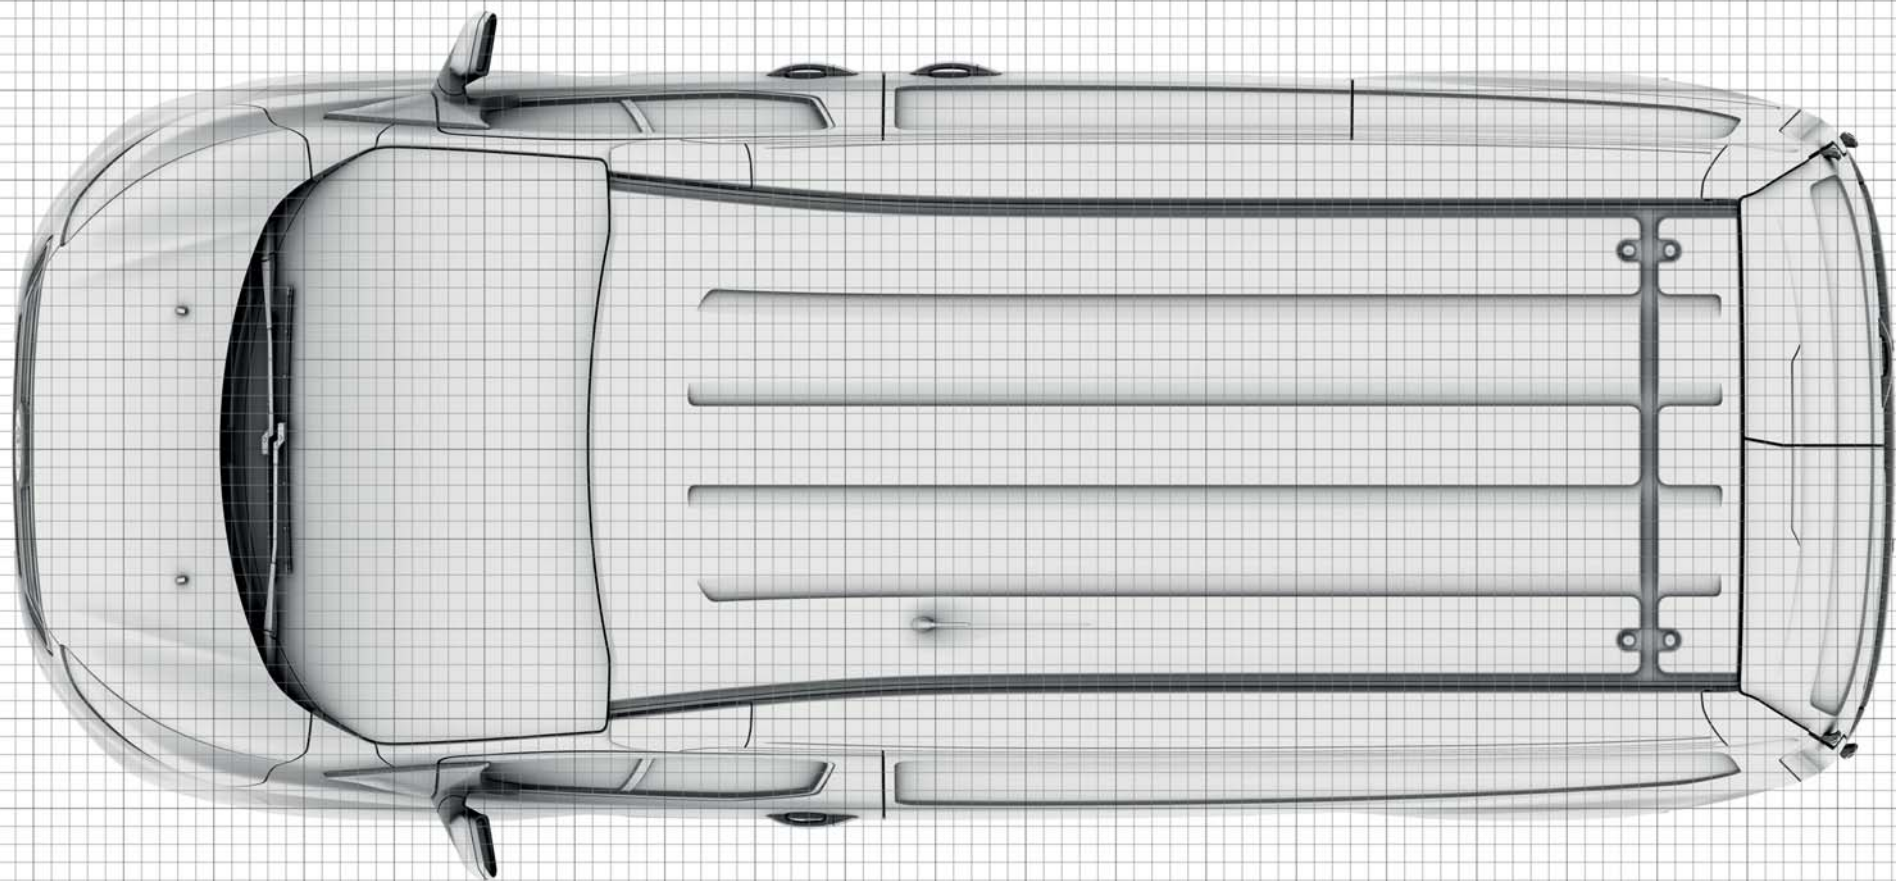

burrows[®]

4_V362_M_L_44237

Transit Custom Van High Roof SWB/LWB

=200mm

Transit Custom Van High Roof SWB

 =200mm

Transit Custom Van High Roof SWB

 =200mm

Transit Custom Van High Roof SWB

 = 200mm

Transit Custom Van High Roof SWB

=200mm

burrows[®]

4_V362_M_L_44164

Transit Custom Van High Roof SWB

=200mm