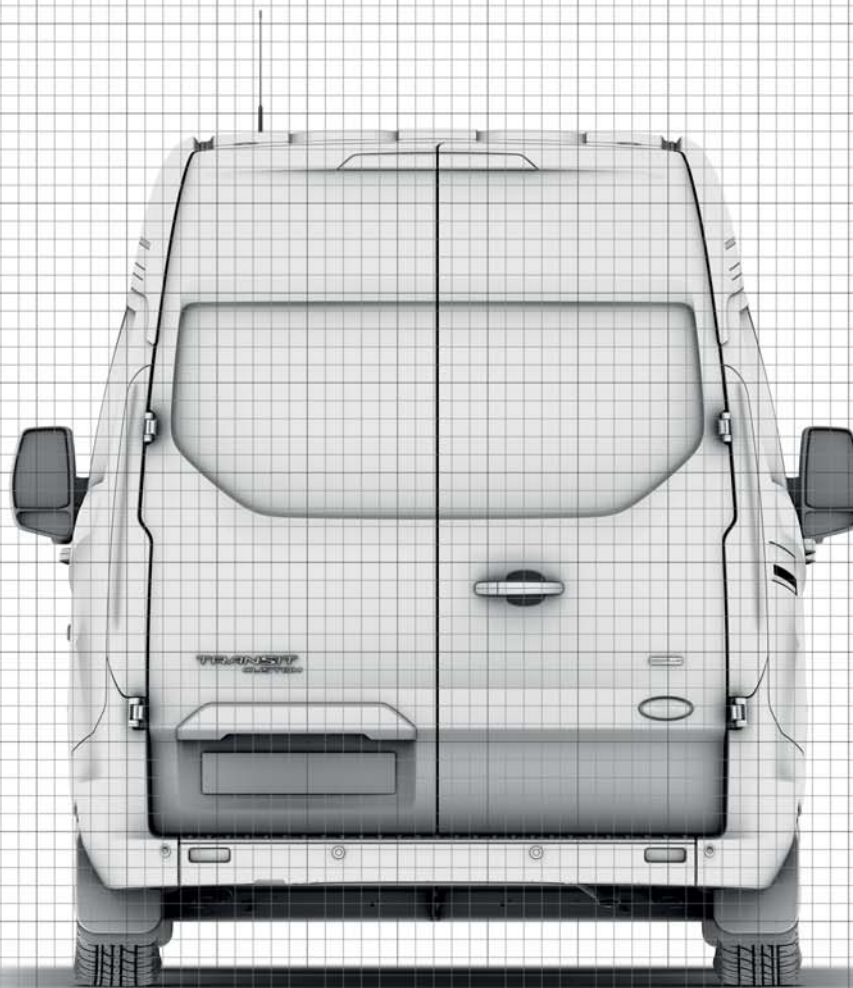

burrows[®]

4_V362_M_L_44237

Transit Custom Van High Roof SWB/LWB

=200mm

Transit Custom Van High Roof SWB

 =200mm

Transit Custom Van High Roof SWB

 =200mm

Transit Custom Van High Roof SWB

 = 200mm

Transit Custom Van High Roof SWB

=200mm

burrows[®]

4_V362_M_L_44164

Transit Custom Van High Roof SWB

=200mm