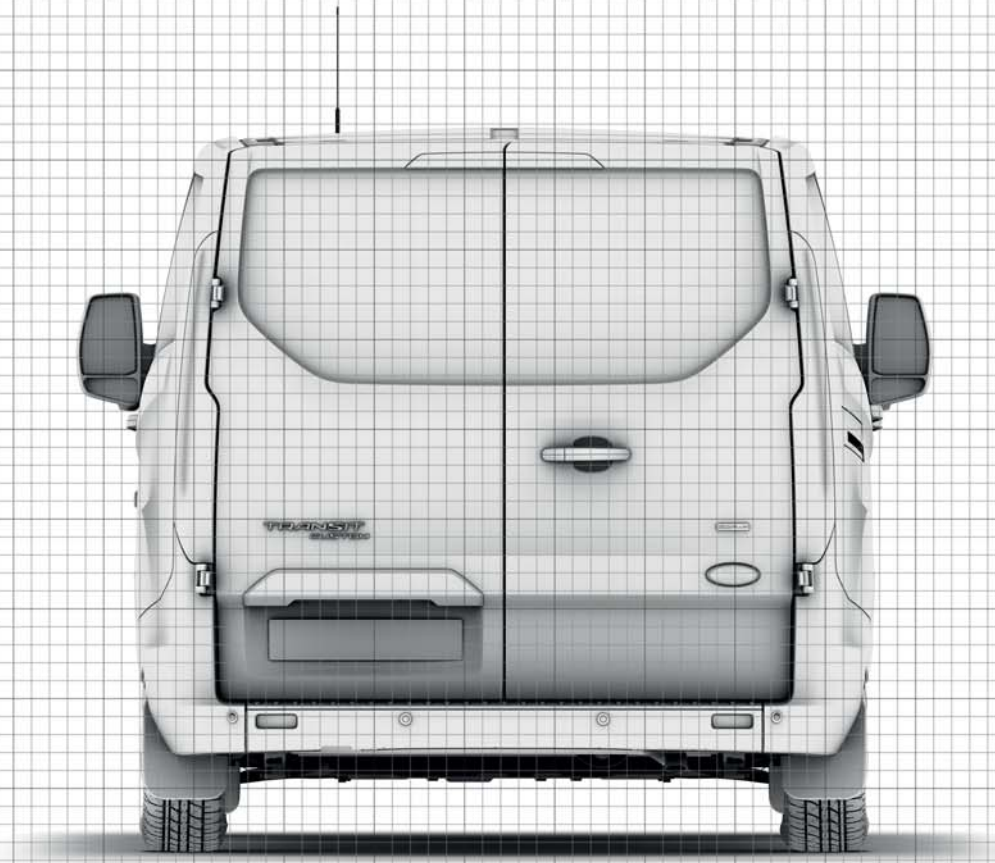

burrows

4\_V362\_M\_L\_44238

Transit Custom Van Low Roof SWB/LWB

=200mm

Transit Custom Van Low Roof LWB

 =200mm

Transit Custom Van Low Roof LWB

 =200mm

Transit Custom Van Low Roof LWB

 =200mm

Transit Custom Van Low Roof LWB

 =200mm

burrows<sup>®</sup> 4\_V362\_M\_L\_44162 

Transit Custom Van Low Roof LWB

=200mm