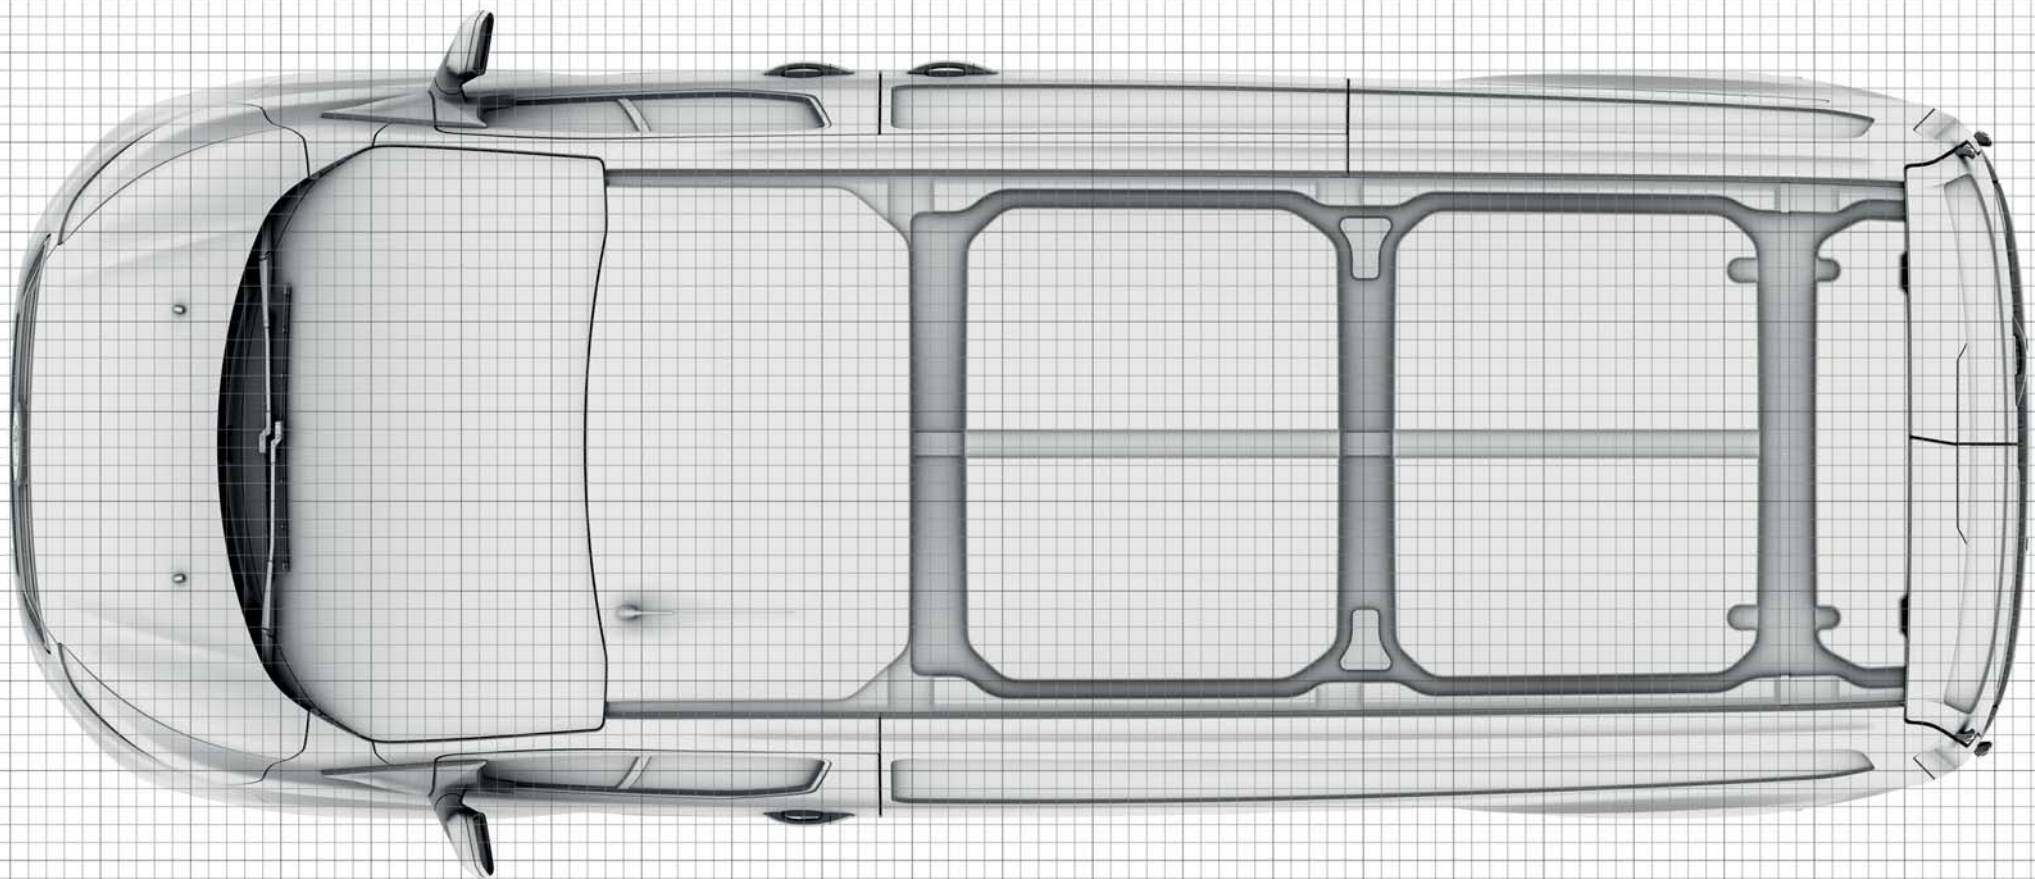

burrows

4\_V362\_M\_L\_44238

Transit Custom Van Low Roof SWB/LWB

=200mm

Transit Custom Van Low Roof LWB

 =200mm

Transit Custom Van Low Roof LWB

 =200mm

Transit Custom Van Low Roof LWB

 =200mm

Transit Custom Van Low Roof LWB

 =200mm

burrows<sup>®</sup> 4\_V362\_M\_L\_44162 

Transit Custom Van Low Roof LWB

=200mm