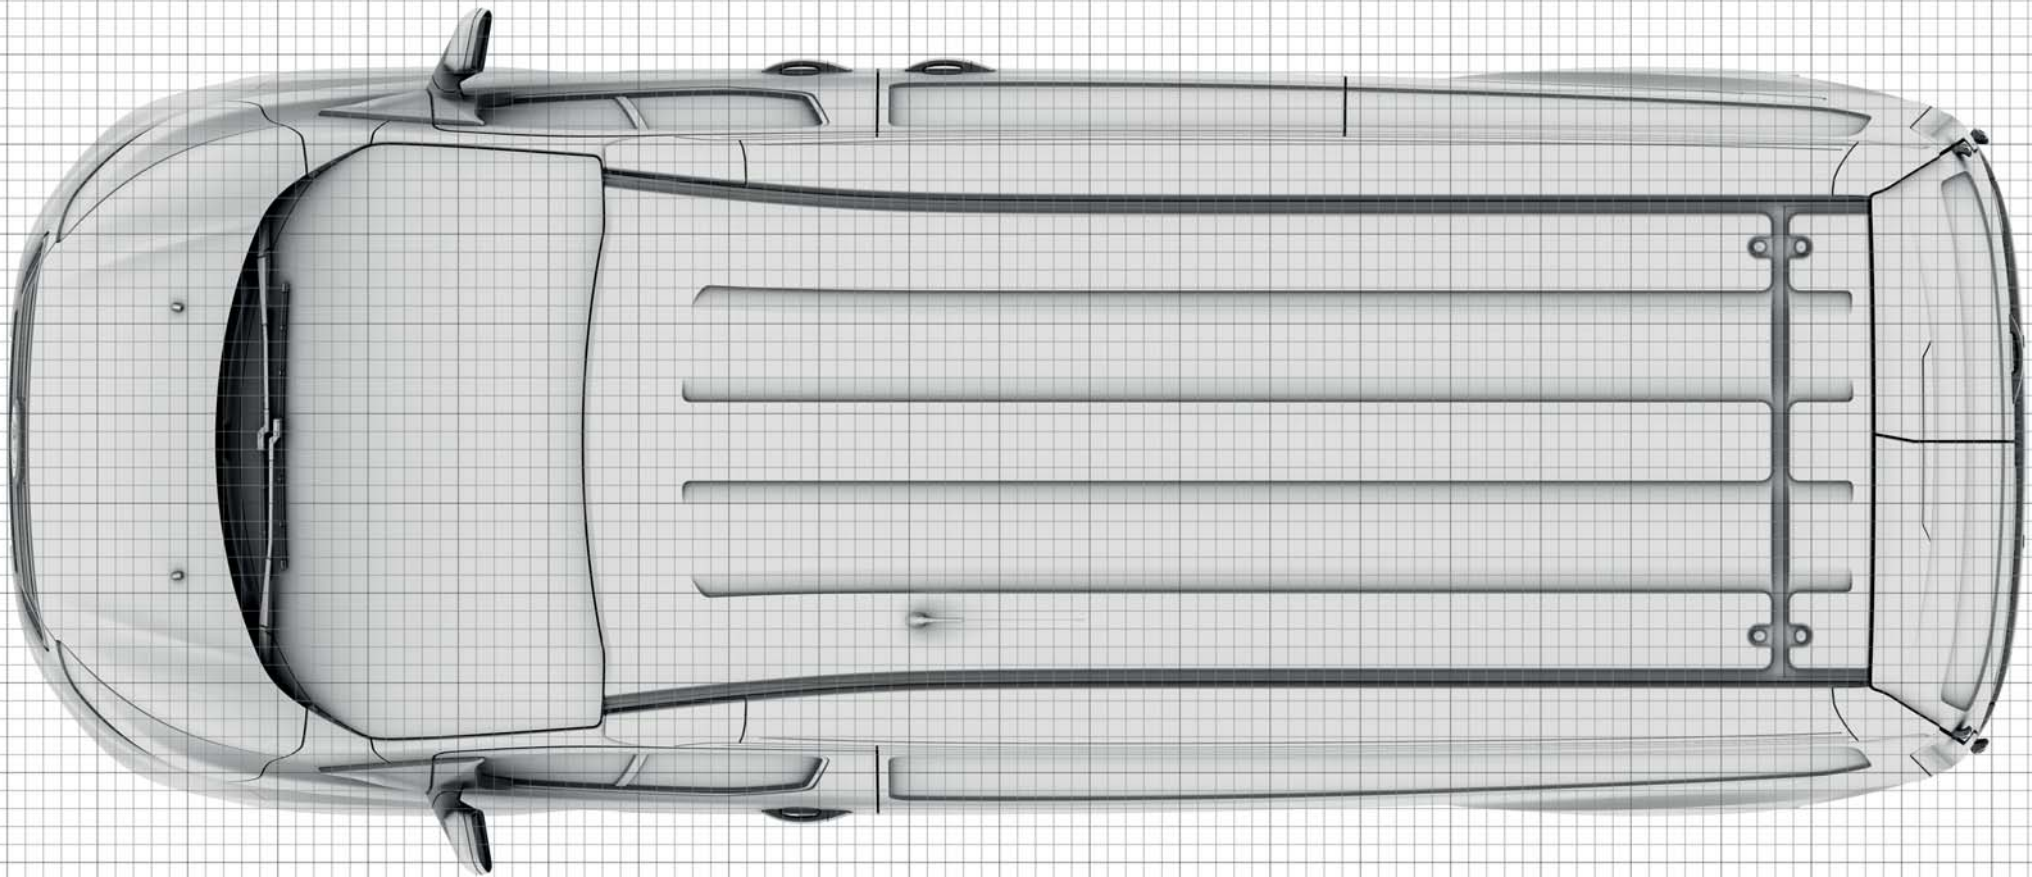

burrows[®]

4_V362_M_L_44237

Transit Custom Van High Roof SWB/LWB

=200mm

Transit Custom Van High Roof LWB

 =200mm

Transit Custom Van High Roof LWB

 =200mm

Transit Custom Van High Roof LWB

 =200mm

Transit Custom Van High Roof LWB

=200mm

burrows[®]

4_V362_M_L_44166

Transit Custom Van High Roof LWB

 = 200mm