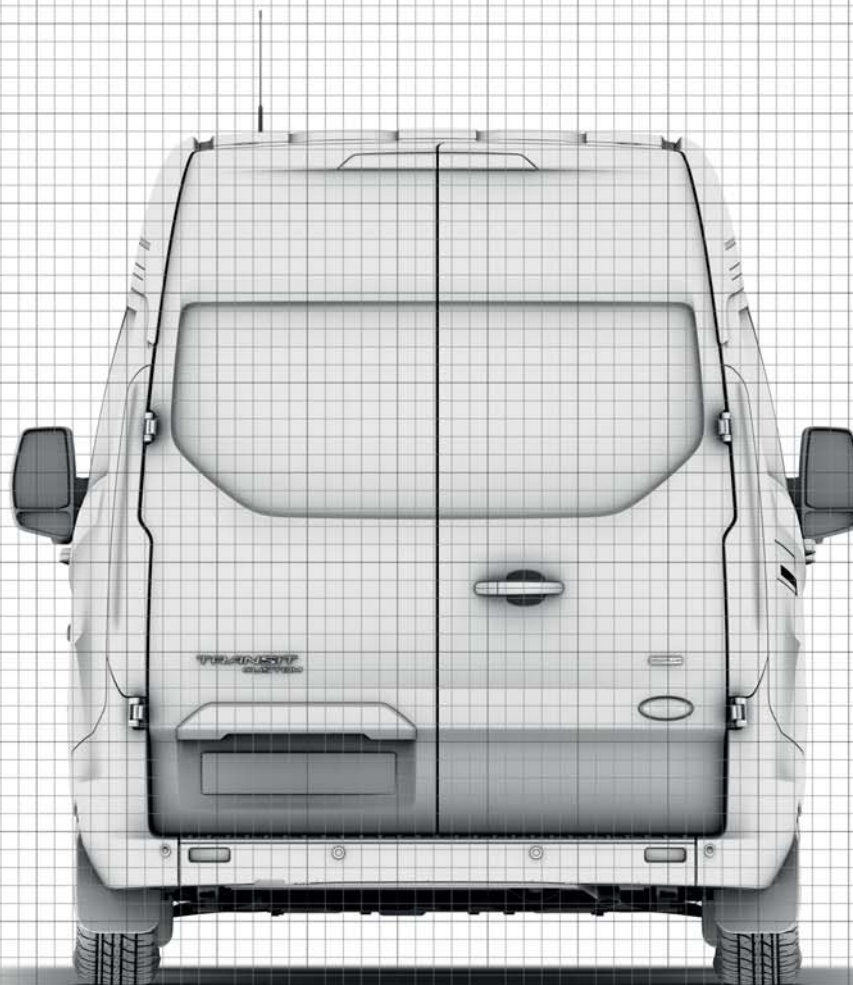

burrows[®]

4_V362_M_L_44237

Transit Custom Van High Roof SWB/LWB

=200mm

Transit Custom Van High Roof LWB

 =200mm

Transit Custom Van High Roof LWB

 =200mm

Transit Custom Van High Roof LWB

 =200mm

Transit Custom Van High Roof LWB

=200mm

burrows[®]

4_V362_M_L_44166

Transit Custom Van High Roof LWB

 = 200mm