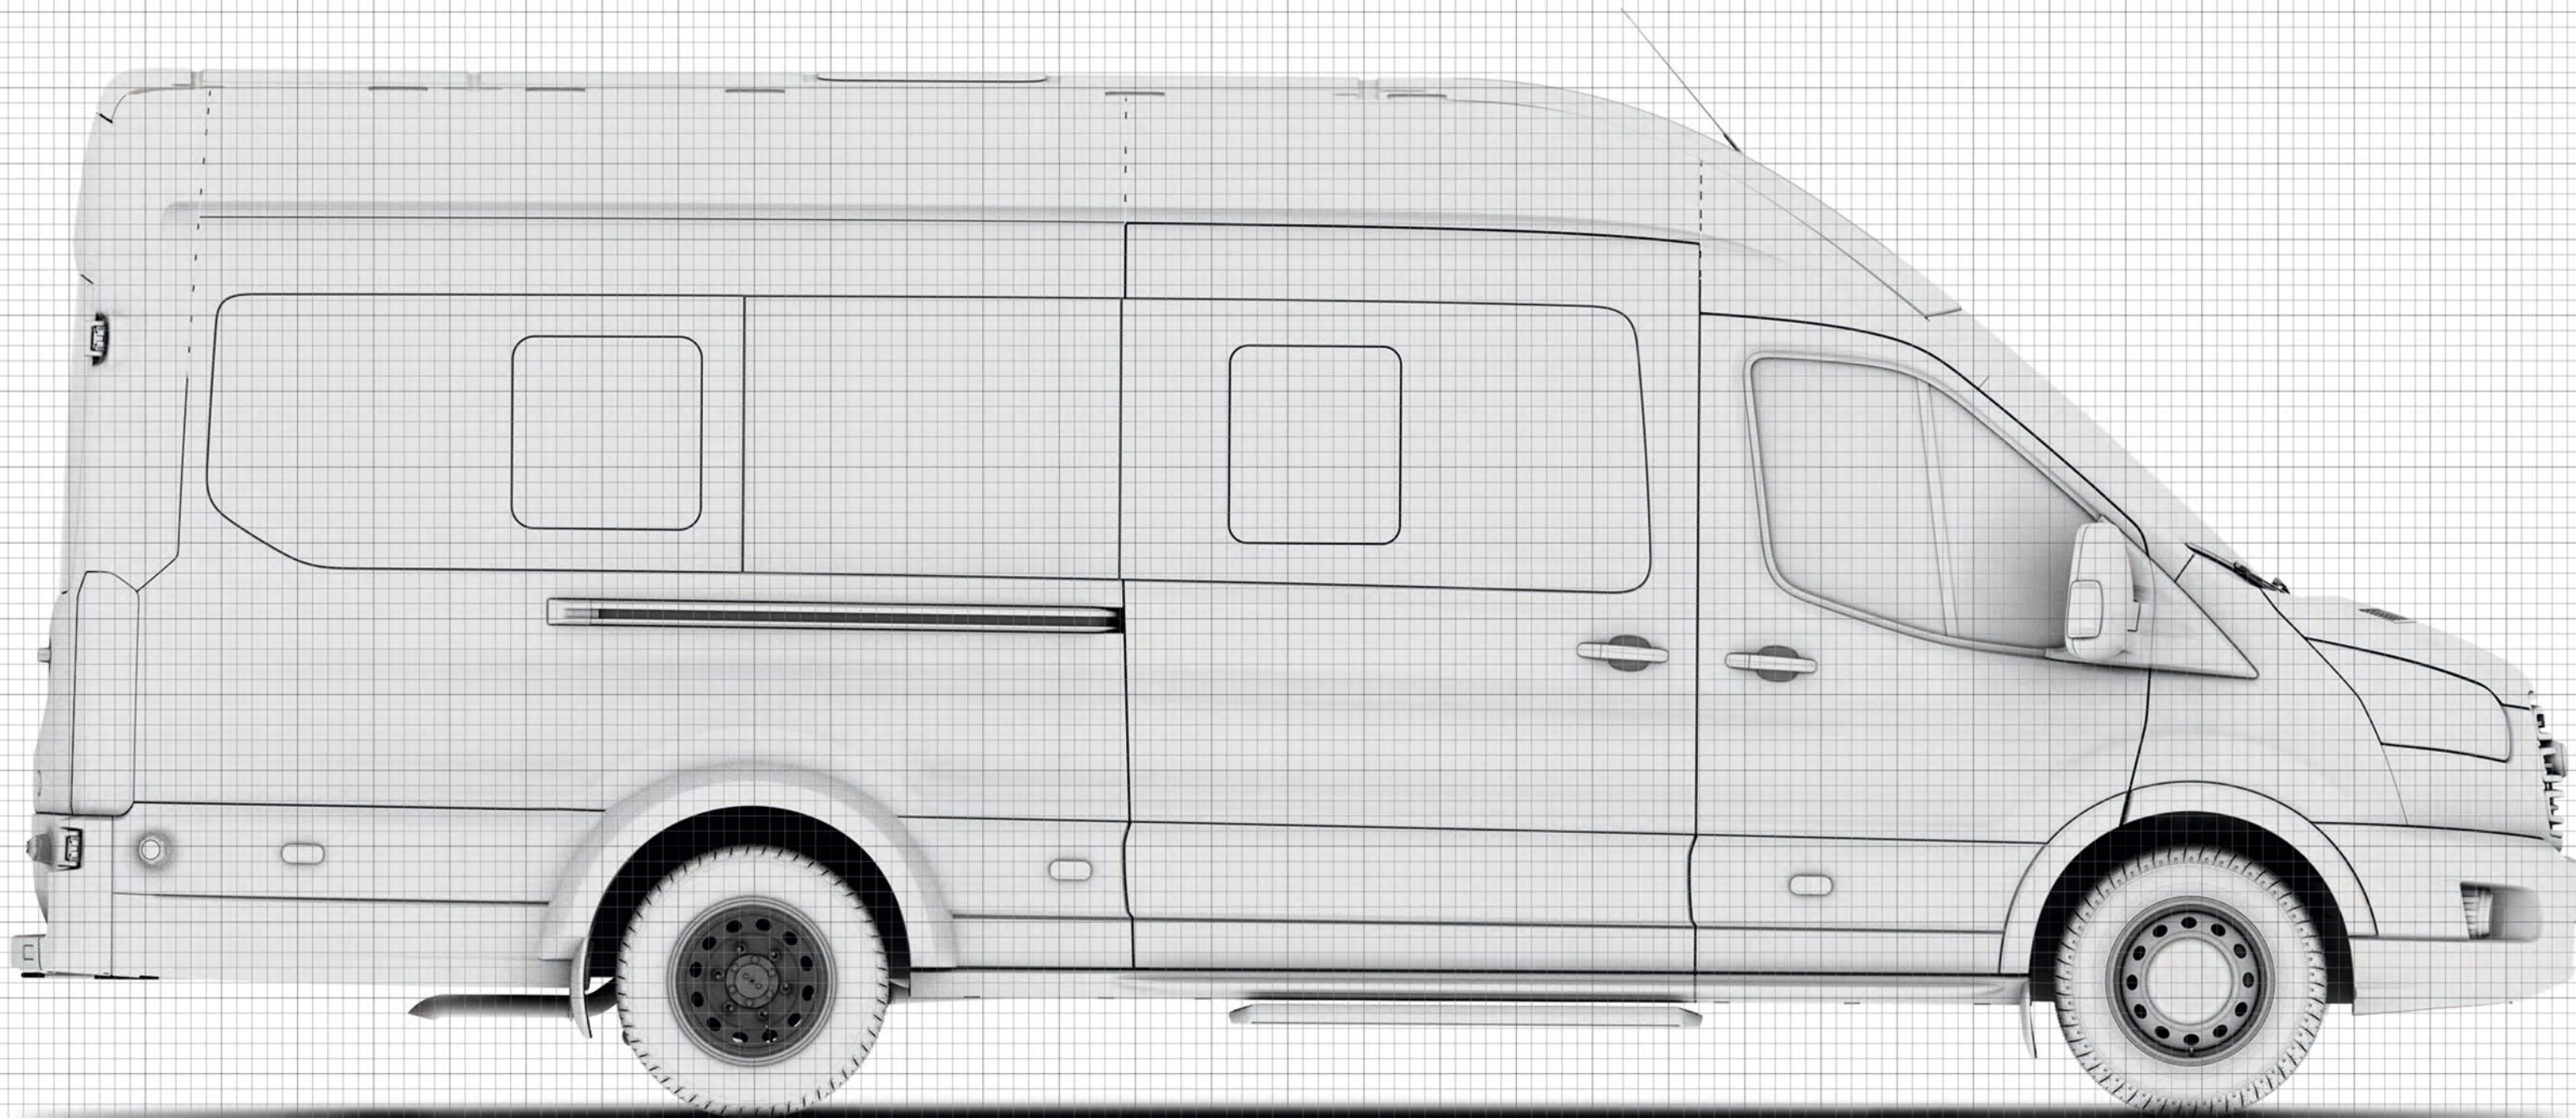

Transit Minibus High Roof LWB EF

Transit Minibus High Roof LWB EF

□ = 200mm

Transit Minibus High Roof LWB EF

 = 200mm

Transit Minibus High Roof LWB EF