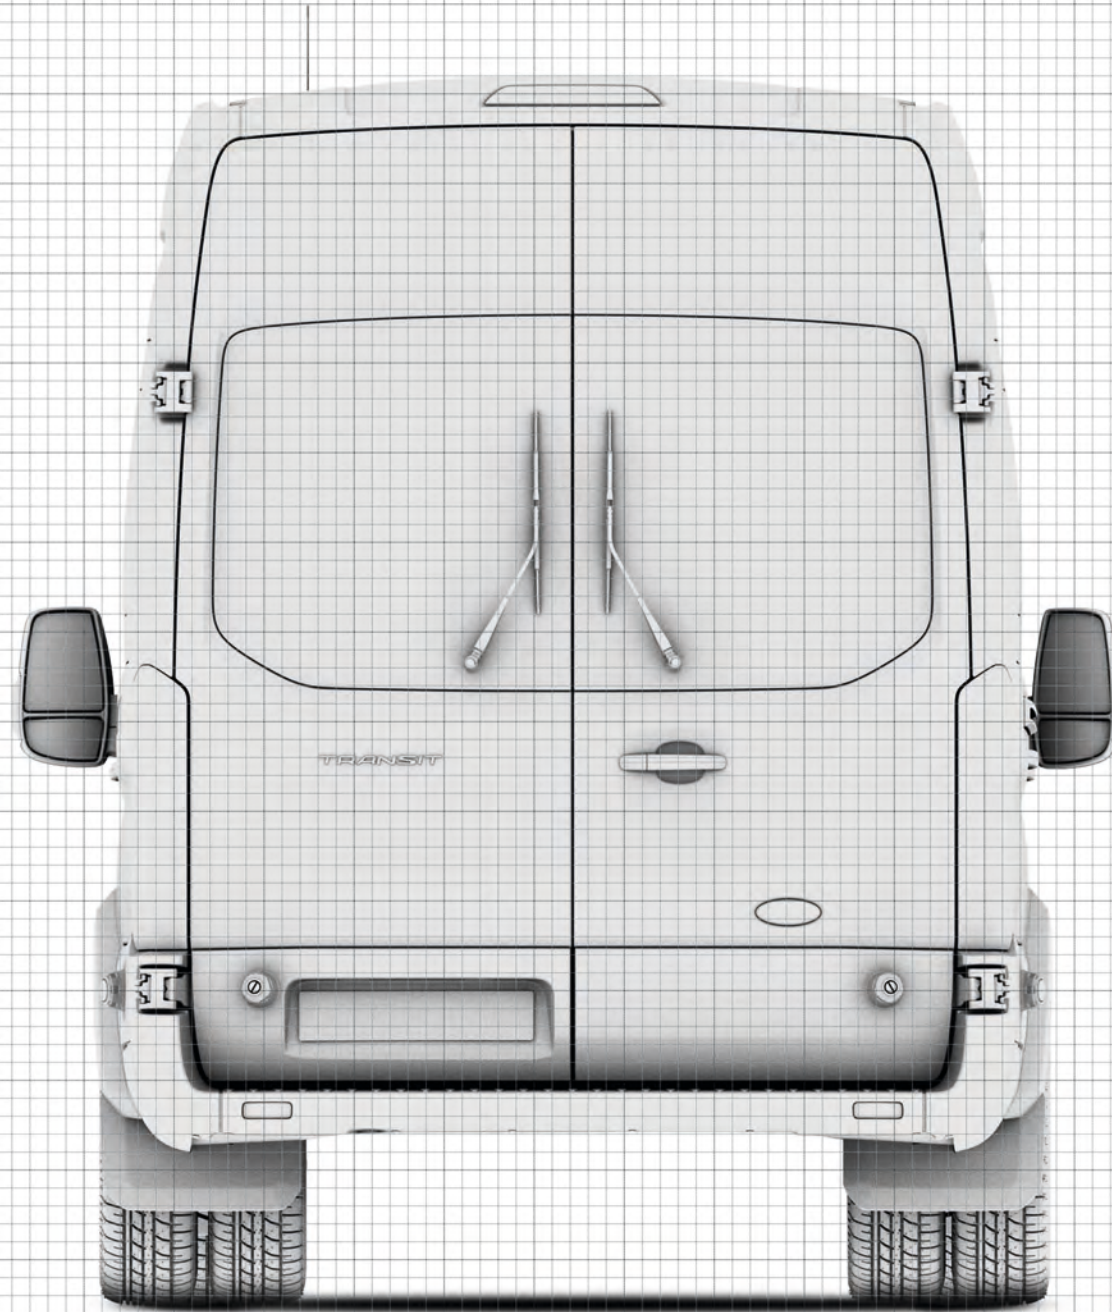

Transit Minibus High Roof LWB EF

Transit Minibus High Roof LWB EF

□ = 200mm

Transit Minibus High Roof LWB EF

 = 200mm

Transit Minibus High Roof LWB EF