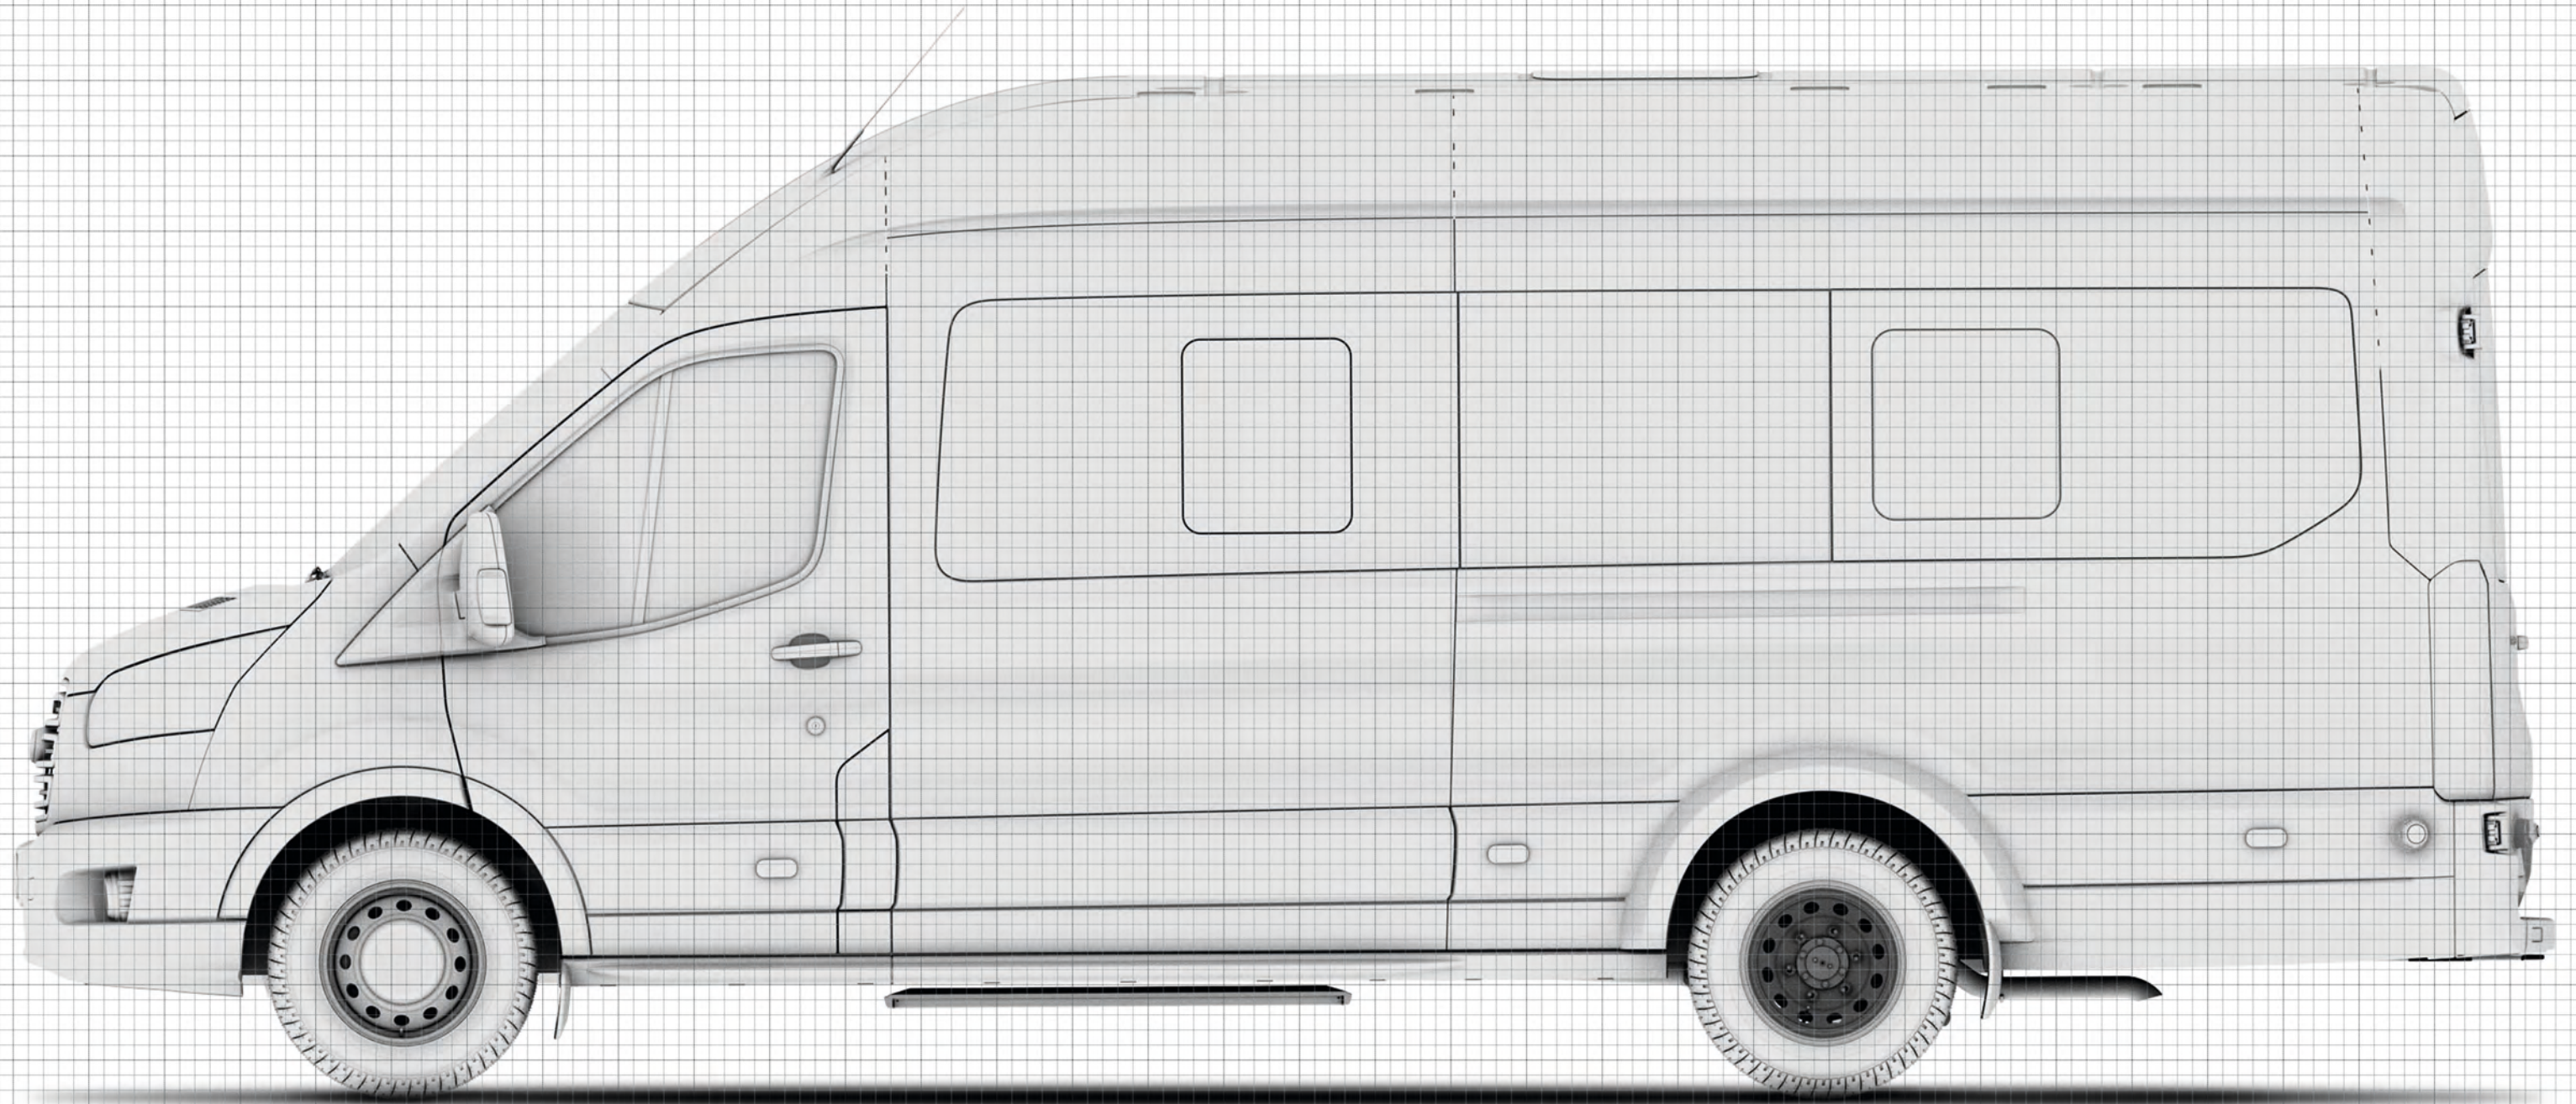

Transit Minibus High Roof LWB EF

Transit Minibus High Roof LWB EF

□ = 200mm

Transit Minibus High Roof LWB EF

 = 200mm

Transit Minibus High Roof LWB EF