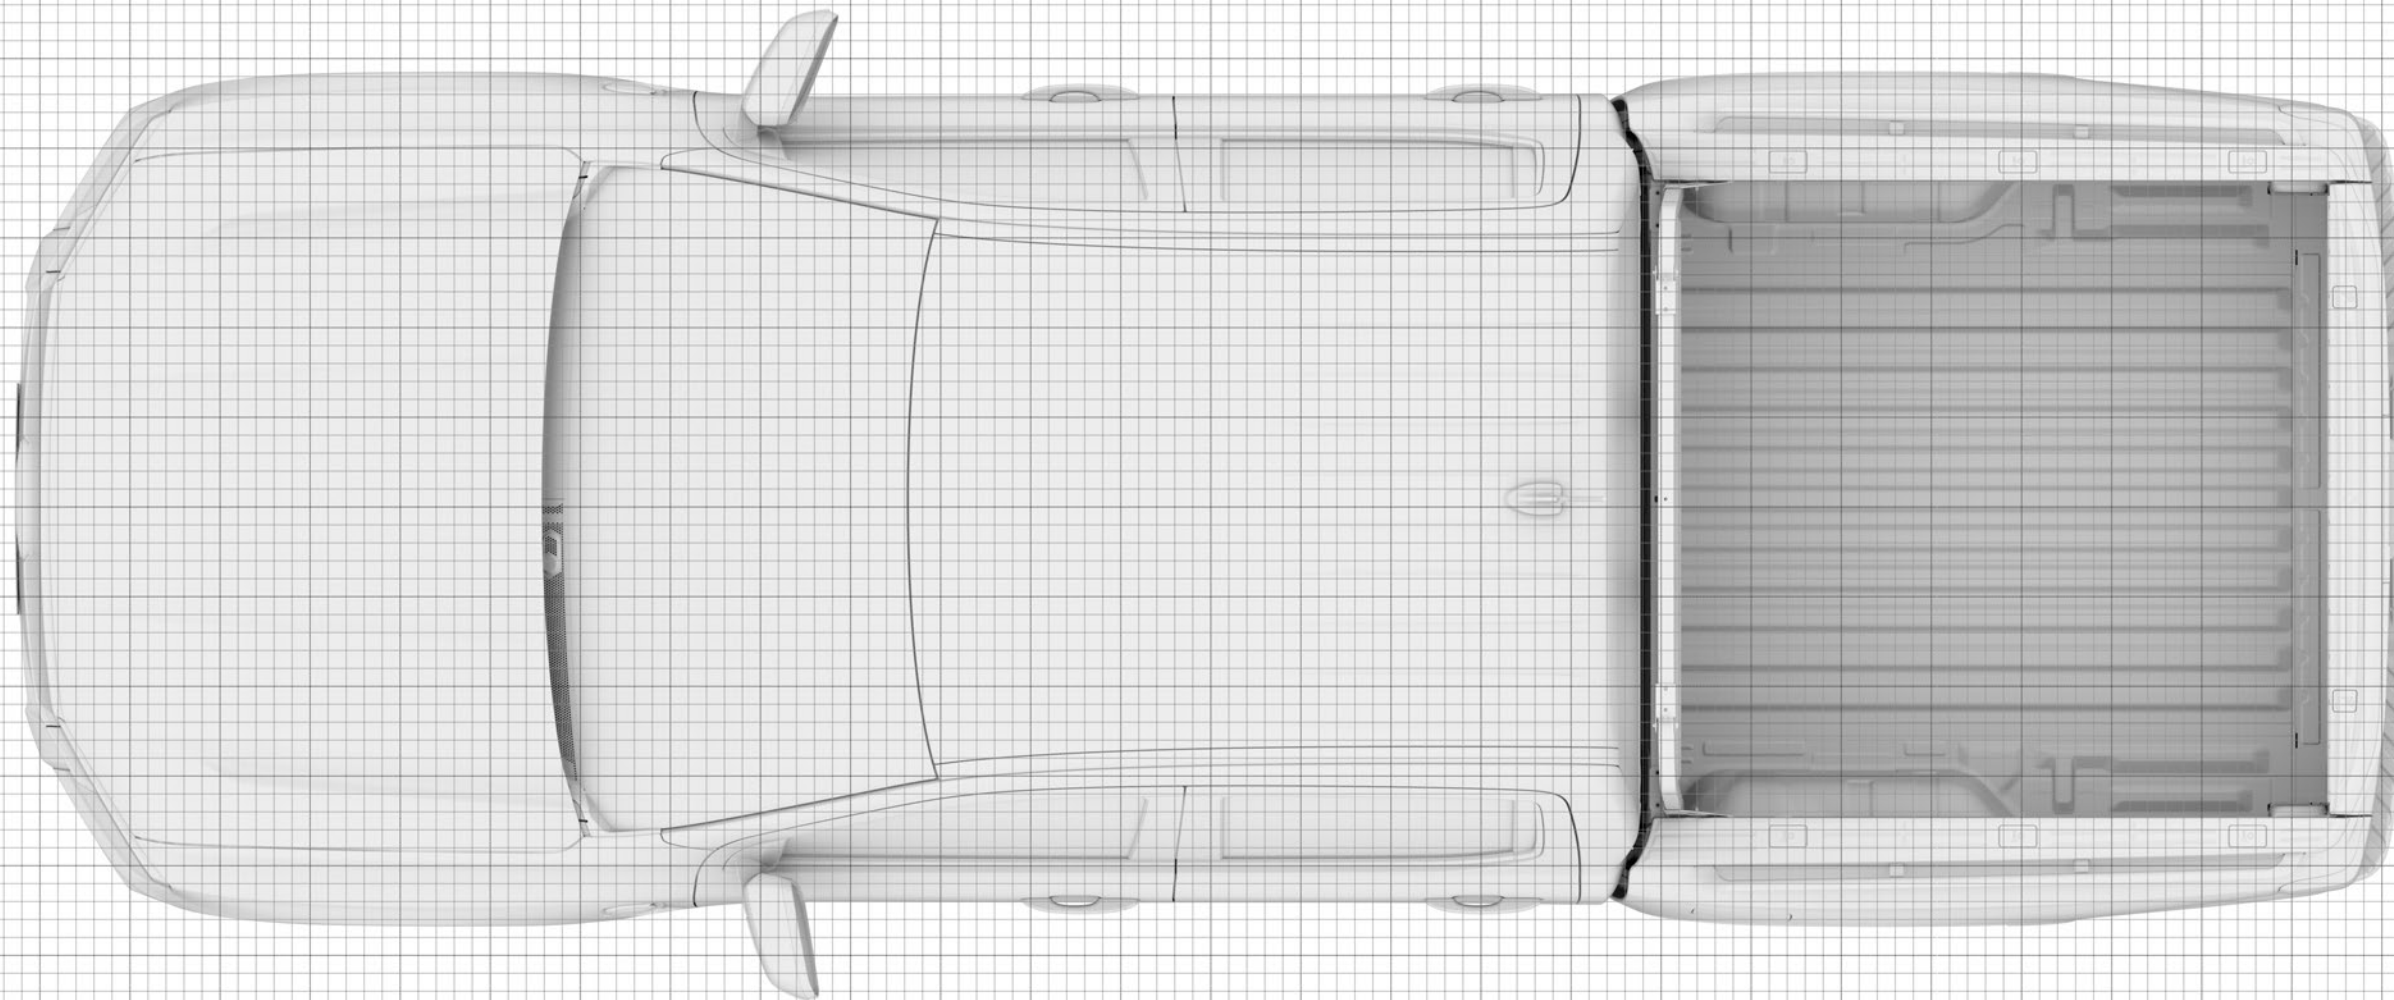

Ranger - All Bodystyles Front Profile

 =200mm

Ranger - All Bodystyles Rear Profile

 =200mm

Ranger - Double Cab Side Profile Left

 = 200mm

Ranger - Double Cab Side Profile Right

 =200mm

Ranger - Double Cab Top Down Profile

 =200mm