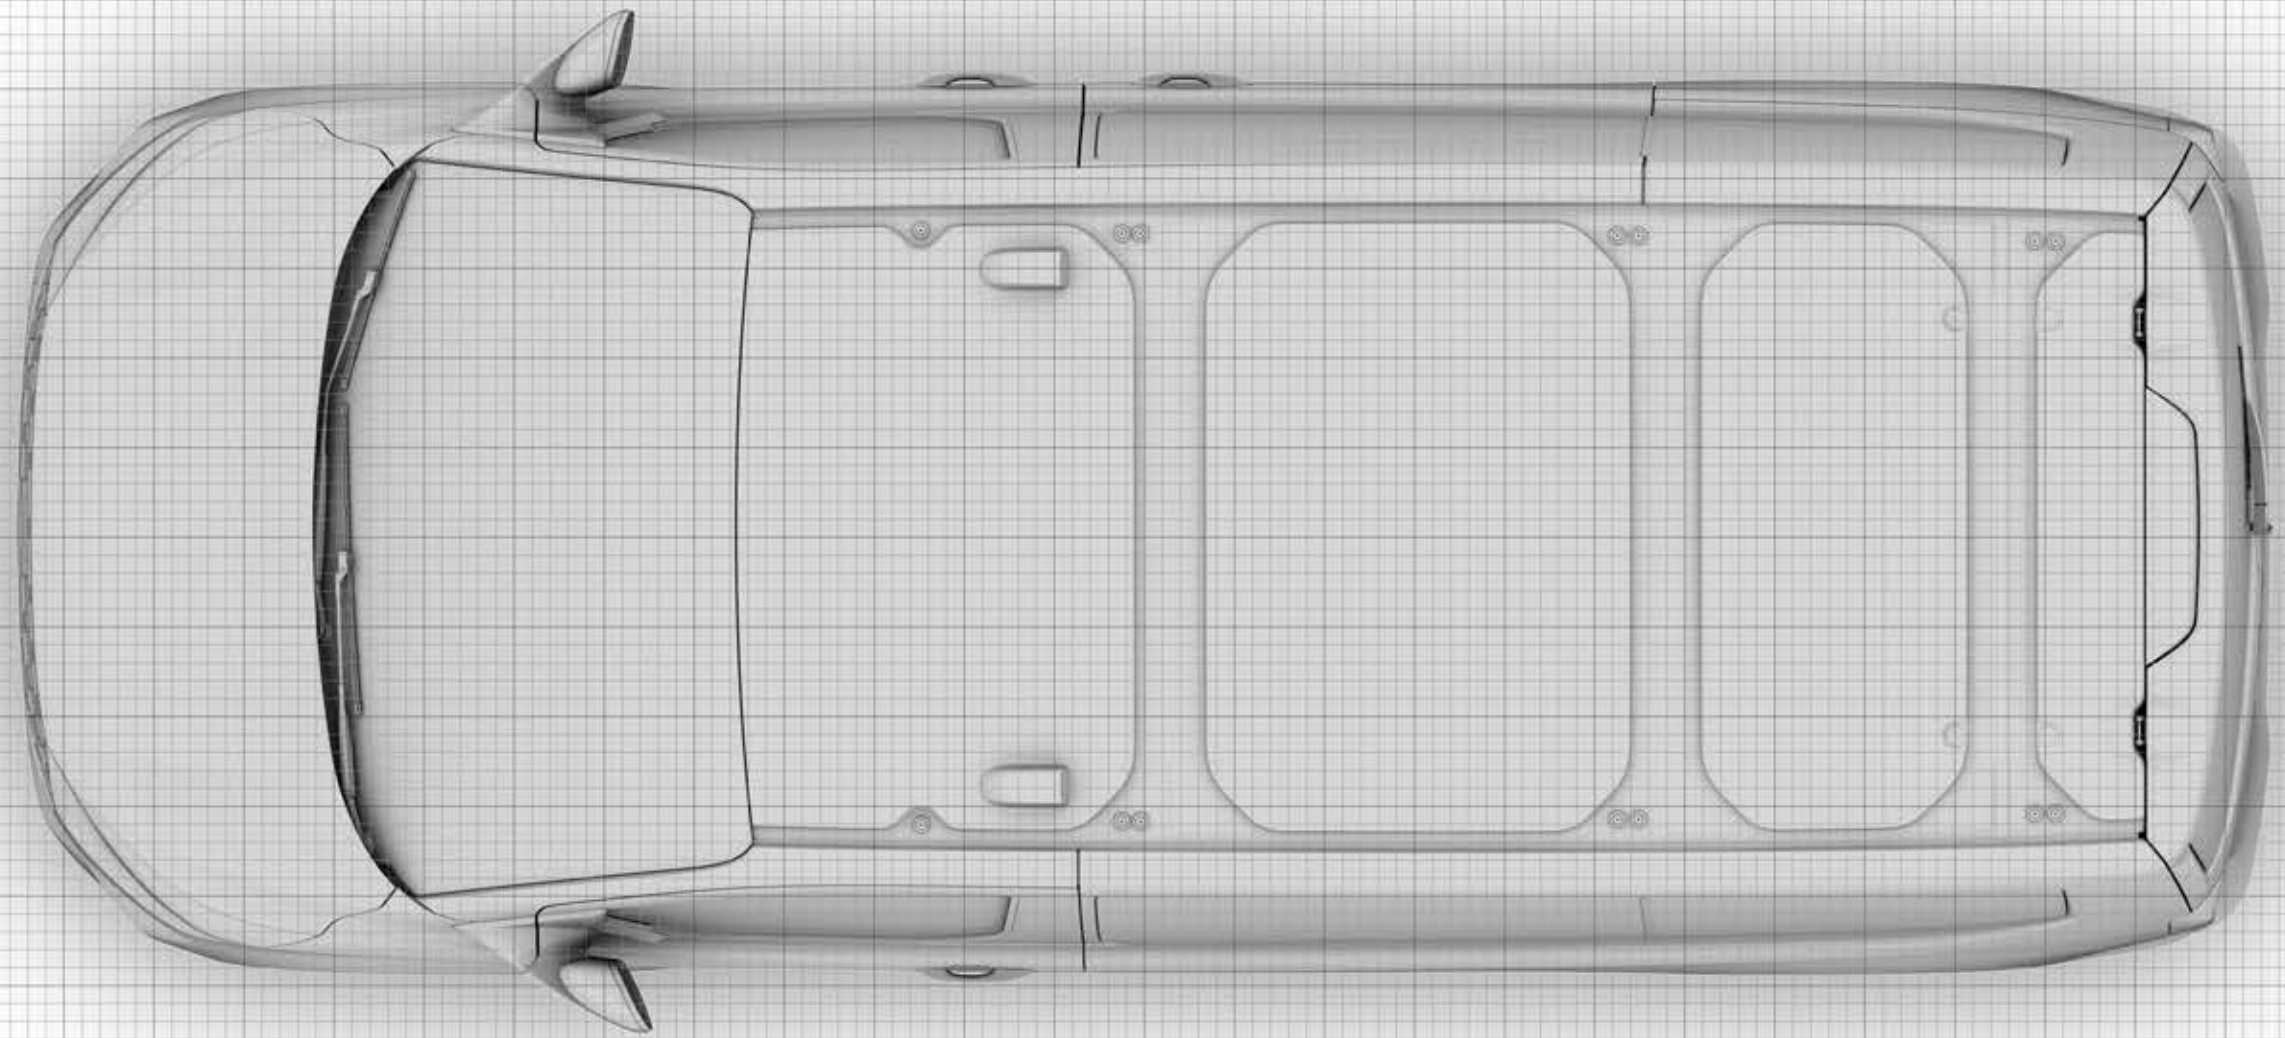

V710 Tourneo Custom L1 H1 - LHD Back Profile

=200mm

V710 Tourneo Custom L1 H1 - LHD Right Facing Side Profile

 =200mm

V710 Tourneo Custom L1 H1 - LHD Overhead Profile

 =200mm

V710 Tourneo Custom L1 H1 - LHD Left Facing Side Profile

 =200mm

V710 Tourneo Custom L1 H1 - LHD Front Profile

 =200mm