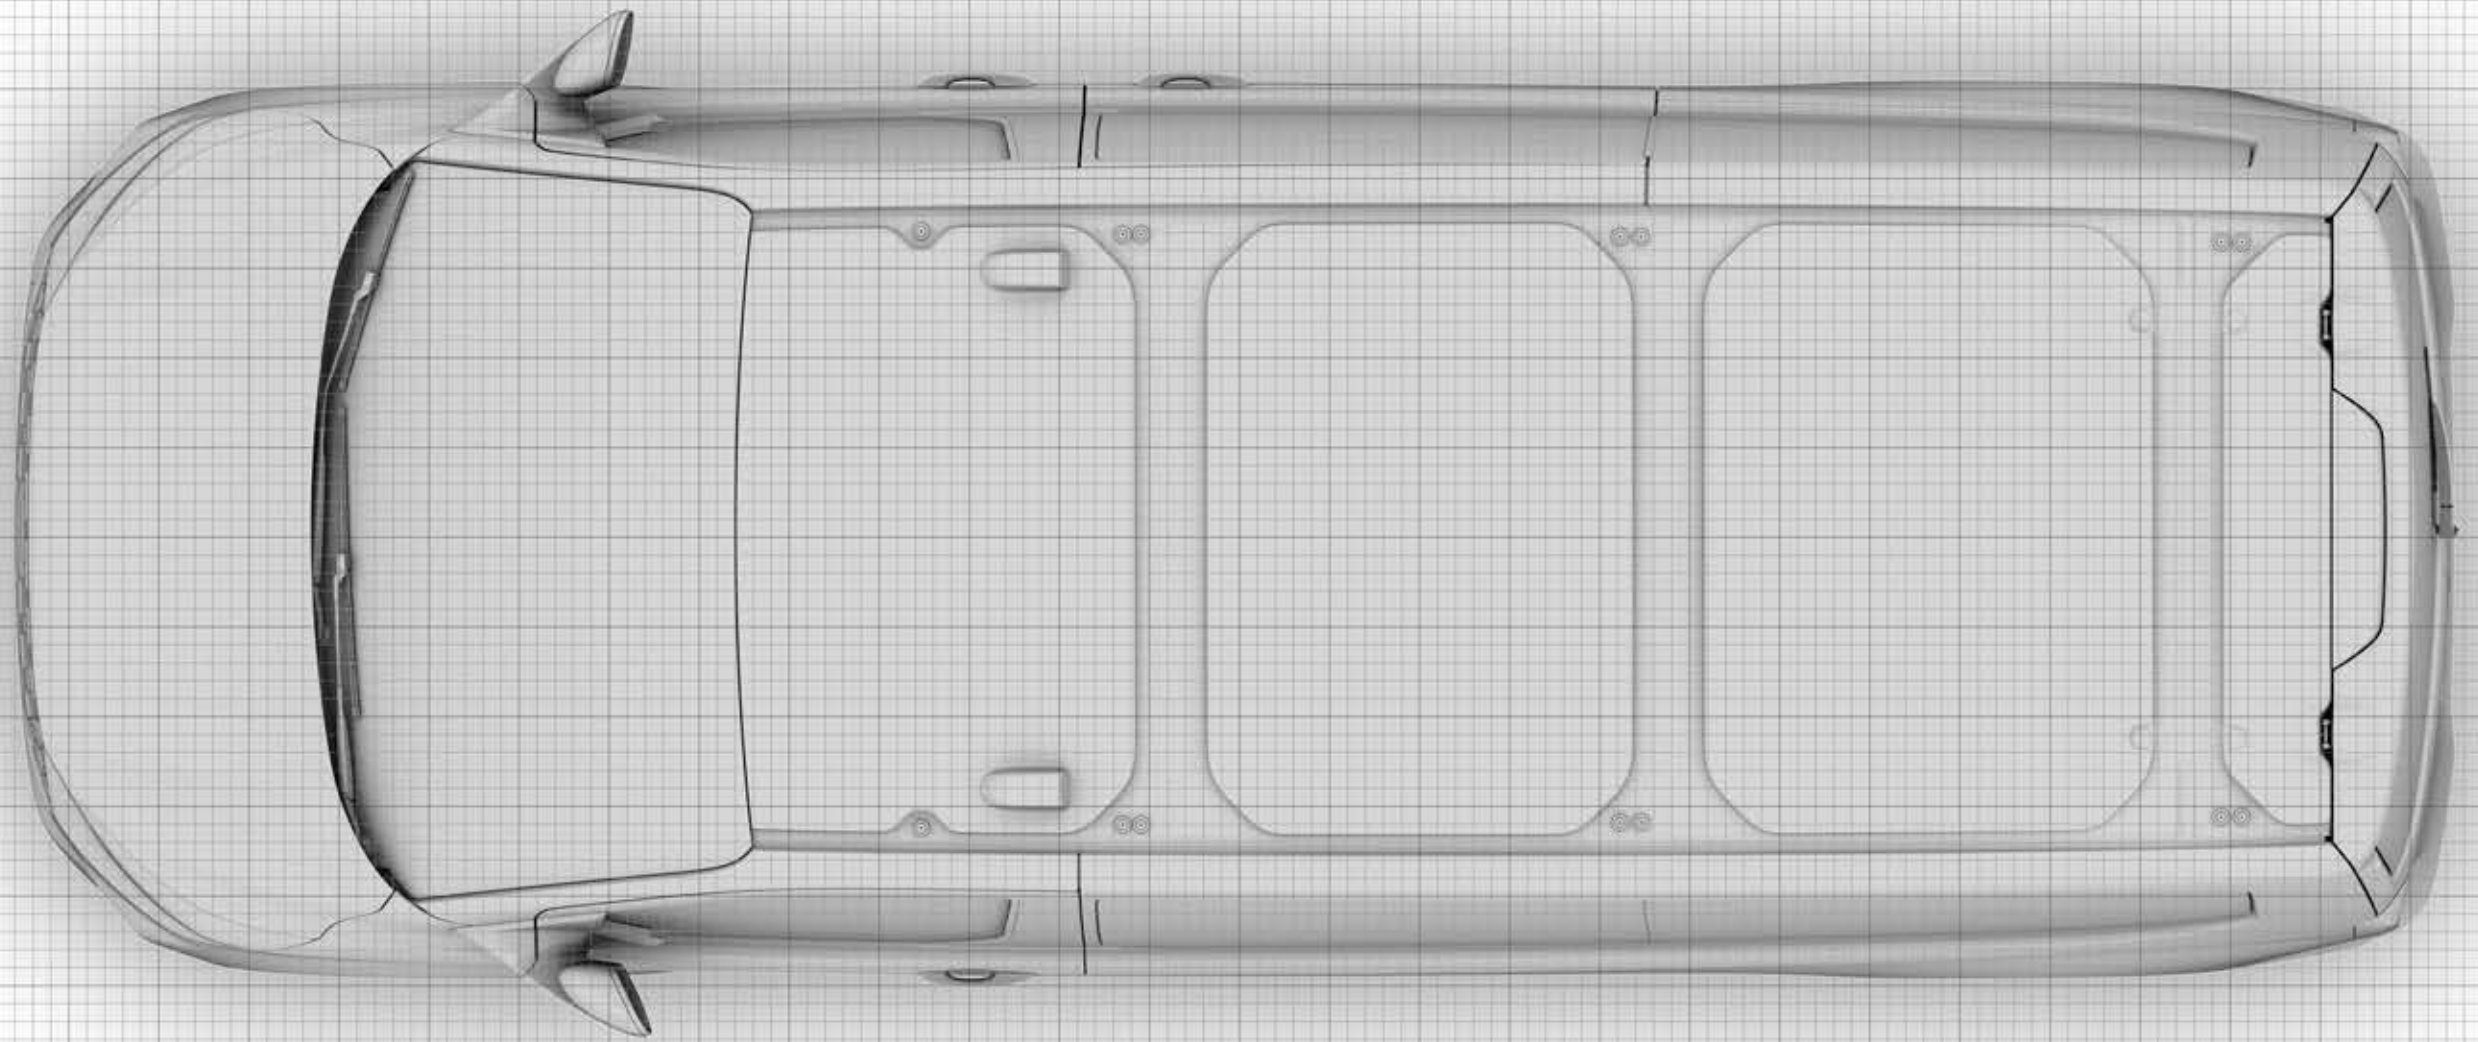

V710 Tourneo Custom L2 H1 - LHD Right Facing Side Profile

 =200mm

V710 Tourneo Custom L2 H1 - LHD Back Profile

 =200mm

V710 Tourneo Custom L2 H1 - LHD Front Profile

=200mm

V710 Tourneo Custom L2 H1 - LHD Left Facing Side Profile

 =200mm

V710 Tourneo Custom L2 H1 - LHD Overhead Profile

 =200mm