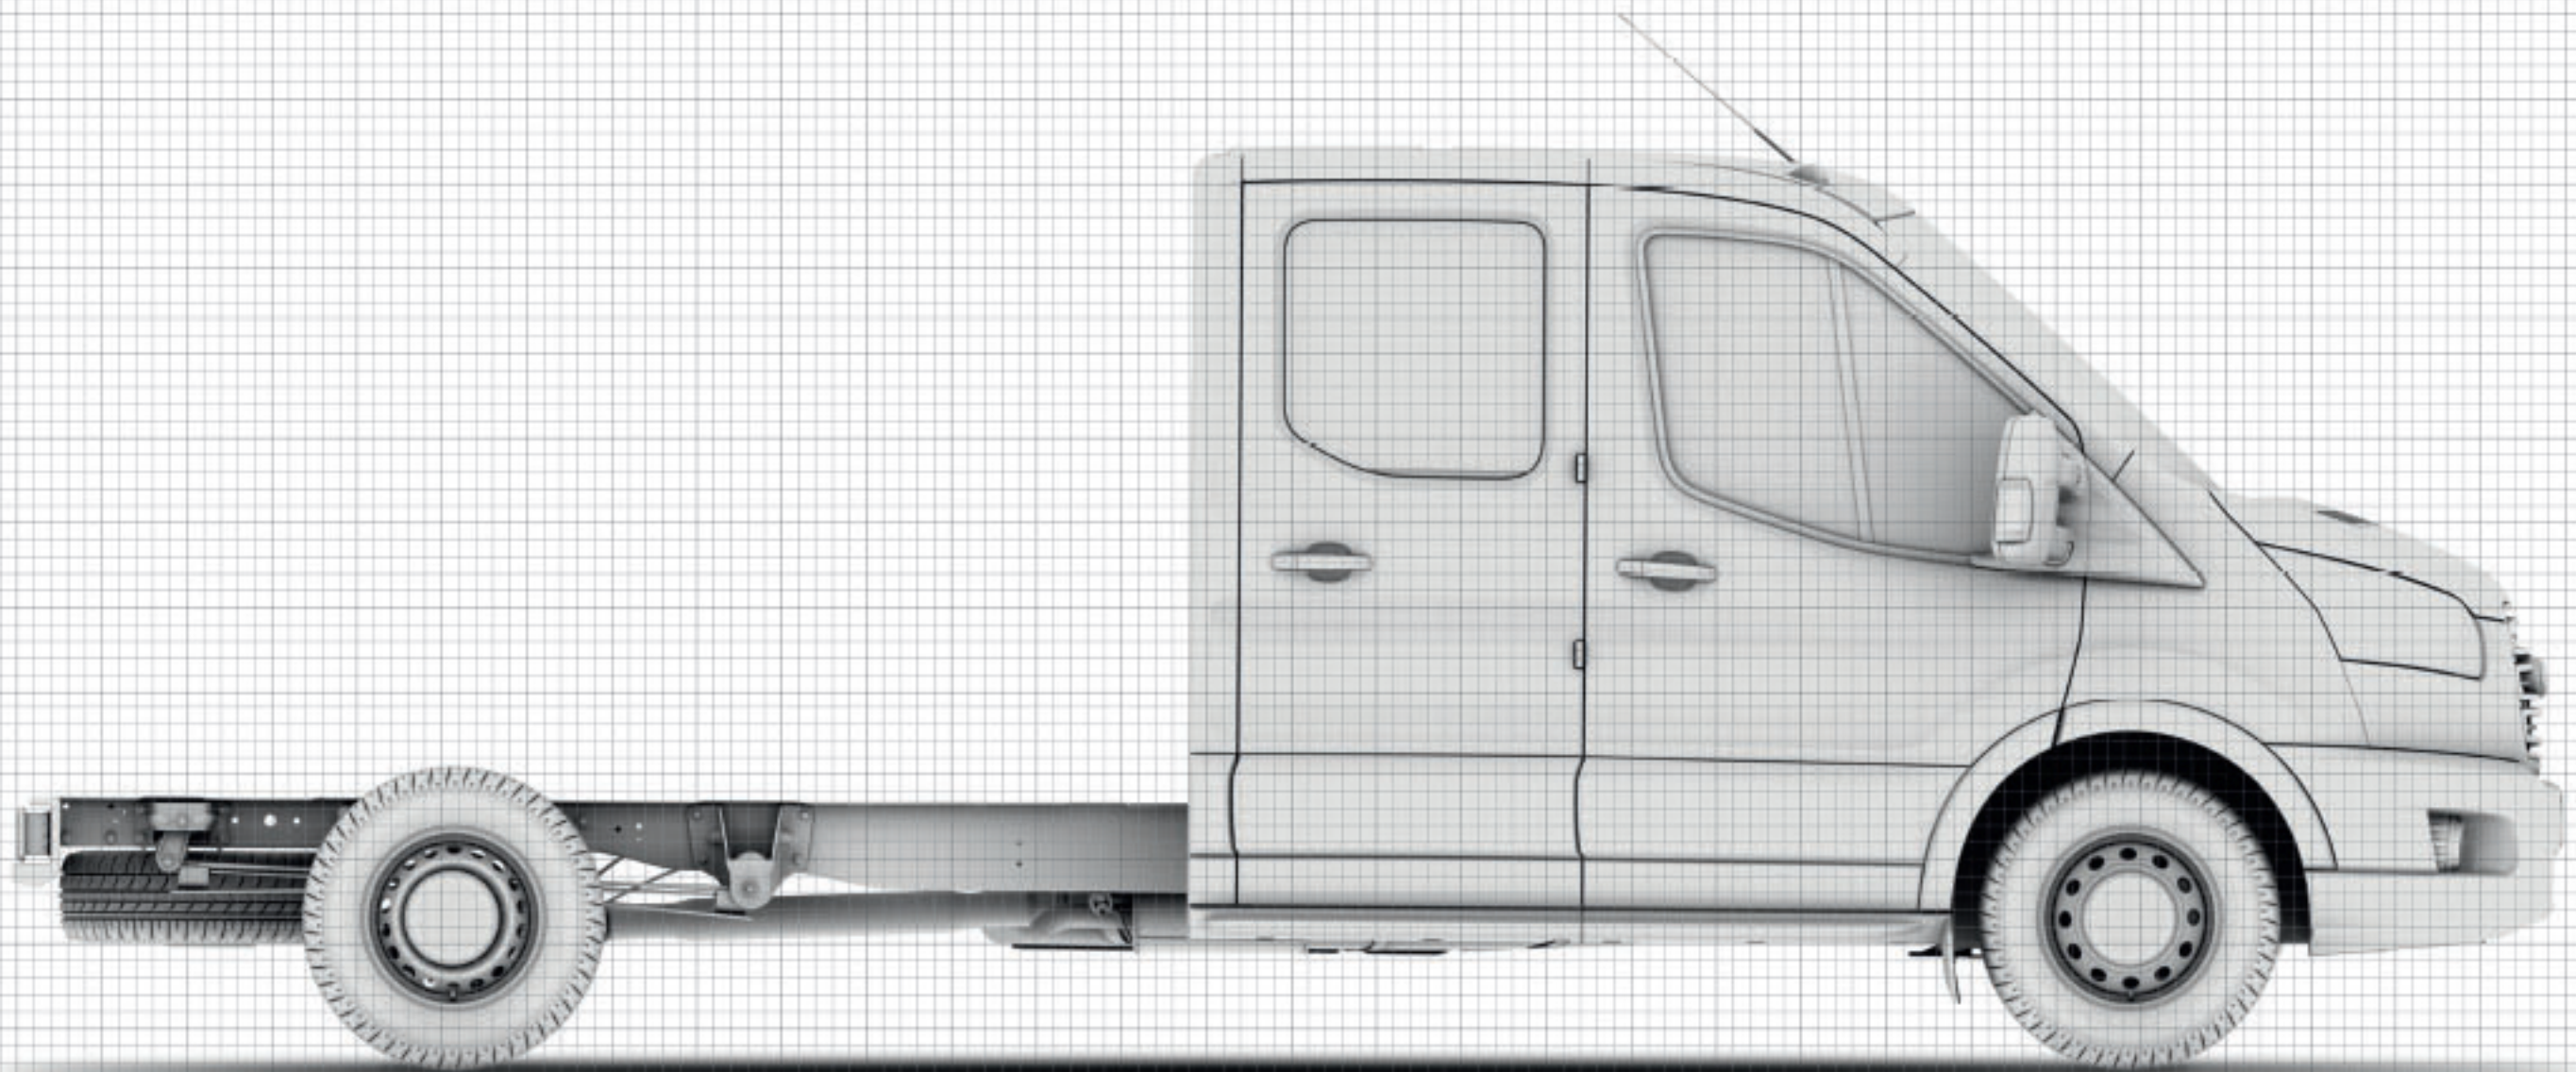

L3 Chassis Double Cab (LWB)

L3 Chassis Double Cab (LWB)

 = 200mm

L3 Chassis Double Cab (LWB)

 = 200mm

L3 Chassis Double Cab (LWB)