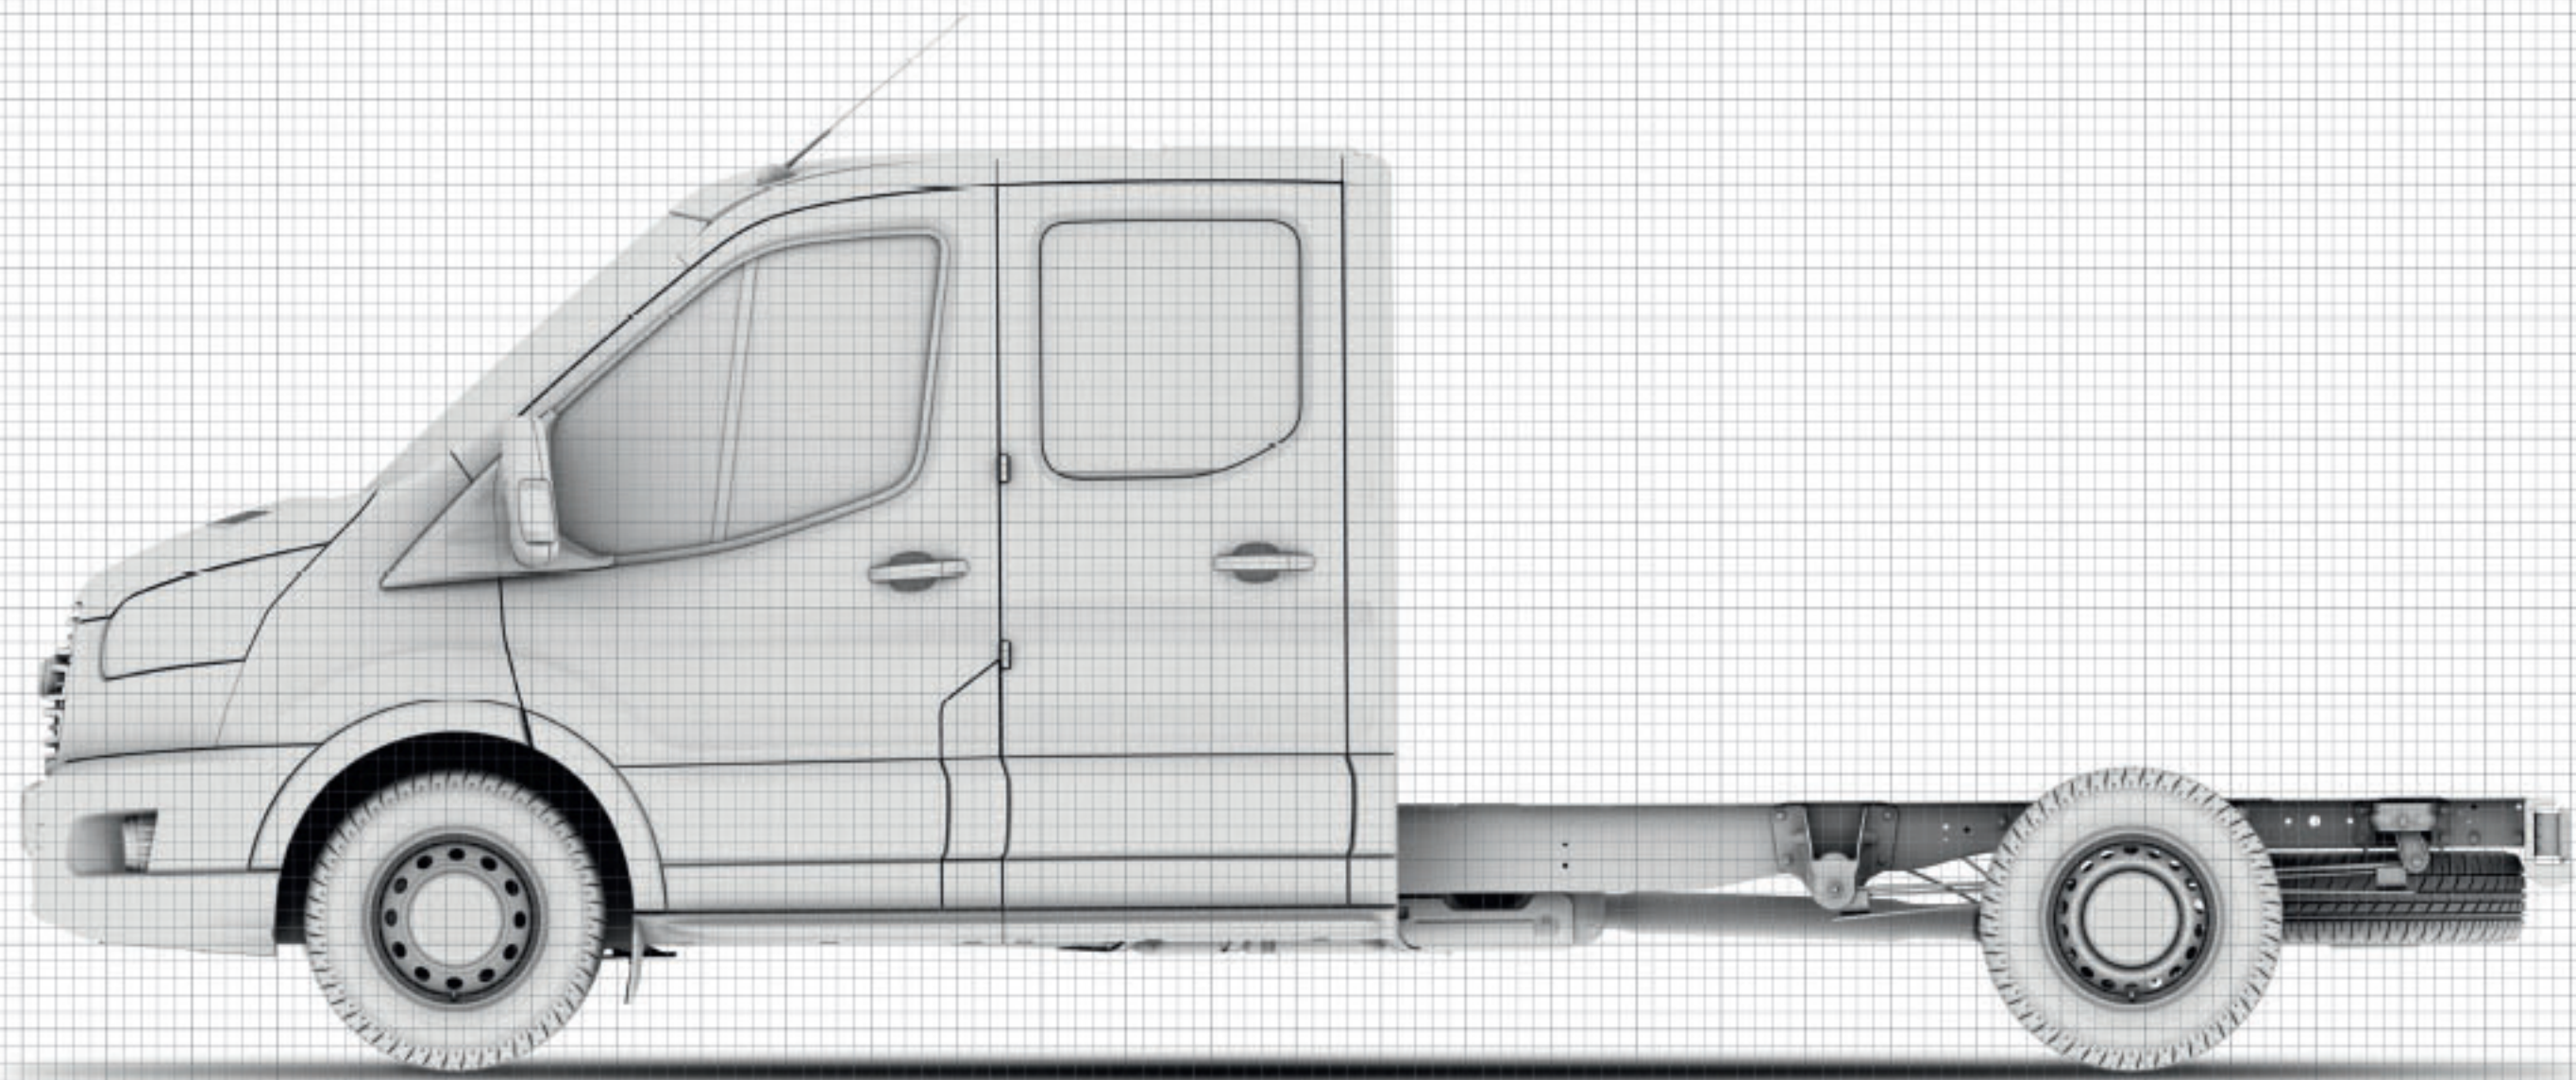

L3 Chassis Double Cab (LWB)

L3 Chassis Double Cab (LWB)

 = 200mm

L3 Chassis Double Cab (LWB)

 = 200mm

L3 Chassis Double Cab (LWB)