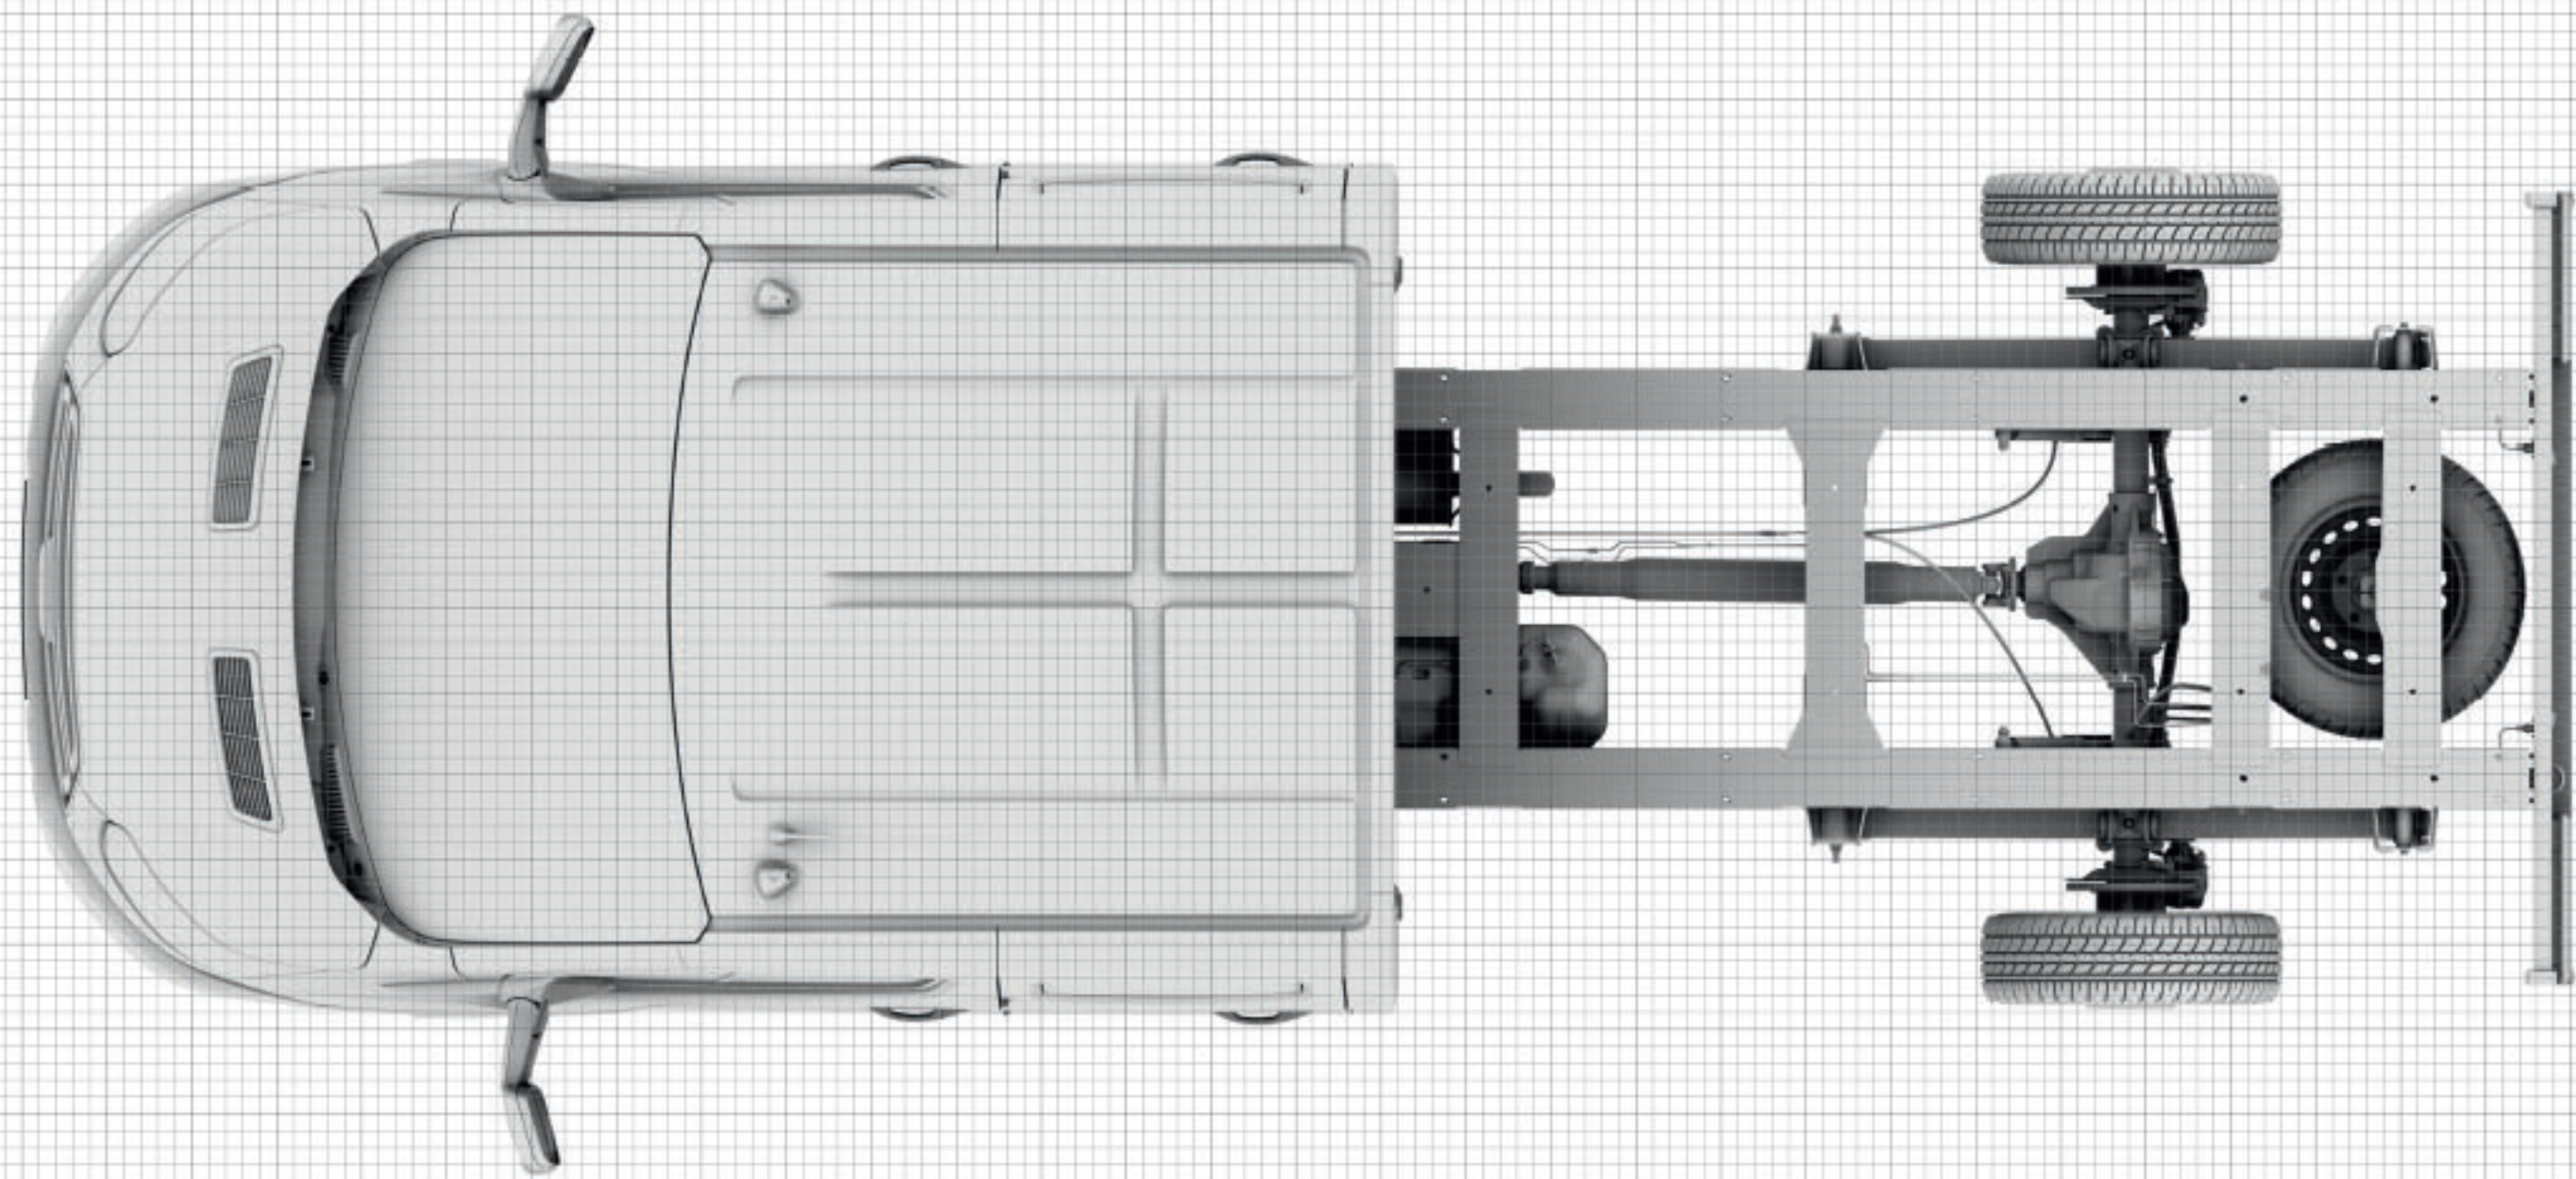

L3 Chassis Double Cab (LWB)

L3 Chassis Double Cab (LWB)

 = 200mm

L3 Chassis Double Cab (LWB)

 = 200mm

L3 Chassis Double Cab (LWB)