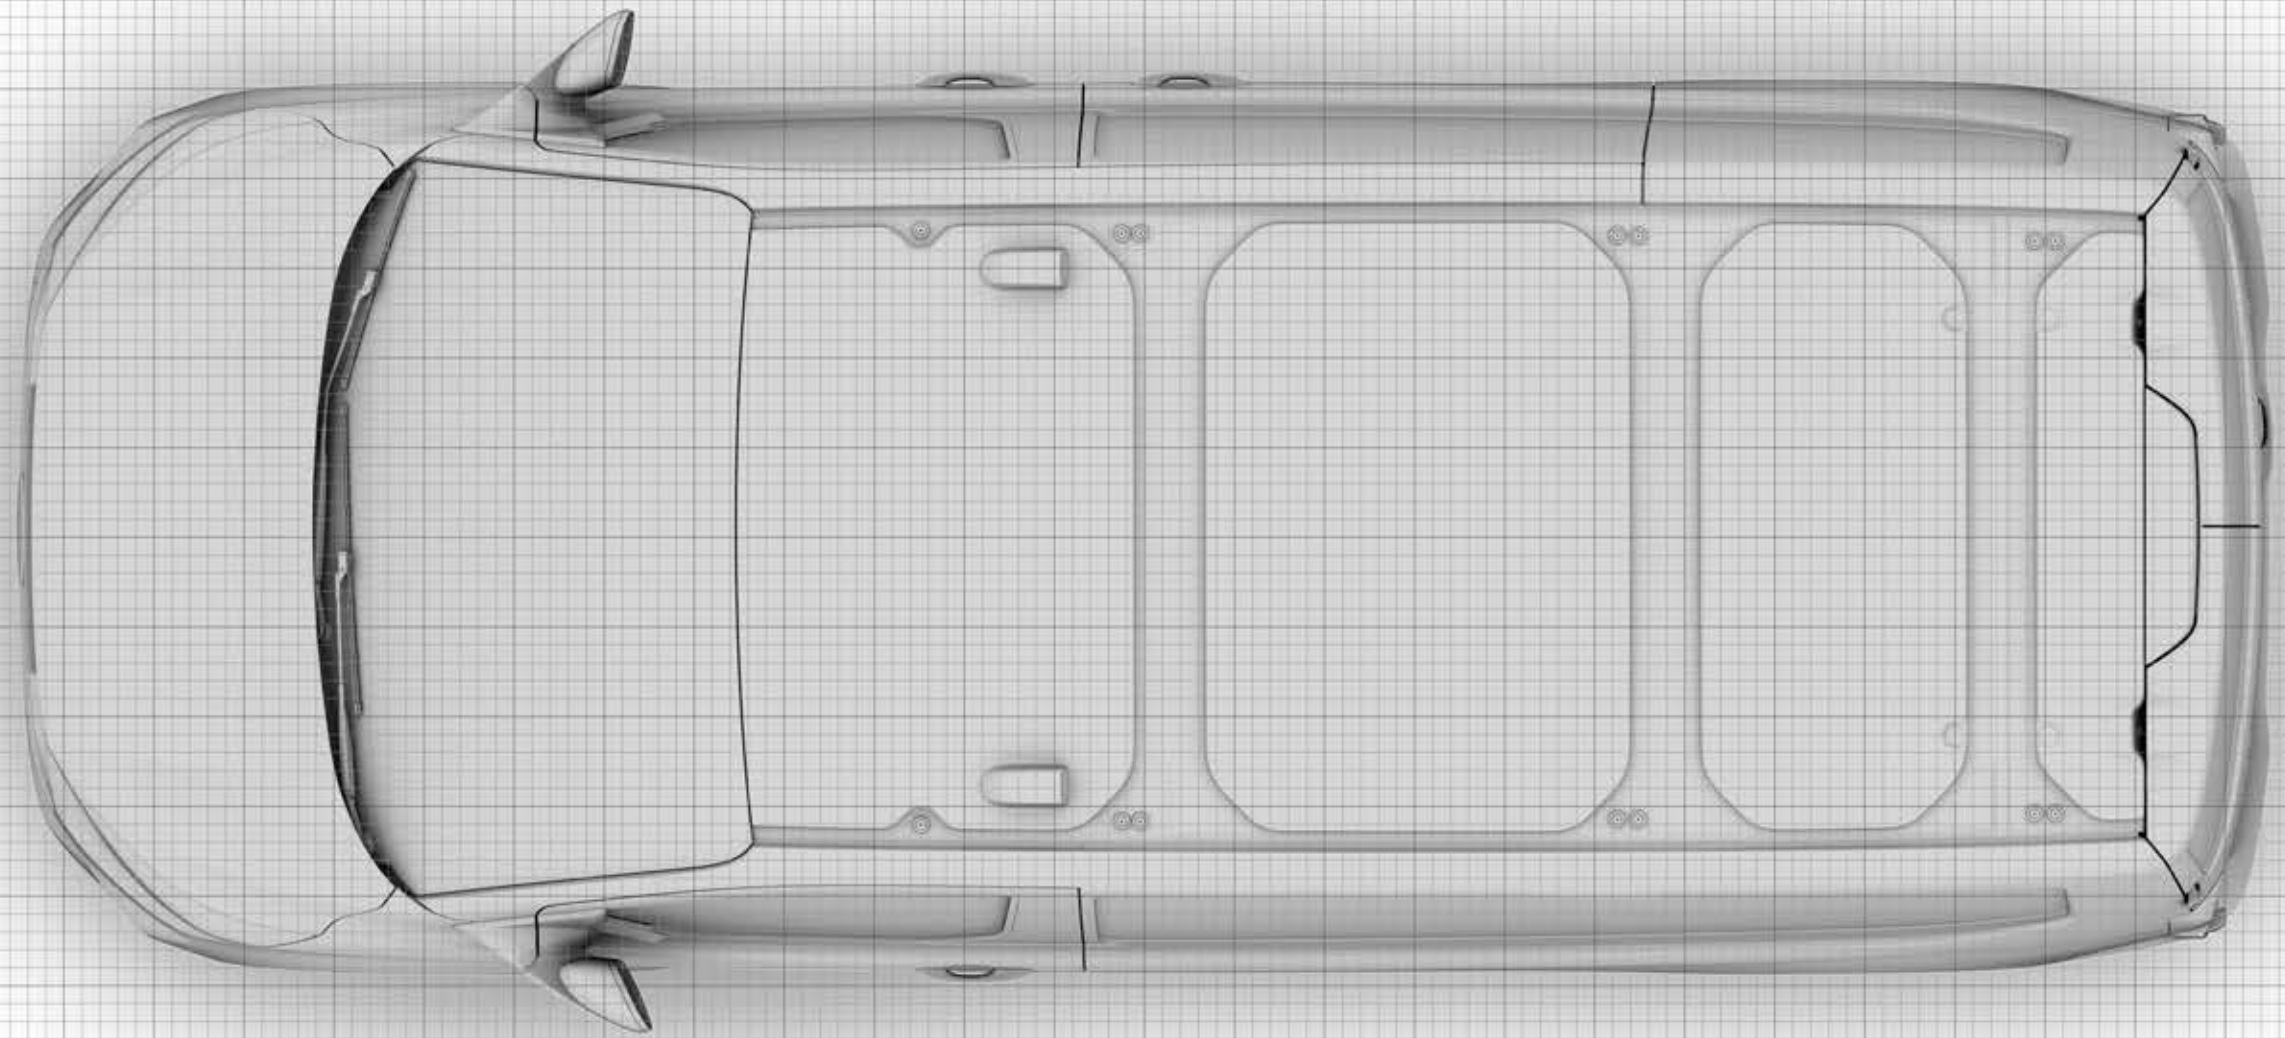

V710 Transit Custom L1 H1 - LHD Right Facing Side Profile

 =200mm

V710 Transit Custom L1 H1 - LHD Overhead Profile

=200mm

V710 Transit Custom L1 H1 - LHD Left Facing Side Profile

 =200mm

V710 Transit Custom L1 H1 - LHD Front Profile

 =200mm

V710 Transit Custom L1 H1 - LHD Back Profile

 =200mm