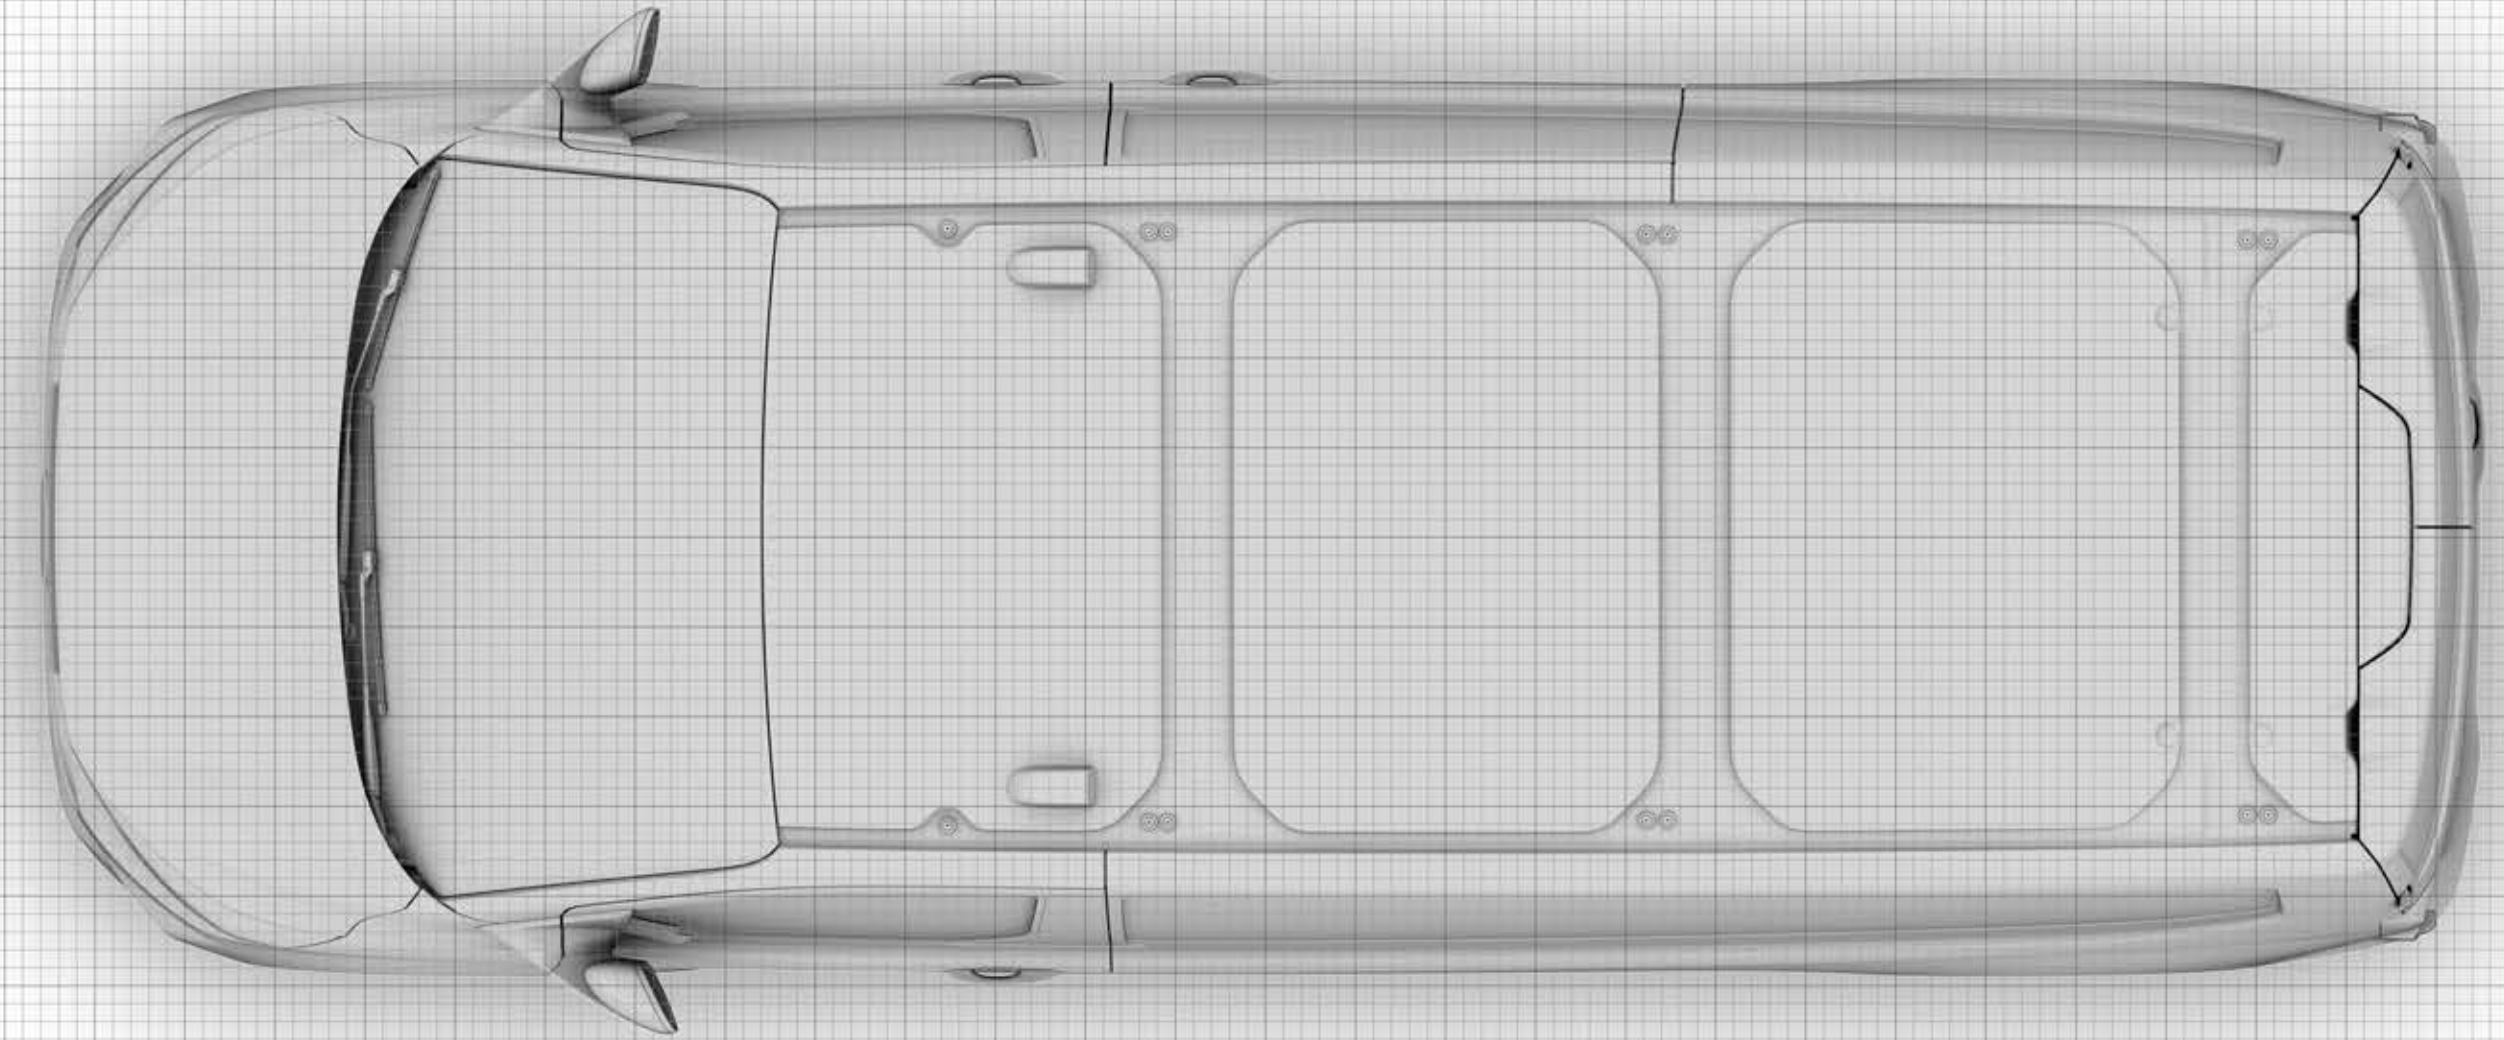

V710 Transit Custom L2 H1 - LHD Back Profile

 =200mm

V710 Transit Custom L2 H1 - LHD Front Profile

=200mm

V710 Transit Custom L2 H1 - LHD Left Facing Side Profile

 =200mm

V710 Transit Custom L2 H1 - LHD Overhead Profile

 =200mm

V710 Transit Custom L2 H1 - LHD Right Facing Side Profile

 =200mm