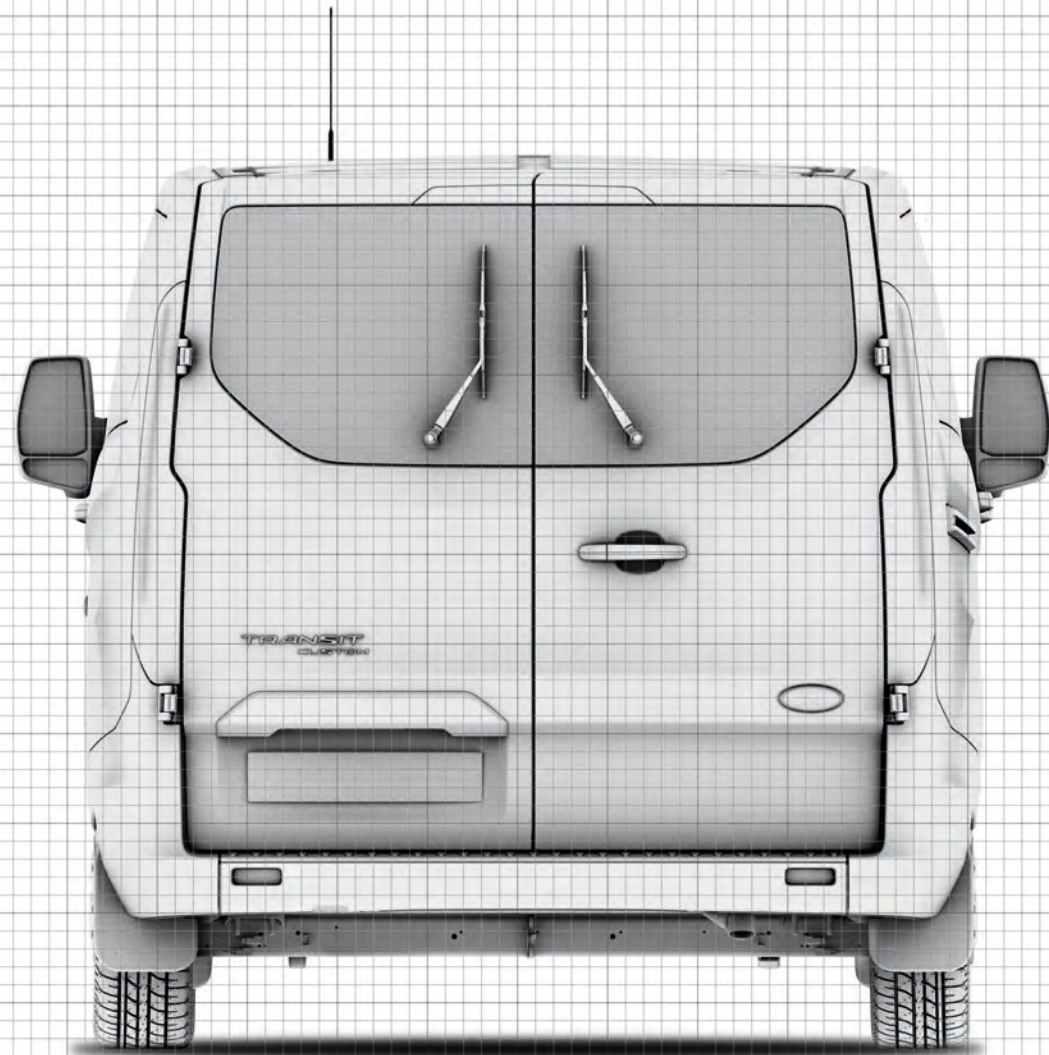

Transit Custom Kombi Bus Low Roof LWB

 = 200mm

Transit Custom Kombi Bus Low Roof LWB

 = 200mm

Transit Custom Kombi Bus Low Roof LWB

 = 200mm

Transit Custom Kombi Bus Low Roof LWB

 = 200mm

Transit Custom Kombi Bus Low Roof LWB

 = 200mm

Transit Custom Kombi Bus Low Roof LWB

 = 200mm

Transit Custom Kombi Bus Low Roof LWB

 = 200mm