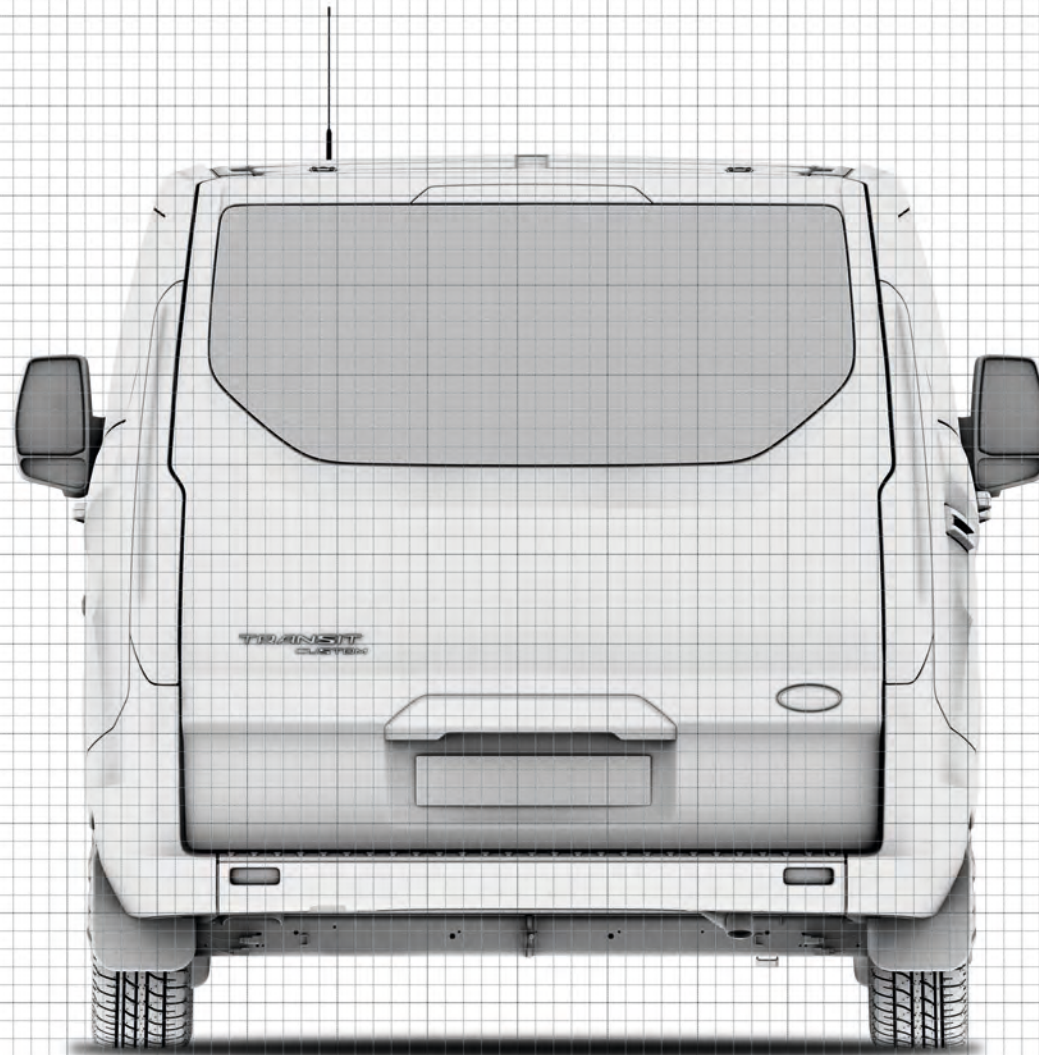

Transit Custom Kombi Bus Low Roof LWB

 = 200mm

Transit Custom Kombi Bus Low Roof LWB

 = 200mm

Transit Custom Kombi Bus Low Roof LWB

 = 200mm

Transit Custom Kombi Bus Low Roof LWB

 = 200mm

Transit Custom Kombi Bus Low Roof LWB

 = 200mm

Transit Custom Kombi Bus Low Roof LWB

 = 200mm

Transit Custom Kombi Bus Low Roof LWB

 = 200mm