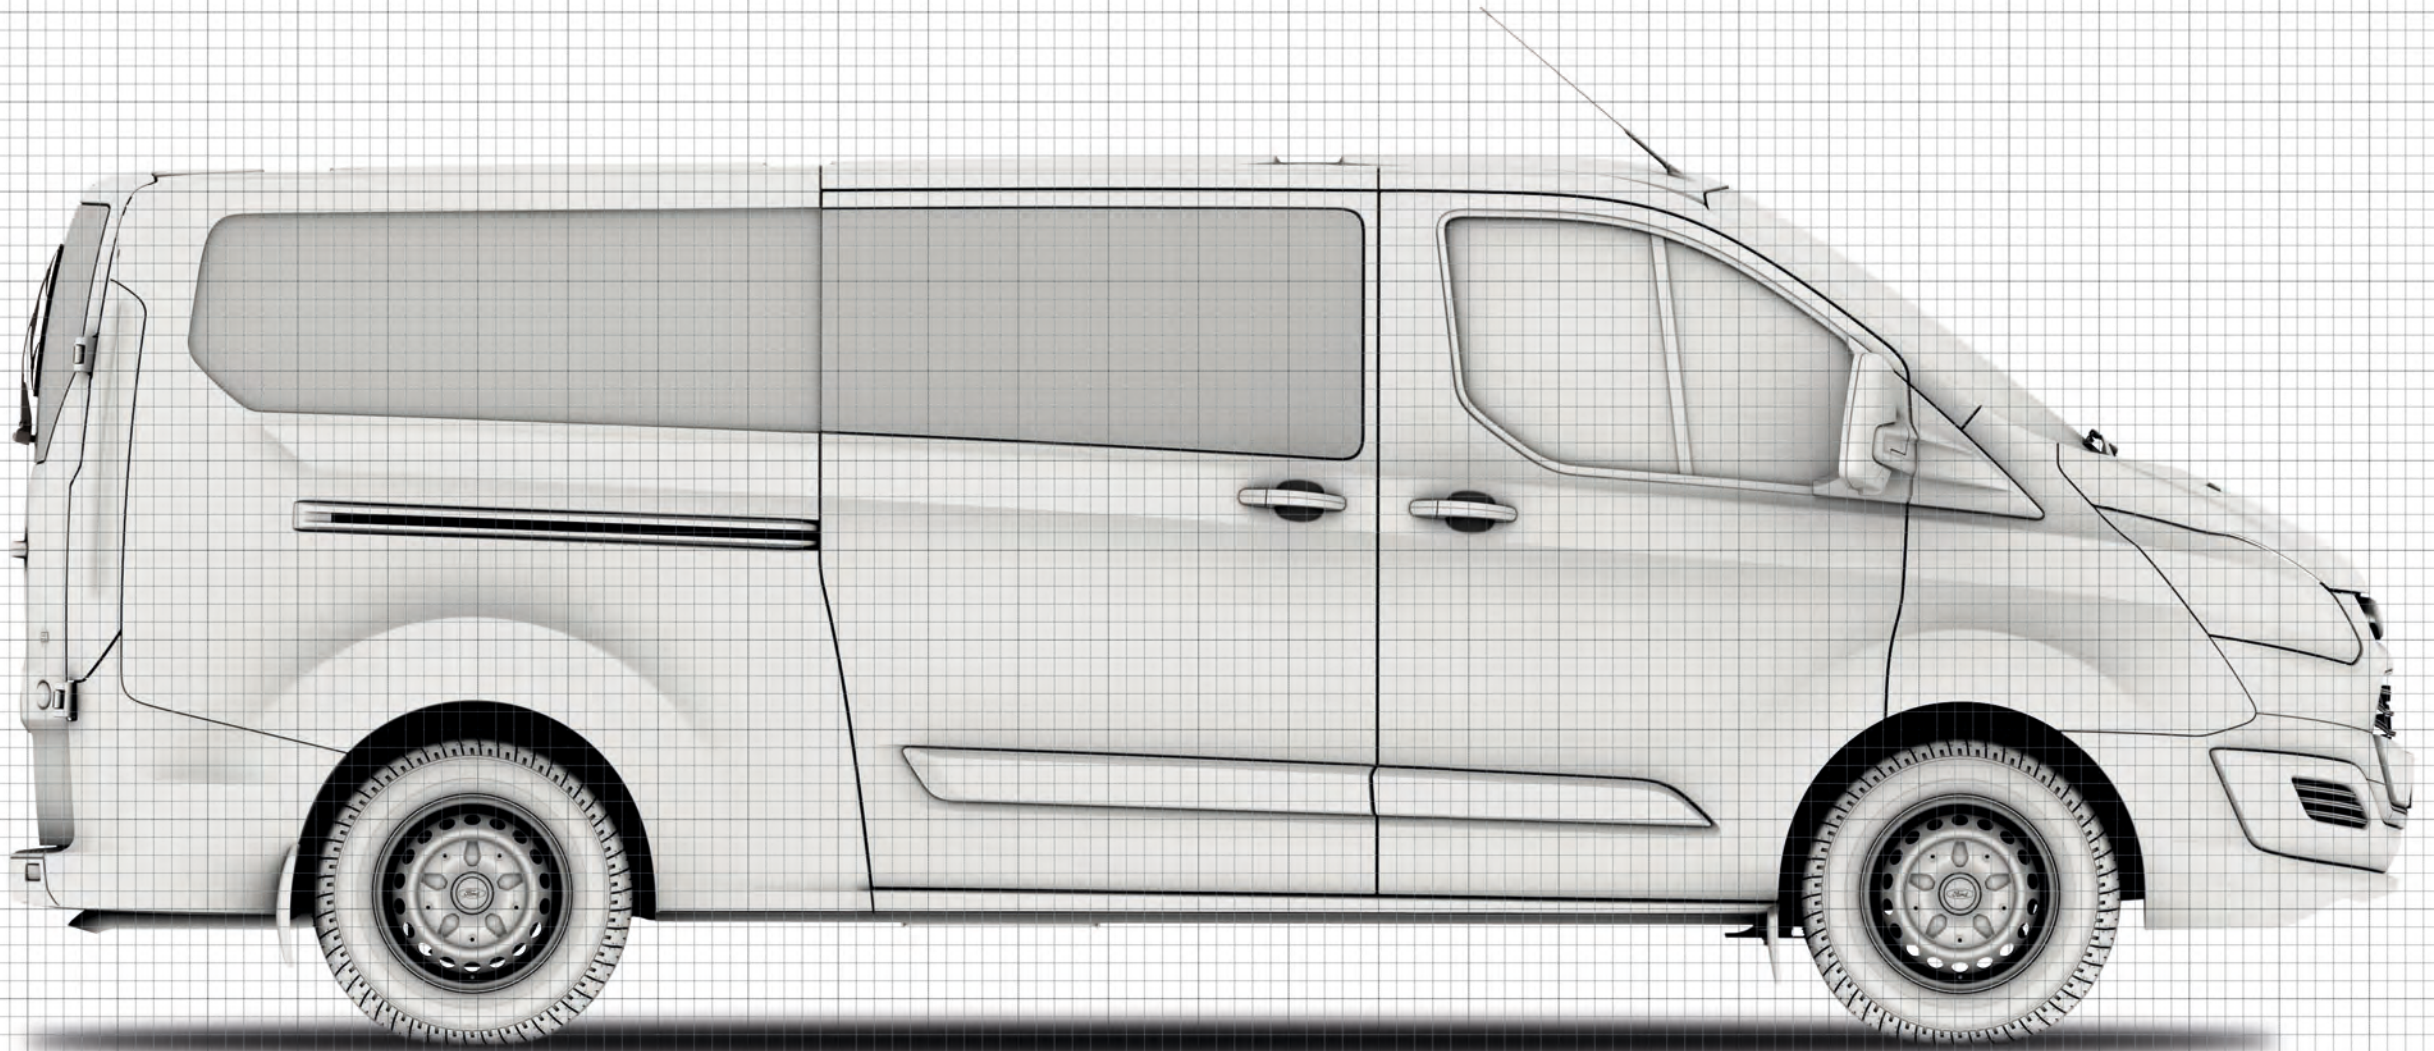

Transit Custom Kombi Bus Low Roof LWB

 = 200mm

Transit Custom Kombi Bus Low Roof LWB

 = 200mm

Transit Custom Kombi Bus Low Roof LWB

 = 200mm

Transit Custom Kombi Bus Low Roof LWB

 = 200mm

Transit Custom Kombi Bus Low Roof LWB

 = 200mm

Transit Custom Kombi Bus Low Roof LWB

 = 200mm

Transit Custom Kombi Bus Low Roof LWB

 = 200mm