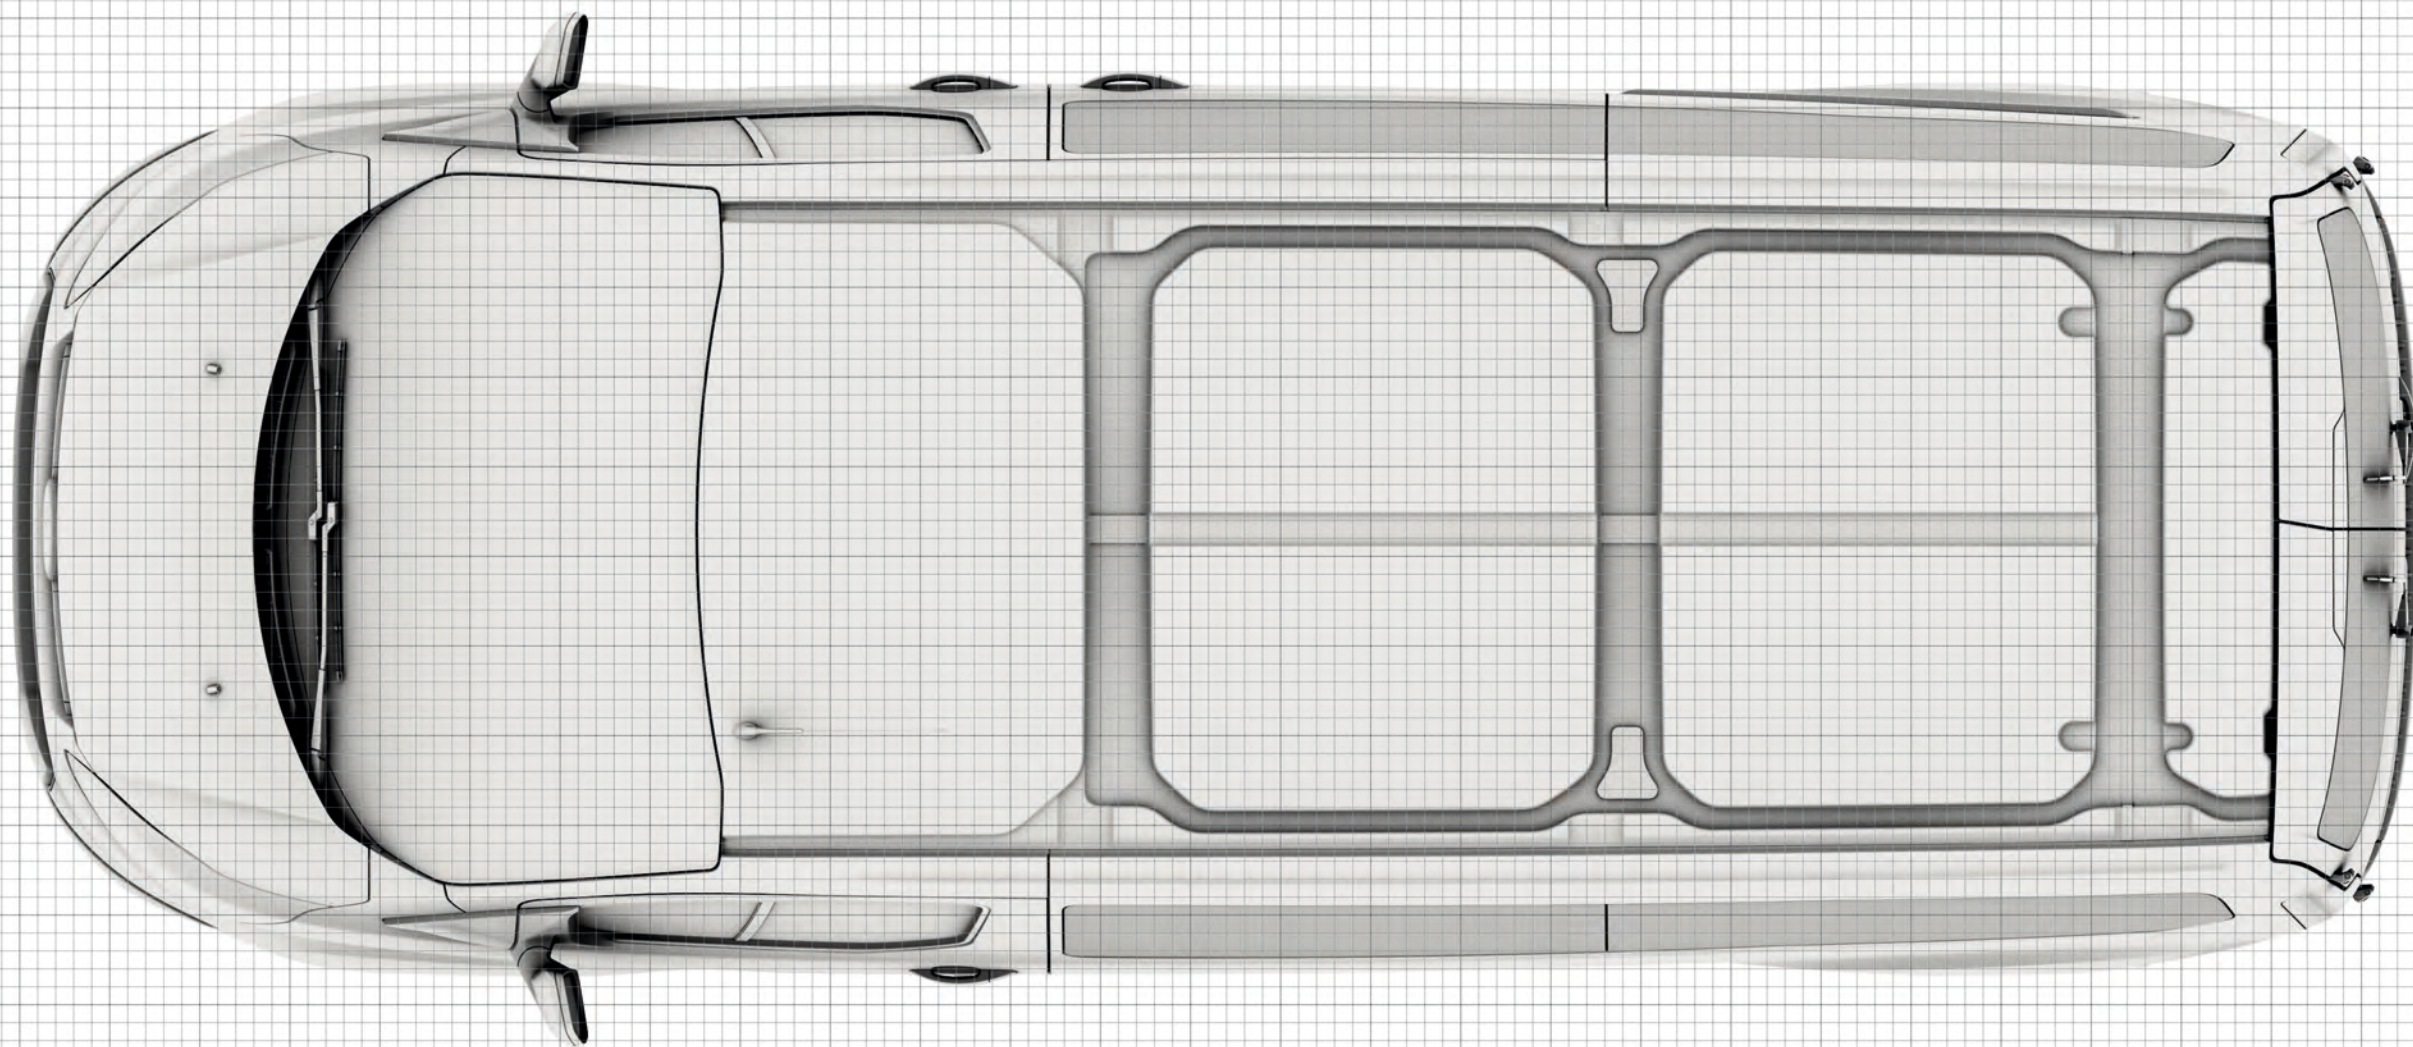

Transit Custom Kombi Bus Low Roof LWB

 = 200mm

Transit Custom Kombi Bus Low Roof LWB

 = 200mm

Transit Custom Kombi Bus Low Roof LWB

 = 200mm

Transit Custom Kombi Bus Low Roof LWB

 = 200mm

Transit Custom Kombi Bus Low Roof LWB

 = 200mm

Transit Custom Kombi Bus Low Roof LWB

 = 200mm

Transit Custom Kombi Bus Low Roof LWB

 = 200mm