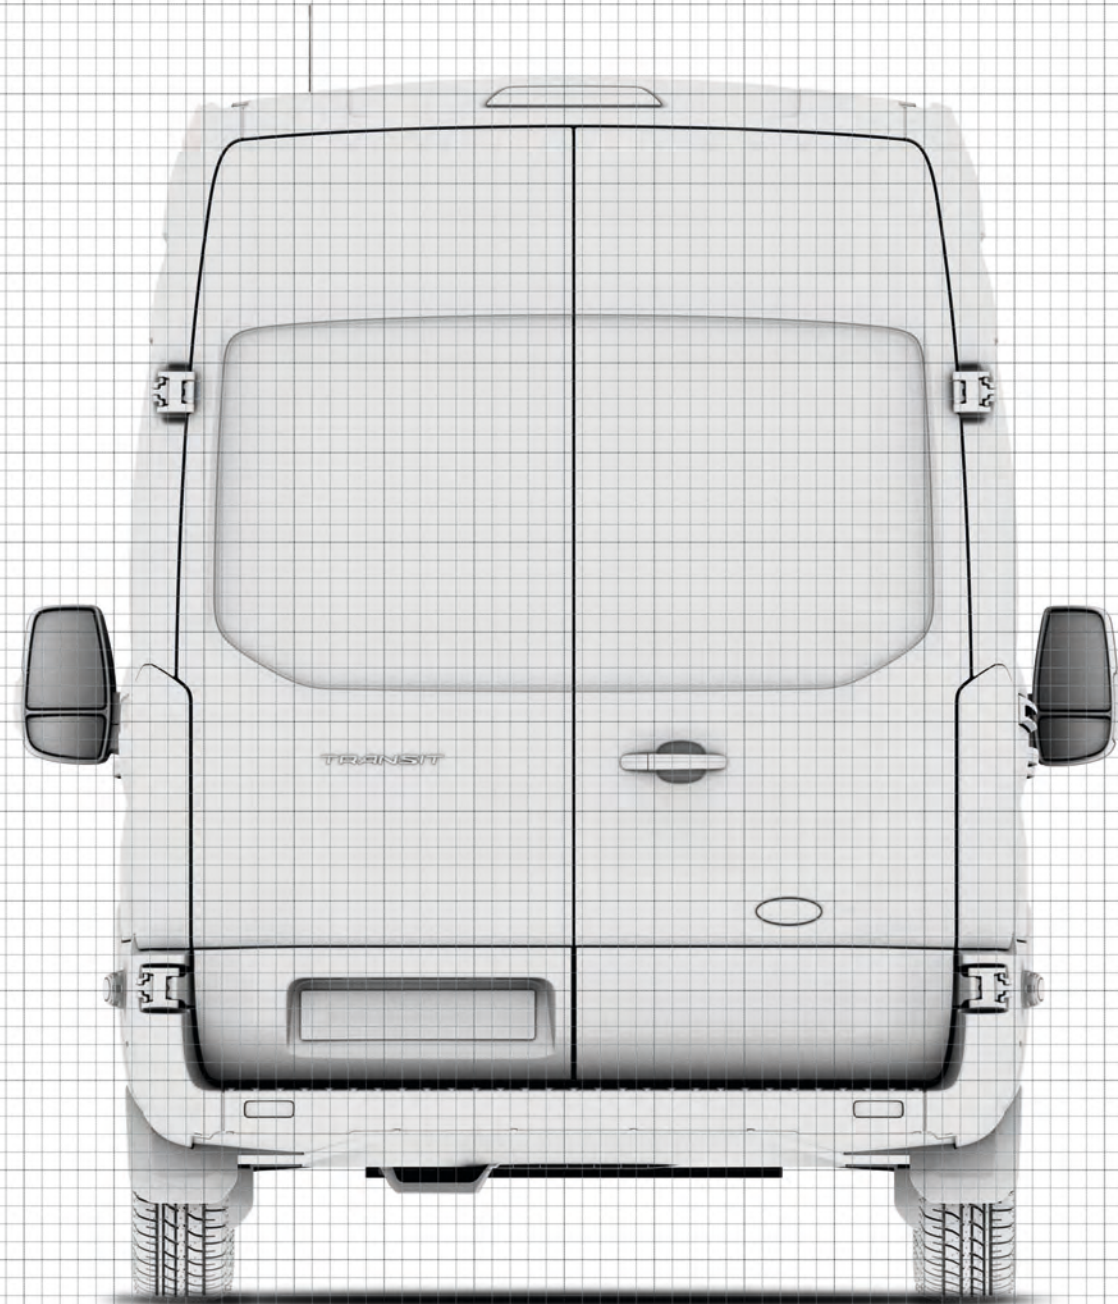

Transit Van High Roof LWB

Transit Van High Roof LWB

 = 200mm

Transit Van High Roof LWB

 = 200mm

Transit Van High Roof LWB

 = 200mm

Transit Van High Roof LWB