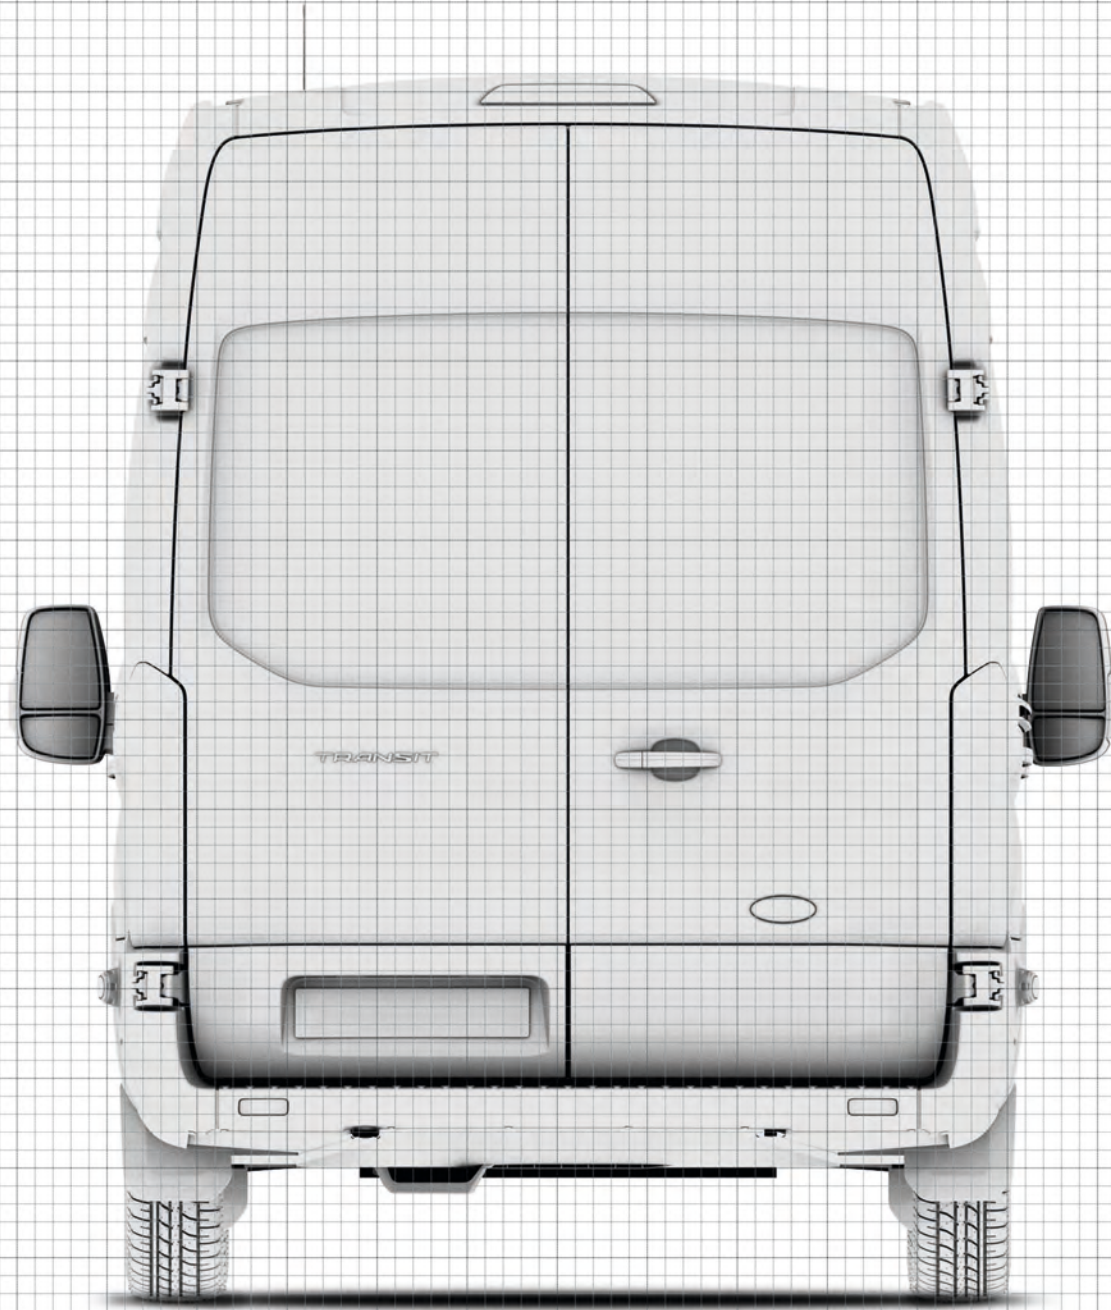

Transit Van High Roof LWB EF

 = 200mm

Transit Van High Roof LWB EF

 = 200mm

 = 200mm

Transit Van High Roof LWB EF

Transit Van High Roof LWB EF

 = 200mm