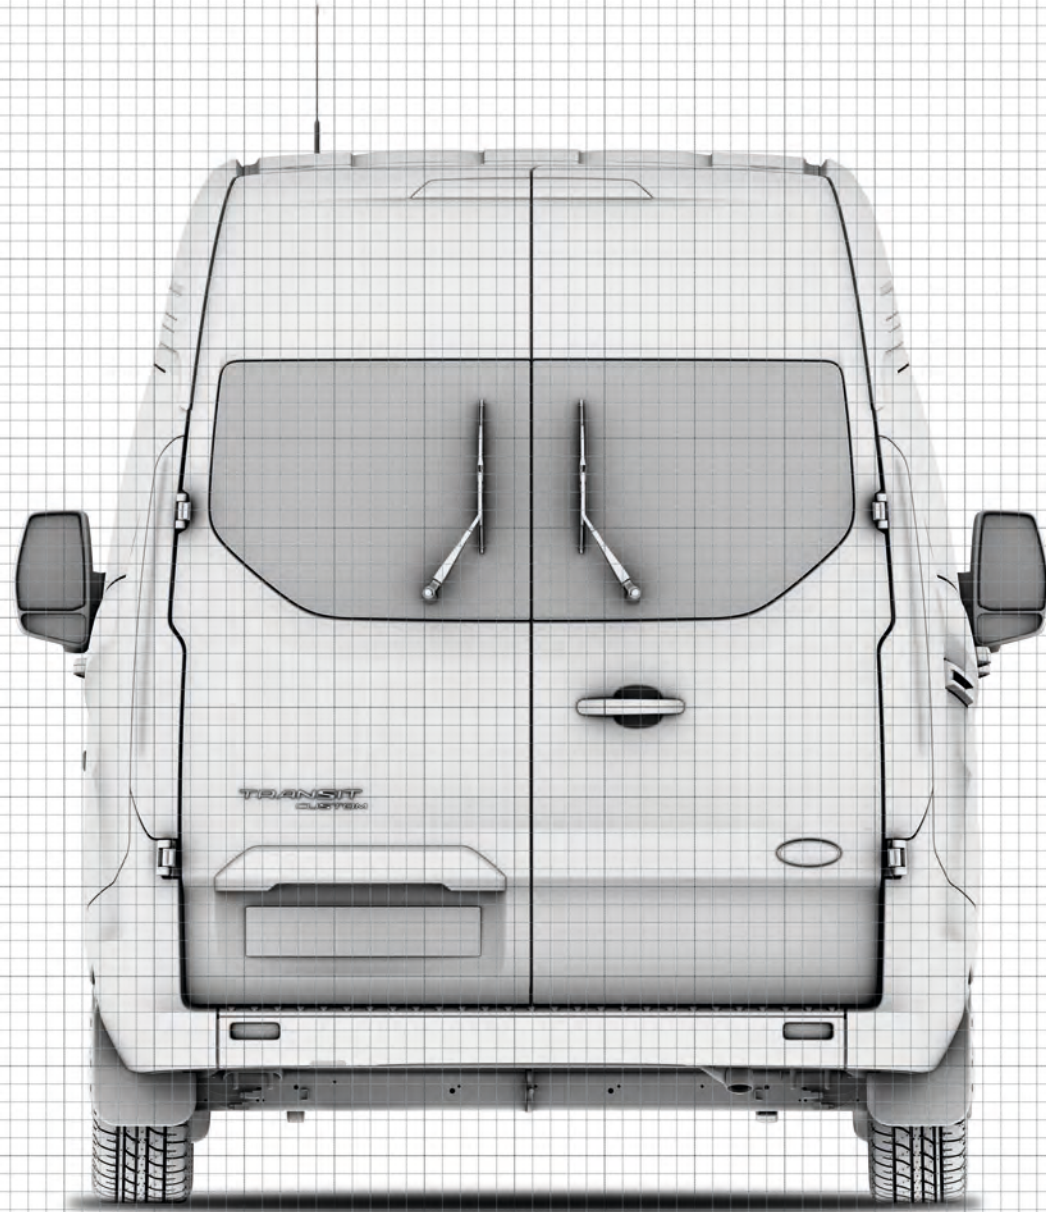

Transit Custom Kombi Van High Roof LWB

 = 200mm

Transit Custom Kombi Van High Roof LWB

 = 200mm

Transit Custom Kombi Van High Roof LWB

 = 200mm

Transit Custom Kombi Van High Roof LWB

 = 200mm

Transit Custom Kombi Van High Roof LWB

 = 200mm

Transit Custom Kombi Van High Roof LWB