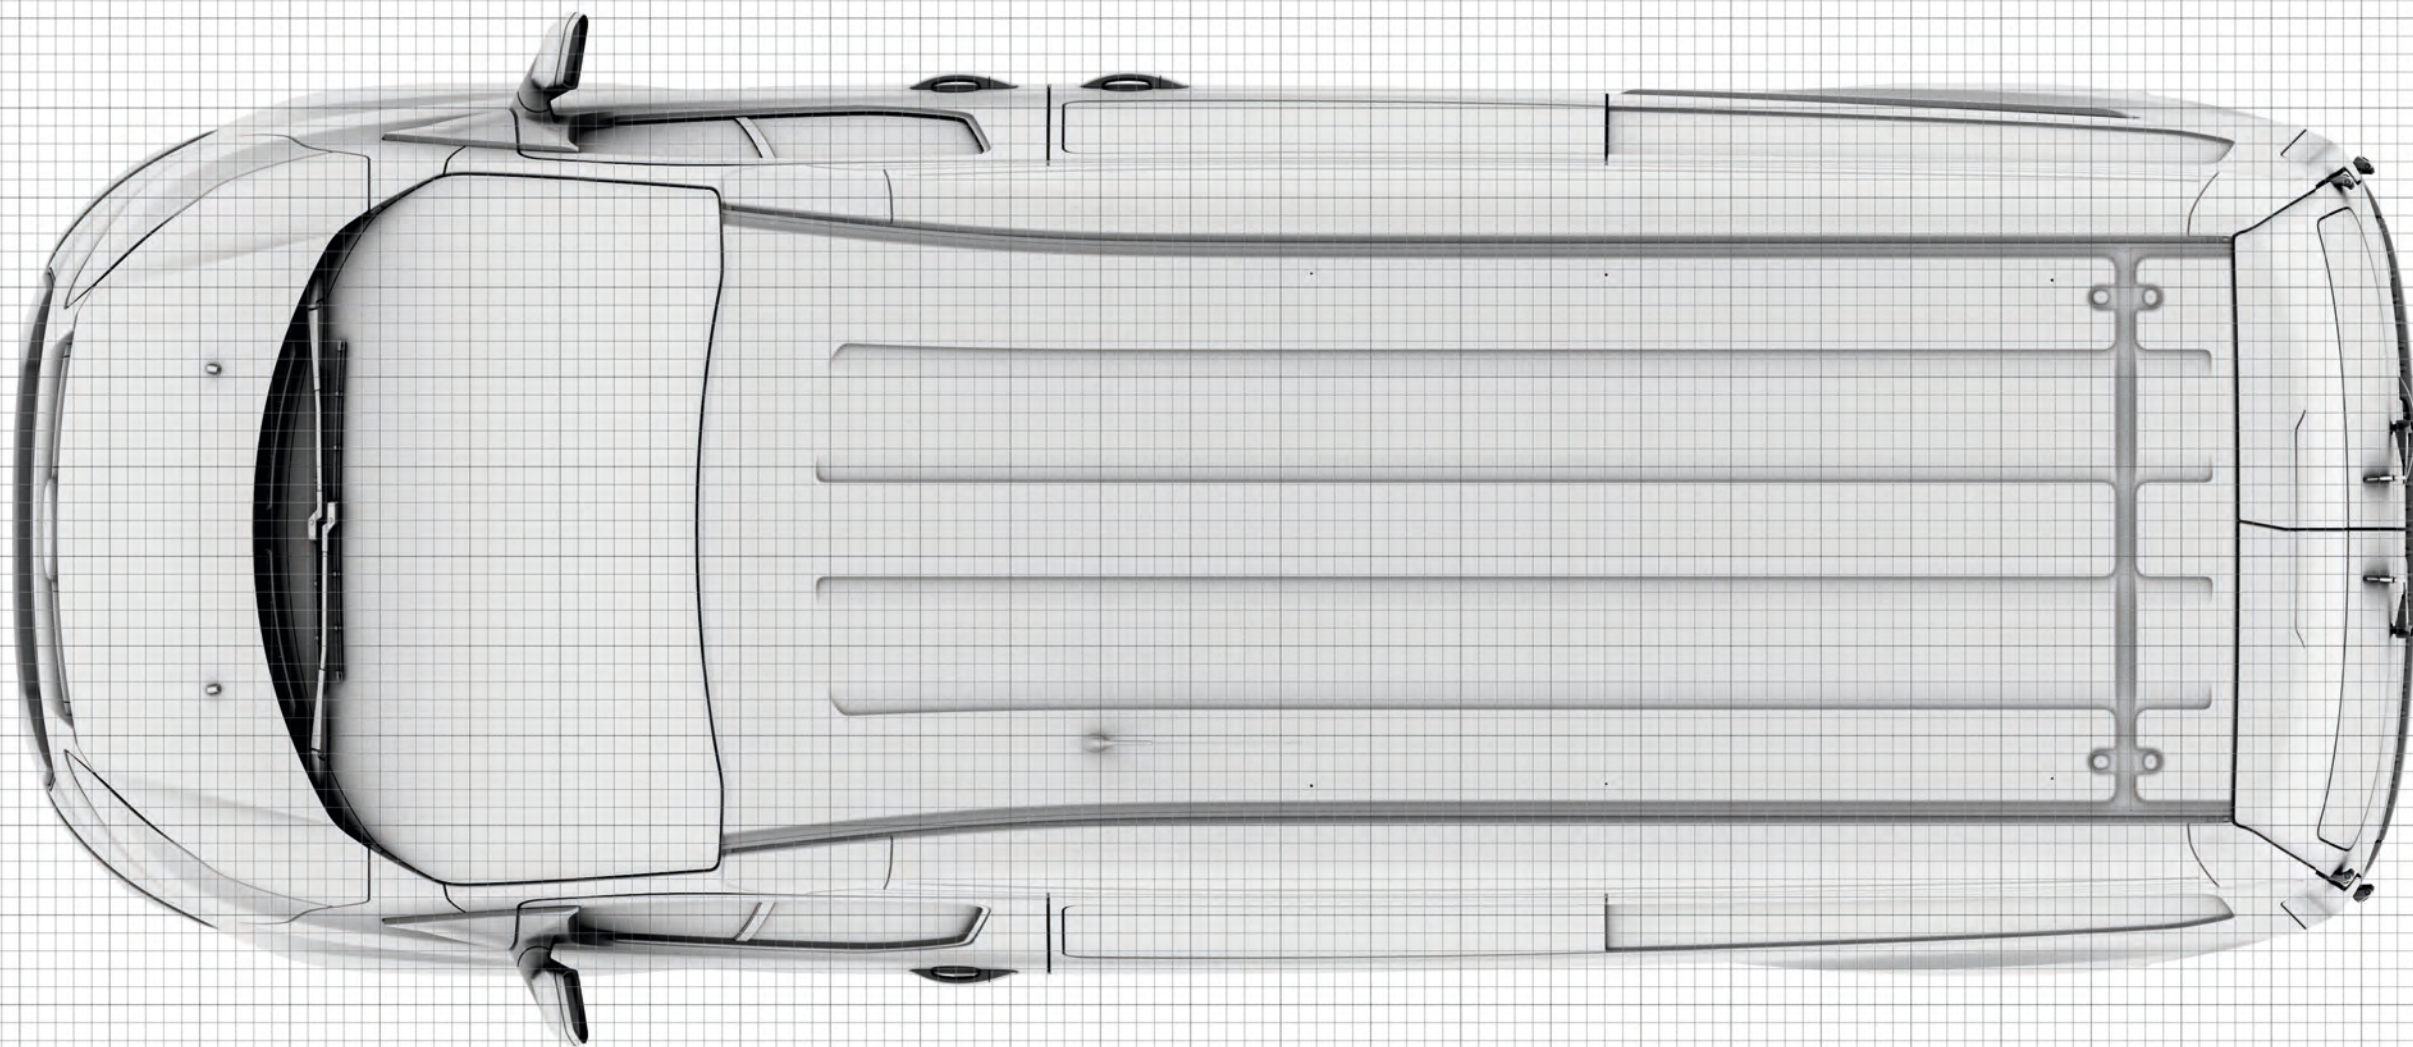

Transit Custom Kombi Van High Roof LWB

 = 200mm

Transit Custom Kombi Van High Roof LWB

 = 200mm

Transit Custom Kombi Van High Roof LWB

 = 200mm

Transit Custom Kombi Van High Roof LWB

 = 200mm

Transit Custom Kombi Van High Roof LWB

 = 200mm

Transit Custom Kombi Van High Roof LWB